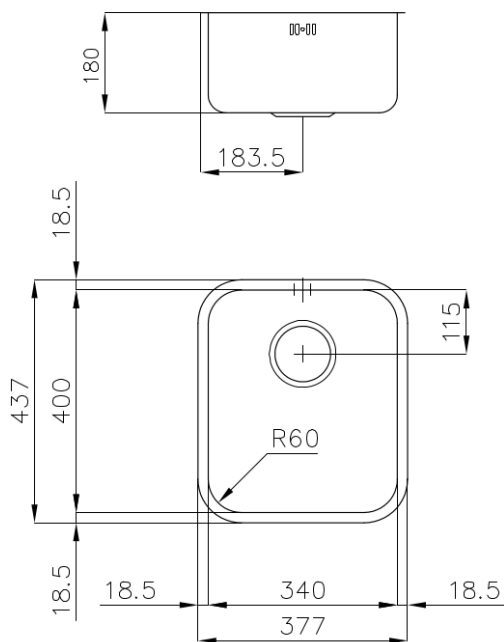

Sink S3000 1307 860

Sinks

Code: 1307 860

DETAILS

Base	40 cm
Edge/Installation Type	Undermount
Dimensions	377x437 mm
Standard fittings	Fixing hooks, gasket, drain, overflow and siphon, boxed packing
Mixer holes	No standard holes
Built-in hole	View technical data sheet
Drainer	No
Width	38 cm
Material/Finish	Foster-brushed finish AISI 304 stainless steel

Bowl dimension 340x400mm

Number of bowls 1 bowl

Waste fitting 3,5" drain

FEATURES

Basket 3,5" waste fitting

The drain is equipped with a large 3.5" drain, with the practical basket cap that prevents the discharge of solid parts. The 3.5 "drain allows the use of the Foster waste-disposer, compatible with all models.

TECHNICAL DATA

OPTIONAL ACCESSORIES

Cestello inox 8612 000

HPDE Chopping board 8657 001

Iroko-wood chopping board 8647 000

White basket 8612 100

White bowl 8153 100

Stainless steel plate rack 8100 201