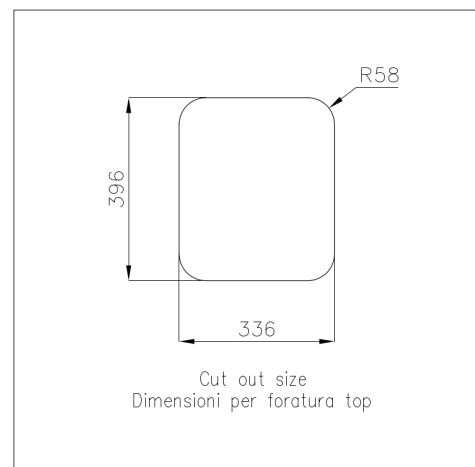

Bowl dimension 340x400mm

Number of bowls 1 bowl

Waste fitting 3,5" drain

FEATURES

Basket 3,5" waste fitting

The drain is equipped with a large 3.5" drain, with the practical basket cap that prevents the discharge of solid parts. The 3.5 "drain allows the use of the Foster waste-disposer, compatible with all models.

TECHNICAL DATA