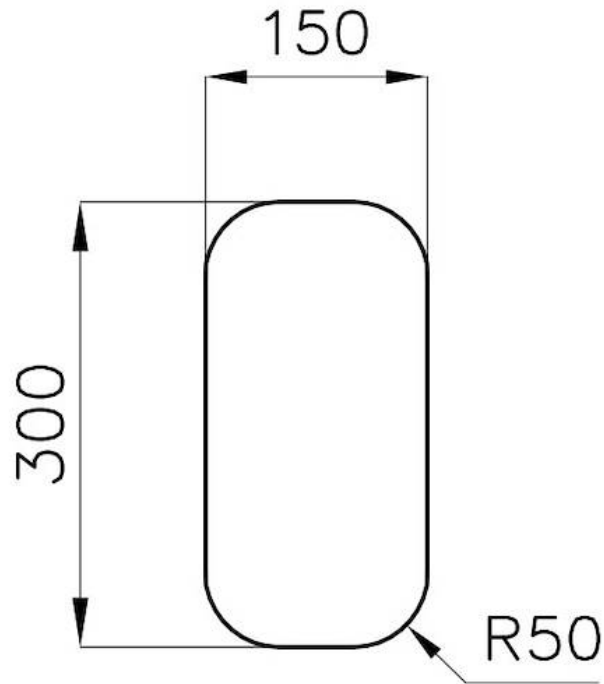

Sink Big Bowl

Kitchen Sinks

Code: 1300 068

DETAILS

Edge/Installation Type	Undermount
Finish	Foster brushed
Material	AISI 304 stainless steel
Texture	Foster brushed
Base	30 cm
Dimensions	170x320 mm
Standard fittings	Fixing hooks, gasket, drain, overflow and siphon, boxed packing
Mixer holes	No standard holes
Built-in hole	View technical data sheet

Drainer No

Width 17 cm

Bowl dimension 150x300mm

Number of bowls 1 bowl

Waste fitting 3,5" drain

FEATURES

Basket 3,5" waste fitting The drain is equipped with a large 3.5" drain, with the practical basket cap that prevents the discharge of solid parts.

TECHNICAL DATA

Cut out size
Dimensioni per foratura top

GALLERY

RECOMMENDED PAIRINGS

Mixer Tap Delta

Mixer Tap Luisa

OPTIONAL AUTOMATIC WASTE FITTINGS

Automatic waste fitting