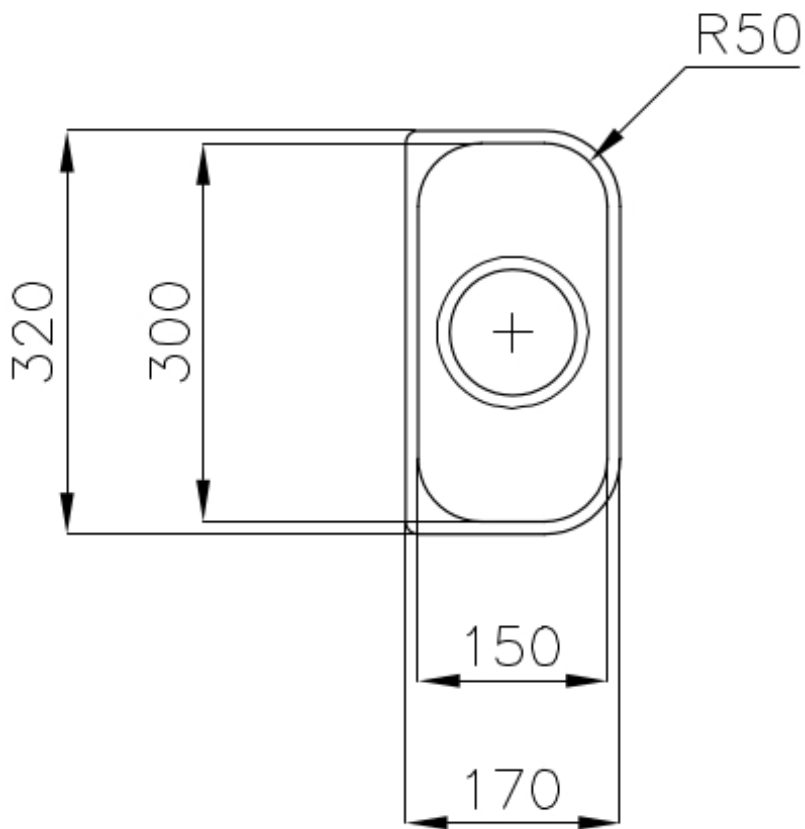

Sink Big Bowl

Kitchen Sinks

Code: 1300 068

DETAILS

Edge/Installation Type	Undermount
Finish	Foster brushed
Material	AISI 304 stainless steel
Texture	Foster brushed
Base	30 cm
Dimensions	170x320 mm
Standard fittings	Fixing hooks, gasket, drain, overflow and siphon, boxed packing
Mixer holes	No standard holes
Built-in hole	View technical data sheet

Drainer No

Width 17 cm

Bowl dimension 150x300mm

Number of bowls 1 bowl

Waste fitting 3,5" drain

FEATURES

Basket 3,5" waste fitting The drain is equipped with a large 3.5" drain, with the practical basket cap that prevents the discharge of solid parts.

TECHNICAL DATA

Cut out size
Dimensioni per foratura top

GALLERY

RECOMMENDED PAIRINGS

Mixer Tap Delta

Mixer Tap Luisa

OPTIONAL AUTOMATIC WASTE FITTINGS

Automatic waste fitting