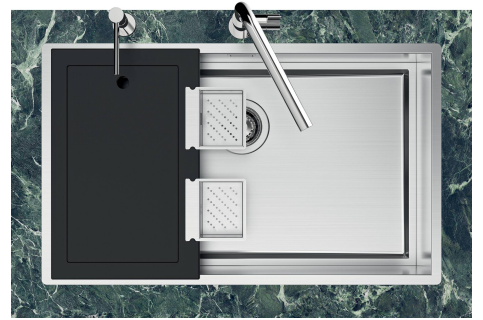

GALLERY

EQUIPMENT