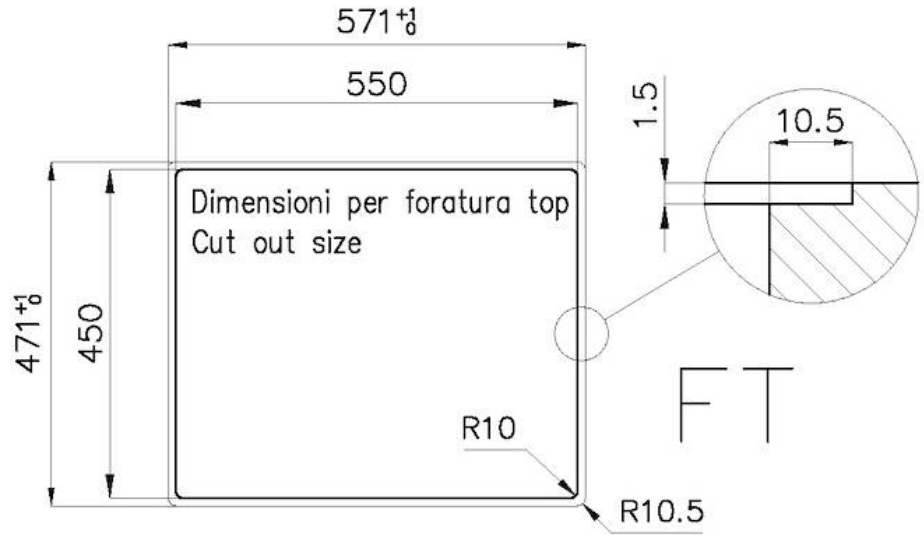

Base 60 cm

Dimensions 570 x 470 mm

Standard fittings Fixing hooks, gasket, drain, overflow and siphon, boxed packing

Mixer holes No standard holes

Built-in hole View technical data sheet

Drainer No

Width 57 cm

LEVEL 2:

8100 615

1255/05-

GRIGLIA POSIZIONATA A FILO VASCA / GRID EDGE POSITIONING

GRIGLIA POSIZIONATA SUL FONDO / GRID BOTTOP POSITIONING

1255/05-

intaglio per il troppo-pieno
solo con top > 10 mm
recess for housing the over-flow
only for top > 10 mm