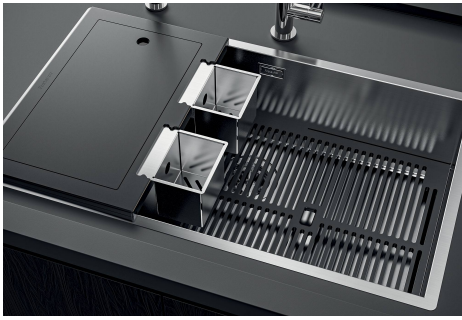

GALLERY

EQUIPMENT