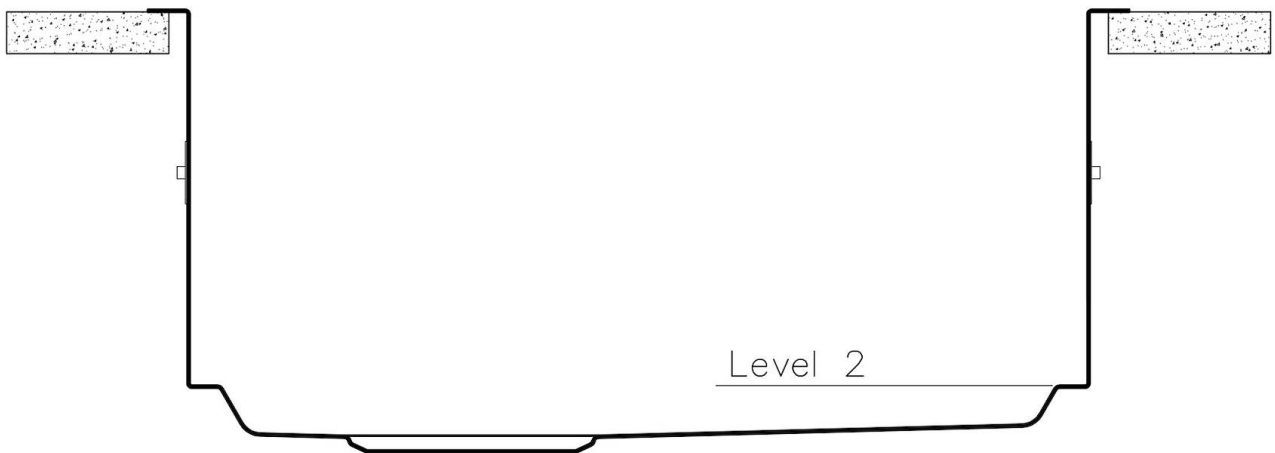

Base 60 cm

Dimensions 570 x 470 mm

Standard fittings Fixing hooks, gasket, drain, overflow and siphon, boxed packing

Mixer holes No standard holes

Built-in hole View technical data sheet

Drainer No

Width 57 cm

MOULDED BOTTOM The moulded bottom guarantees perfect water flow and facilitates cleaning operations thanks to the perimeter step with sloping walls.

Perimetral overflow The overflow is always a security on the Foster sinks that prevents the overflow of water in case of oversights. The perimeter drain solution improves aesthetics thanks to its square and essential shape.

LEVEL 2:

8100 615

1255/05-

GRIGLIA POSIZIONATA A FILO VASCA / GRID EDGE POSITIONING

GRIGLIA POSIZIONATA SUL FONDO / GRID BOTTOP POSITIONING

1255/05-

intaglio per il troppo-pieno
solo con top > 10 mm
recess for housing the over-flow
only for top > 10 mm