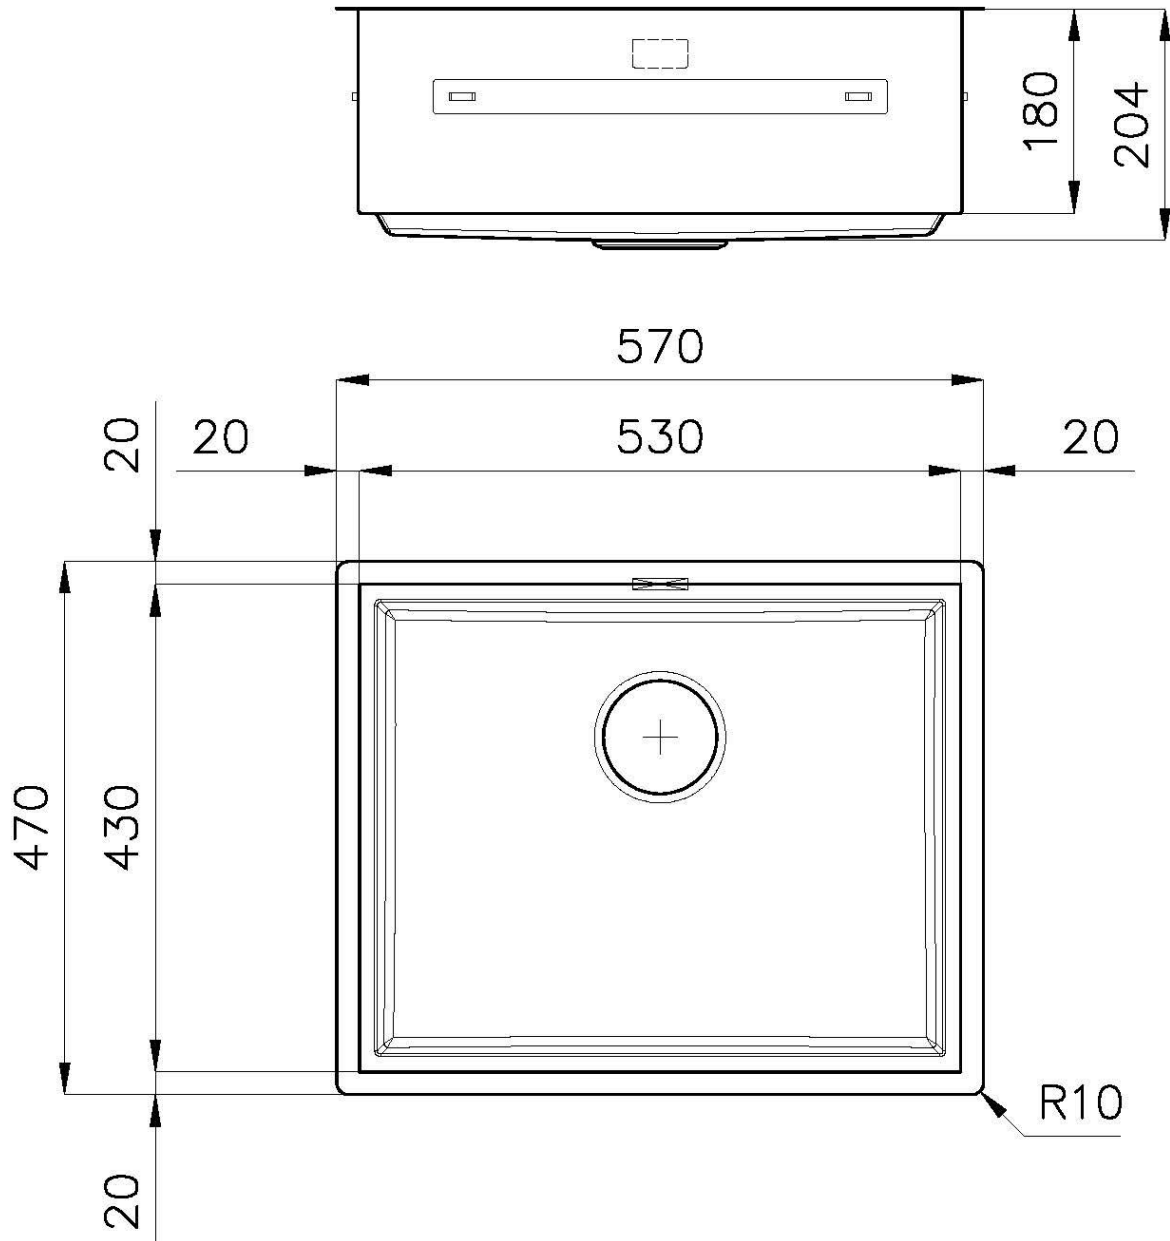

TECHNICAL DATA