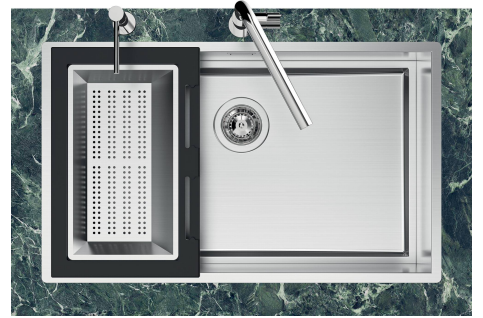

GALLERY

EQUIPMENT