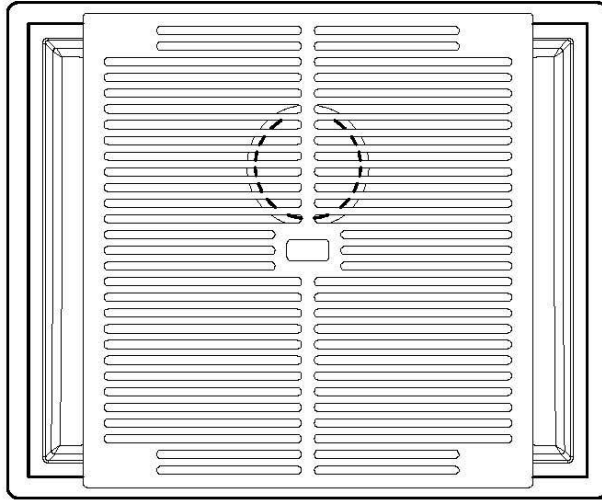

Deep bowls This bowls reach an important depth, over 20 cm, thanks to the advanced production technology, that can be offer great capieny and practicity in all the washing operations.

High thickness 1mm thick steel. A significant thickness, which guarantees the maximum sturdiness and durability.

MOULDED BOTTOM The moulded bottom guarantees perfect water flow and facilitates cleaning operations thanks to the perimeter step with sloping walls.

Perimetral overflow The overflow is always a security on the Foster sinks that prevents the overflow of water in case of oversights. The perimeter drain solution improves aesthetics thanks to its square and essential shape.

LEVEL 2:

8100 615

1255/05-

GRIGLIA POSIZIONATA A FILO VASCA / GRID EDGE POSITIONING

GRIGLIA POSIZIONATA SUL FONDO / GRID BOTTOP POSITIONING

1255/05-

intaglio per il troppo-pieno
solo con top > 10 mm
recess for housing the over-flow
only for top > 10 mm