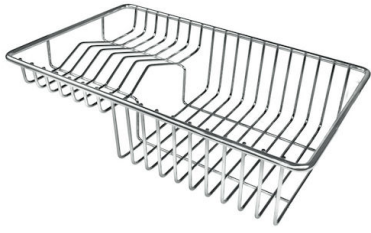

LEVEL 2:

8100 615

1255/05-

GRIGLIA POSIZIONATA A FILO VASCA / GRID EDGE POSITIONING

GRIGLIA POSIZIONATA SUL FONDO / GRID BOTTOP POSITIONING

1255/05-

intaglio per il troppo-pieno
solo con top > 10 mm
recess for housing the over-flow
only for top > 10 mm

GALLERY

EQUIPMENT

Black grid
8100 615

OPTIONAL ACCESSORIES

Stainless steel plate rack
8100 303

White bowl
8153 100

Stainless steel perforated tray
8151 001

**Graters kit with ring-holder and
food collection tray**
8159 101

Kit Black
8100 037

Stainless steel colander
8151 010

Stainless steel perforated tray
8151 000

**Stainless steel perforated tray PVD
Copper**
8151 008

**Stainless steel perforated tray PVD
Gold**
8151 009

**Stainless steel perforated tray PVD
Gun Metal**
8151 006