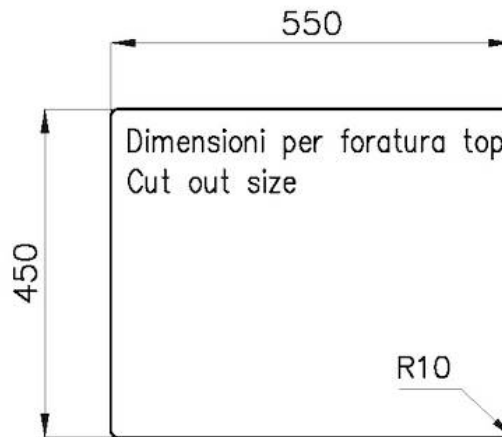

Base 60 cm

Dimensions 570 x 470 mm

Standard fittings Fixing hooks, gasket, drain, overflow and siphon, boxed packing

Mixer holes No standard holes

Built-in hole View technical data sheet

Drainer No

Width 57 cm

LEVEL 2:

8100 615

1255/05-

GRIGLIA POSIZIONATA A FILO VASCA / GRID EDGE POSITIONING

GRIGLIA POSIZIONATA SUL FONDO / GRID BOTTOP POSITIONING

1255/05-

intaglio per il troppo-pieno
solo con top > 10 mm
recess for housing the over-flow
only for top > 10 mm