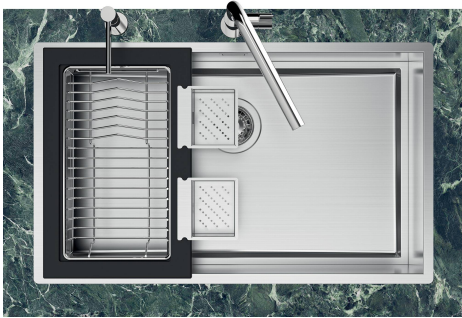

GALLERY

EQUIPMENT