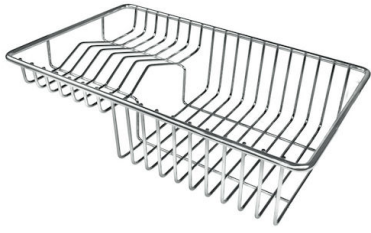

LEVEL 2:

8100 615

1254/05-

GRIGLIA POSIZIONATA A FILO VASCA / GRID EDGE POSITIONING

1254/05-

intaglio per il troppo-pieno
solo con top > 10 mm
recess for housing the over-flow
only for top > 10 mm

GALLERY

EQUIPMENT

Black grid
8100 615

OPTIONAL ACCESSORIES

Stainless steel plate rack
8100 303

White bowl
8153 100

Stainless steel perforated tray
8151 001

**Graters kit with ring-holder and
food collection tray**
8159 101

Kit Black
8100 037