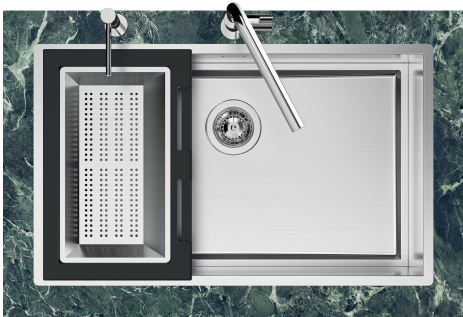

GALLERY

EQUIPMENT