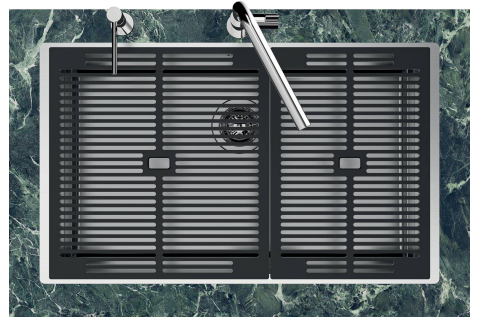

Basket 3,5" waste fitting The drain is equipped with a large 3.5" drain, with the practical basket cap that prevents the discharge of solid parts.

Deep bowls This bowls reach an important depth, over 20 cm, thanks to the advanced production technology, that can be offer great capincy and practicity in all the washing operations.

Perimetral overflow The overflow is always a security on the Foster sinks that prevents the overflow of water in case of oversights. The perimeter drain solution improves aesthetics thanks to its square and essential shape.

LEVEL 2:

8100 615

1254/05-

GRIGLIA POSIZIONATA A FILO VASCA / GRID EDGE POSITIONING

1254/05-

intaglio per il troppo-pieno
solo con top > 10 mm
recess for housing the over-flow
only for top > 10 mm

GALLERY

EQUIPMENT