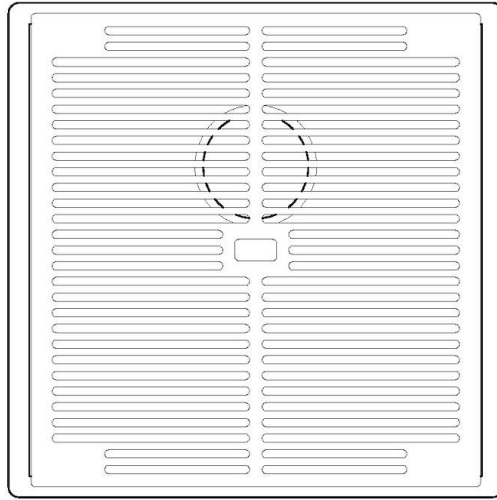

1254/05-

GRIGLIA POSIZIONATA A FILO VASCA / GRID EDGE POSITIONING