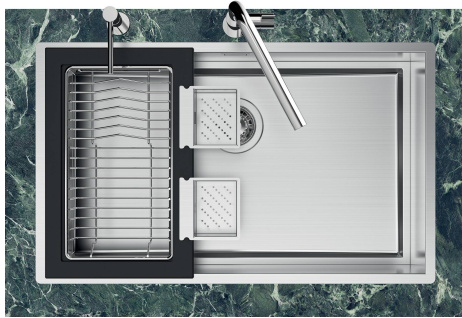

Sink Quadra EVO

Kitchen Sinks

Code: 1254 050

DETAILS

Edge/Installation Type	Flush-mount Top-mount
Finish	Foster brushed
Material	AISI 304 stainless steel
Texture	Brushed in line
Base	60 cm
Dimensions	470 x 470 mm
Standard fittings	Fixing hooks, gasket, drain, overflow and siphon, boxed packing
Mixer holes	No standard holes
Built-in hole	View technical data sheet

Basket 3,5" waste fitting The drain is equipped with a large 3.5" drain, with the practical basket cap that prevents the discharge of solid parts.

Deep bowls This bowls reach an important depth, over 20 cm, thanks to the advanced production technology, that can be offer great capincy and practicity in all the washing operations.

LEVEL 2:

8100 615

1254/05-

GRIGLIA POSIZIONATA A FILO VASCA / GRID EDGE POSITIONING

1254/05-

intaglio per il troppo-pieno
solo con top > 10 mm
recess for housing the over-flow
only for top > 10 mm

GALLERY

EQUIPMENT

Black grid
8100 615

OPTIONAL ACCESSORIES

Stainless steel plate rack
8100 303

White bowl
8153 100

Stainless steel perforated tray
8151 001

**Graters kit with ring-holder and
food collection tray**
8159 101

Kit Black
8100 037