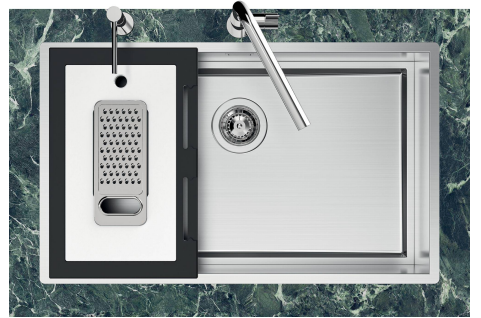

Basket 3,5" waste fitting The drain is equipped with a large 3.5" drain, with the practical basket cap that prevents the discharge of solid parts.

Deep bowls This bowls reach an important depth, over 20 cm, thanks to the advanced production technology, that can be offer great capincy and practicity in all the washing operations.

Perimetral overflow The overflow is always a security on the Foster sinks that prevents the overflow of water in case of oversights. The perimeter drain solution improves aesthetics thanks to its square and essential shape.

LEVEL 2:

8100 615

1254/05-

GRIGLIA POSIZIONATA A FILO VASCA / GRID EDGE POSITIONING

1254/05-

intaglio per il troppo-pieno
solo con top > 10 mm
recess for housing the over-flow
only for top > 10 mm

GALLERY

EQUIPMENT