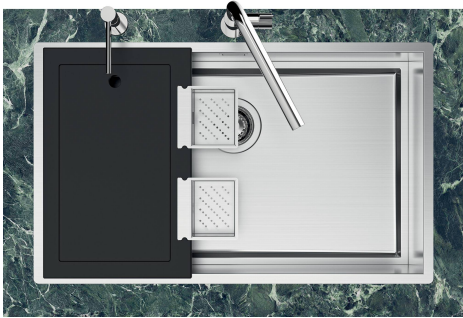

Sink Quadra EVO

Kitchen Sinks

Code: 1254 050

DETAILS

Edge/Installation Type	Flush-mount Top-mount
Finish	Foster brushed
Material	AISI 304 stainless steel
Texture	Brushed in line
Base	60 cm
Dimensions	470 x 470 mm
Standard fittings	Fixing hooks, gasket, drain, overflow and siphon, boxed packing
Mixer holes	No standard holes
Built-in hole	View technical data sheet

Basket 3,5" waste fitting The drain is equipped with a large 3.5" drain, with the practical basket cap that prevents the discharge of solid parts.

Deep bowls This bowls reach an important depth, over 20 cm, thanks to the advanced production technology, that can be offer great capincy and practicity in all the washing operations.

Perimetral overflow The overflow is always a security on the Foster sinks that prevents the overflow of water in case of oversights. The perimeter drain solution improves aesthetics thanks to its square and essential shape.

LEVEL 2:

8100 615

1254/05-

GRIGLIA POSIZIONATA A FILO VASCA / GRID EDGE POSITIONING

1254/05-

intaglio per il troppo-pieno
solo con top > 10 mm
recess for housing the over-flow
only for top > 10 mm

GALLERY

EQUIPMENT