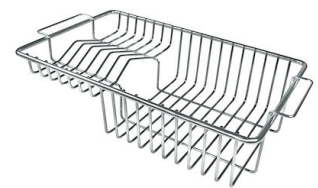

White bowl
8153 100

**Graters kit with ring-holder and
food collection tray**

8159 101

* only in combination with the accessory
8644 101

**Iroko-wood sliding chopping board
with stainless steel colander**

8644 044

Stainless steel perforated tray

8151 000

* only in combination with the accessory
8644 101

Stainless steel plate rack

8100 201

RECOMMENDED PAIRINGS

Mixer Tap Play