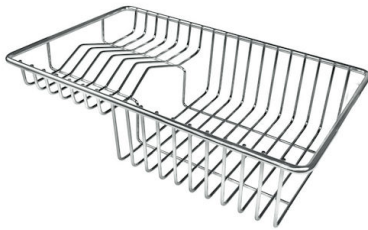

## OPTIONAL ACCESSORIES

**Glass chopping board**  
8631 300

**HDPE Chopping board**  
8657 001

**HPDE Twin chopping board**  
8644 101

**Stainless steel plate rack**  
8100 303

\* only in combination with the accessory  
8644 101

**White bowl**  
8153 100

**Graters kit with ring-holder and  
food collection tray**

8159 101  
\* only in combination with the accessory  
8644 101

**Iroko-wood sliding chopping board  
with stainless steel colander**