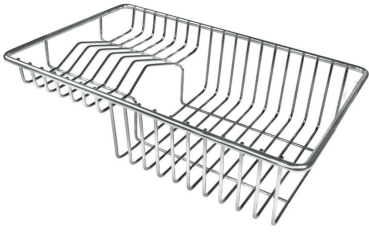

FEATURES

Double mixer hole	The large tap counter is already fitted with a series of 2 tap holes. In the second hole it is possible to install the remote control of the automatic drain or, alternatively, a practical soap dispenser.
High thickness	1mm thick steel. A significant thickness, which guarantees the maximum sturdiness and durability.
Automatic waste fitting	The waste-fitting with round remote knob is supplied; a practical accessory which makes it unnecessary to get wet in order to drain the water from the bowl.
Basket 3,5" waste fitting	The drain is equipped with a large 3.5" drain, with the practical basket cap that prevents the discharge of solid parts.
Perimetral overflow	The overflow is always a security on the Foster sinks that prevents the overflow of water in case of oversights. The perimeter drain solution improves aesthetics thanks to its square and essential shape.
Small radius	Bowls with squared shapes with a modern design and an increased capacity, for a minimal aesthetics connected with an extreme practicality.
Deep bowls	This bowls reach an important depth, over 20 cm, thanks to the advanced production technology, that can be offer great capieny and practicality in all the washing operations.

TECHNICAL DATA

Lavello serie Master cod. 1252/05*

EQUIPMENT

Automatic waste fitting 8407 113

OPTIONAL ACCESSORIES

Glass chopping board 8631 300

HPDE Chopping board 8657 001

HPDE Twin chopping board 8644 101

Iroko-wood chopping board with stainless steel colander 8644 042

Iroko-wood sliding chopping board 8644 041

Stainless steel basket 8611 000

Stainless steel plate rack 8100 303

White bowl 8153 100

Graters kit with ring-holder and food collection tray 8159 101