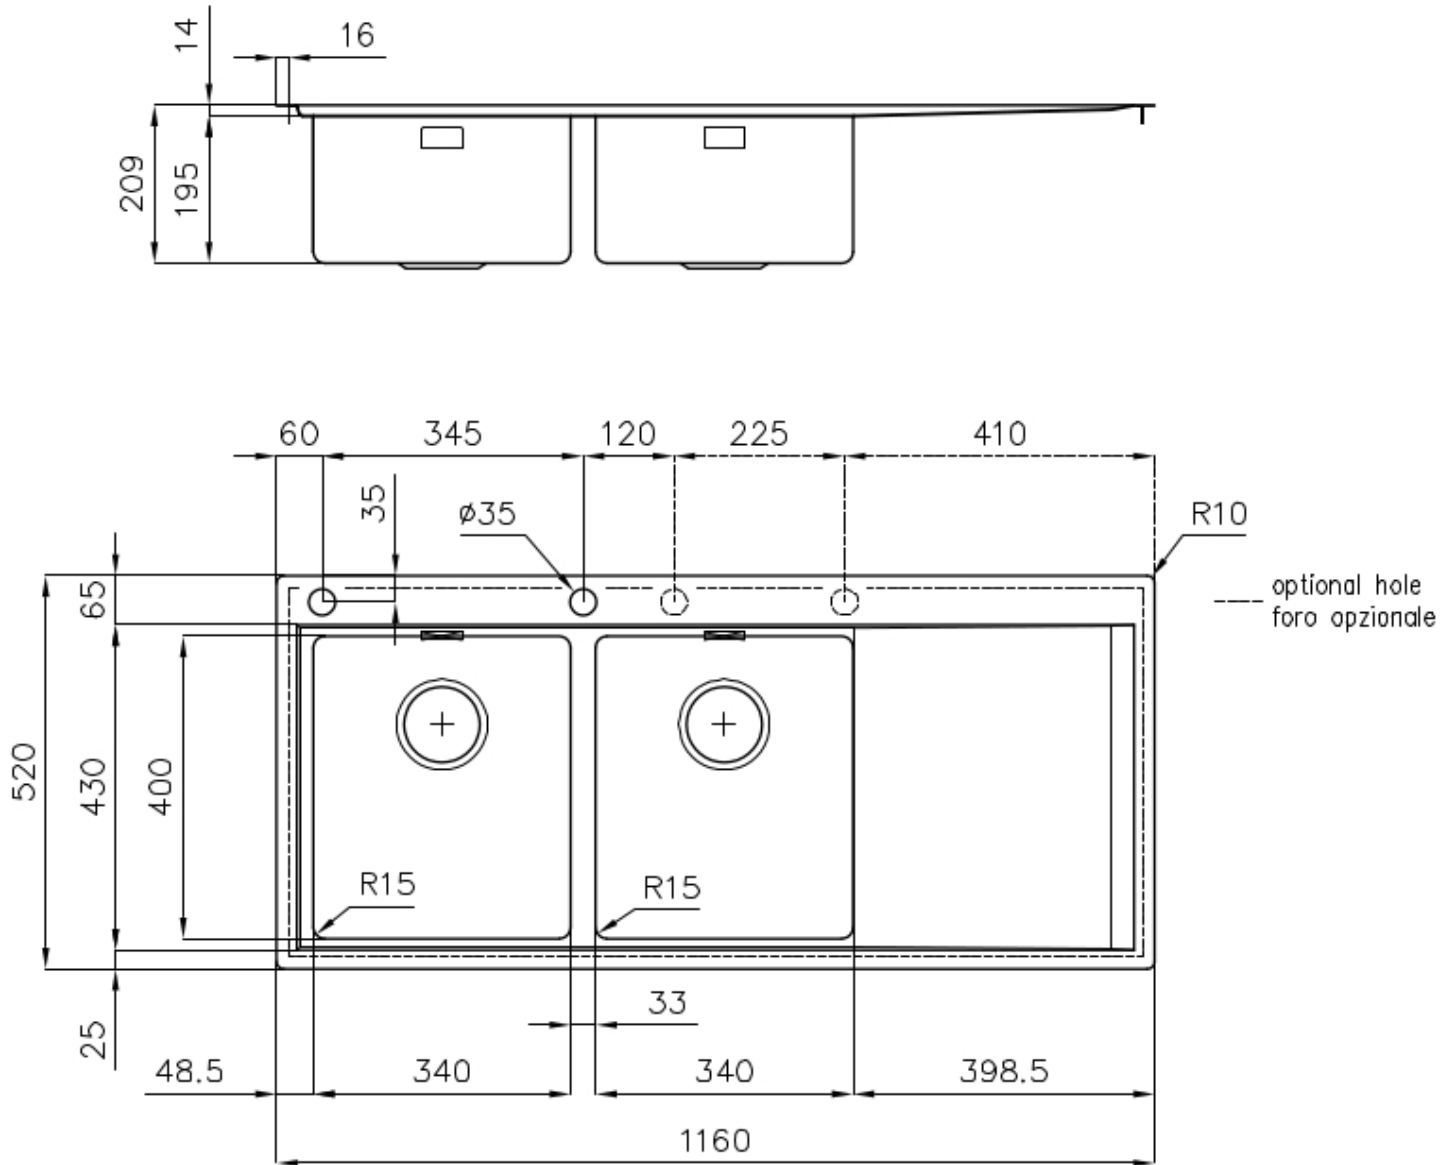

TECHNICAL DATA