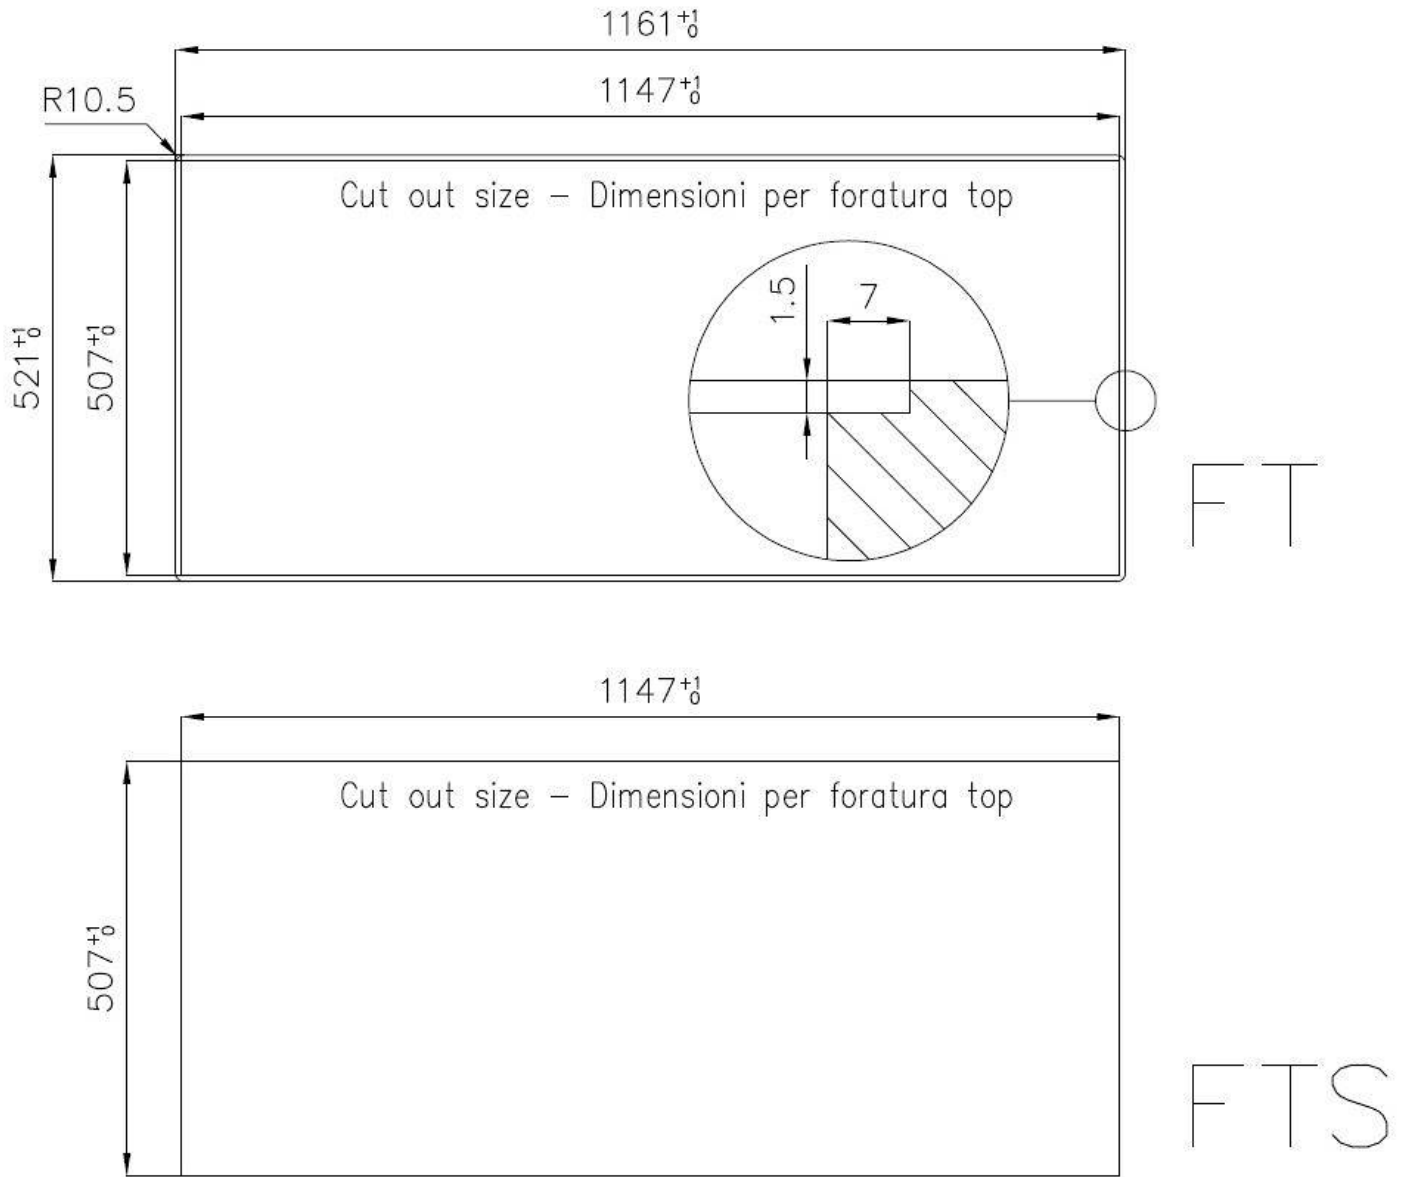

Lavello serie Master cod. 1252/05*