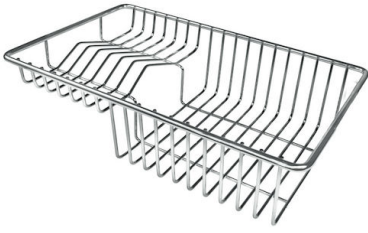

Double mixer hole The large tap counter is already fitted with a series of 2 tap holes. In the second hole it is possible to install the remote control of the automatic drain or, alternatively, a practical soap dispenser.

Small radius Bowls with squared shapes with a modern design and an increased capacity, for a minimal aesthetics connected with an extreme practicity.

TECHNICAL DATA

Lavello serie Master cod. 1252/05*

GALLERY

EQUIPMENT

Automatic waste fitting

OPTIONAL ACCESSORIES

Glass chopping board

HPDE Chopping board

HPDE Twin chopping board

Iroko-wood chopping board with stainless steel colander

Iroko-wood sliding chopping board

Stainless steel basket

Stainless steel plate rack

White bowl

Graters kit with ring-holder and food collection tray

Stainless steel perforated tray

WARNING:

The accessories 8159101, 8100303,8151000 are only usable in combination with 8644101