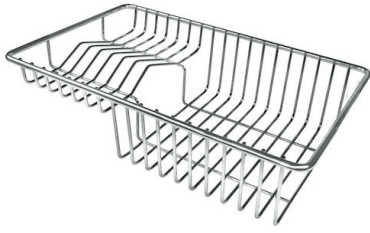

Double mixer hole The large tap counter is already fitted with a series of 2 tap holes. In the second hole it is possible to install the remote control of the automatic drain or, alternatively, a practical soap dispenser.

Small radius Bowls with squared shapes with a modern design and an increased capacity, for a minimal aesthetics connected with an extreme praticity.

TECHNICAL DATA

Lavello serie Master cod. 1252/05*

GALLERY

EQUIPMENT

Automatic waste fitting

OPTIONAL ACCESSORIES

Glass chopping board

HPDE Chopping board

HPDE Twin chopping board

Iroko-wood chopping board with stainless steel colander

Iroko-wood sliding chopping board

Stainless steel basket

Stainless steel plate rack

White bowl

Graters kit with ring-holder and food collection tray

Stainless steel perforated tray

WARNING:

The accessories 8159101, 8100303,8151000 are only usable in combination with 8644101