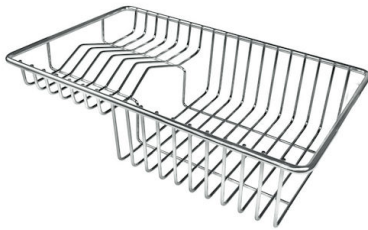

Sink Master

Bowl on the left

Kitchen Sinks

Code: 1251 052

DETAILS

Edge/Installation Type Flush-mount | Top-mount

Finish Foster brushed

Material AISI 304 stainless steel

Drainer	Yes
Width	100 cm
Bowl dimension	340x400 + 180x400mm
Number of bowls	2 bowls
Waste fitting	Drain with automatic PM control

FEATURES

Automatic waste fitting	The waste-fitting with round remote knob is supplied; a practical accessory which makes it unnecessary to get wet in order to drain the water from the bowl.
Basket 3,5" waste fitting	The drain is equipped with a large 3.5" drain, with the practical basket cap that prevents the discharge of solid parts.
Deep bowls	This bowls reach an important depth, over 20 cm, thanks to the advanced production technology, that can be offer great capiciency and practicity in all the washing operations.
Double mixer hole	The large tap counter is already fitted with a series of 2 tap holes. In the second hole it is possible to install the remote control of the automatic drain or, alternatively, a practical soap dispenser.
High thickness	1mm thick steel. A significant thickness, which guarantees the maximum sturdiness and durability.
Perimetral overflow	The overflow is always a security on the Foster sinks that prevents the overflow of water in case of oversights. The perimeter drain solution improves aesthetics thanks to its square and essential shape.
Small radius	Bowls with squared shapes with a modern design and an increased capacity, for a minimal aesthetics connected with an extreme practicity.

TECHNICAL DATA

Lavello serie Master cod. 1251/05*

EQUIPMENT

Automatic waste fitting - PM

8407 113

OPTIONAL ACCESSORIES

Glass chopping board
8631 300

HDPE Chopping board
8657 001

HPDE Twin chopping board
8644 101

Stainless steel plate rack
8100 303

Stainless steel plate rack
8100 201

White bowl
8153 100

* only in combination with the accessory
8644 101

**Graters kit with ring-holder and
food collection tray**
8159 101