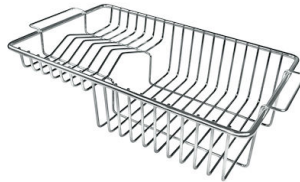

Drainer	Yes
Width	100 cm
Bowl dimension	340x400 + 180x400mm
Number of bowls	2 bowls
Waste fitting	Drain with automatic PM control

FEATURES

Automatic waste fitting	The waste-fitting with round remote knob is supplied; a practical accessory which makes it unnecessary to get wet in order to drain the water from the bowl.
Basket 3,5" waste fitting	The drain is equipped with a large 3.5" drain, with the practical basket cap that prevents the discharge of solid parts.
Deep bowls	This bowls reach an important depth, over 20 cm, thanks to the advanced production technology, that can be offer great capiciency and practicity in all the washing operations.
Double mixer hole	The large tap counter is already fitted with a series of 2 tap holes. In the second hole it is possible to install the remote control of the automatic drain or, alternatively, a practical soap dispenser.
High thickness	1mm thick steel. A significant thickness, which guarantees the maximum sturdiness and durability.
Perimetral overflow	The overflow is always a security on the Foster sinks that prevents the overflow of water in case of oversights. The perimeter drain solution improves aesthetics thanks to its square and essential shape.
Small radius	Bowls with squared shapes with a modern design and an increased capacity, for a minimal aesthetics connected with an extreme practicity.

TECHNICAL DATA

Lavello serie Master cod. 1251/05*

EQUIPMENT

Automatic waste fitting - PM

8407 113

OPTIONAL ACCESSORIES

Glass chopping board
8631 300

HDPE Chopping board
8657 001

HPDE Twin chopping board
8644 101

Stainless steel plate rack
8100 303

Stainless steel plate rack
8100 201

White bowl
8153 100

* only in combination with the accessory
8644 101

**Graters kit with ring-holder and
food collection tray**
8159 101