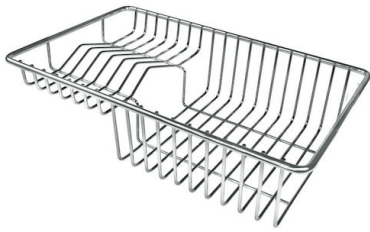

Drainer	Yes
Width	100 cm
Bowl dimension	340x400 + 180x400mm
Number of bowls	2 bowls
Waste fitting	Drain with automatic PM control

FEATURES

Automatic waste fitting	The waste-fitting with round remote knob is supplied; a practical accessory which makes it unnecessary to get wet in order to drain the water from the bowl.
Basket 3,5" waste fitting	The drain is equipped with a large 3.5" drain, with the practical basket cap that prevents the discharge of solid parts.
Deep bowls	This bowls reach an important depth, over 20 cm, thanks to the advanced production technology, that can be offer great capiciency and practicity in all the washing operations.
Double mixer hole	The large tap counter is already fitted with a series of 2 tap holes. In the second hole it is possible to install the remote control of the automatic drain or, alternatively, a practical soap dispenser.
High thickness	1mm thick steel. A significant thickness, which guarantees the maximum sturdiness and durability.
Perimetral overflow	The overflow is always a security on the Foster sinks that prevents the overflow of water in case of oversights. The perimeter drain solution improves aesthetics thanks to its square and essential shape.
Small radius	Bowls with squared shapes with a modern design and an increased capacity, for a minimal aesthetics connected with an extreme practicity.

TECHNICAL DATA

Lavello serie Master cod. 1251/05*

EQUIPMENT

Automatic waste fitting - PM

8407 113

OPTIONAL ACCESSORIES

Glass chopping board
8631 300

HDPE Chopping board
8657 001

HPDE Twin chopping board
8644 101

Stainless steel plate rack
8100 303

Stainless steel plate rack
8100 201

White bowl
8153 100

* only in combination with the accessory
8644 101

**Graters kit with ring-holder and
food collection tray**
8159 101