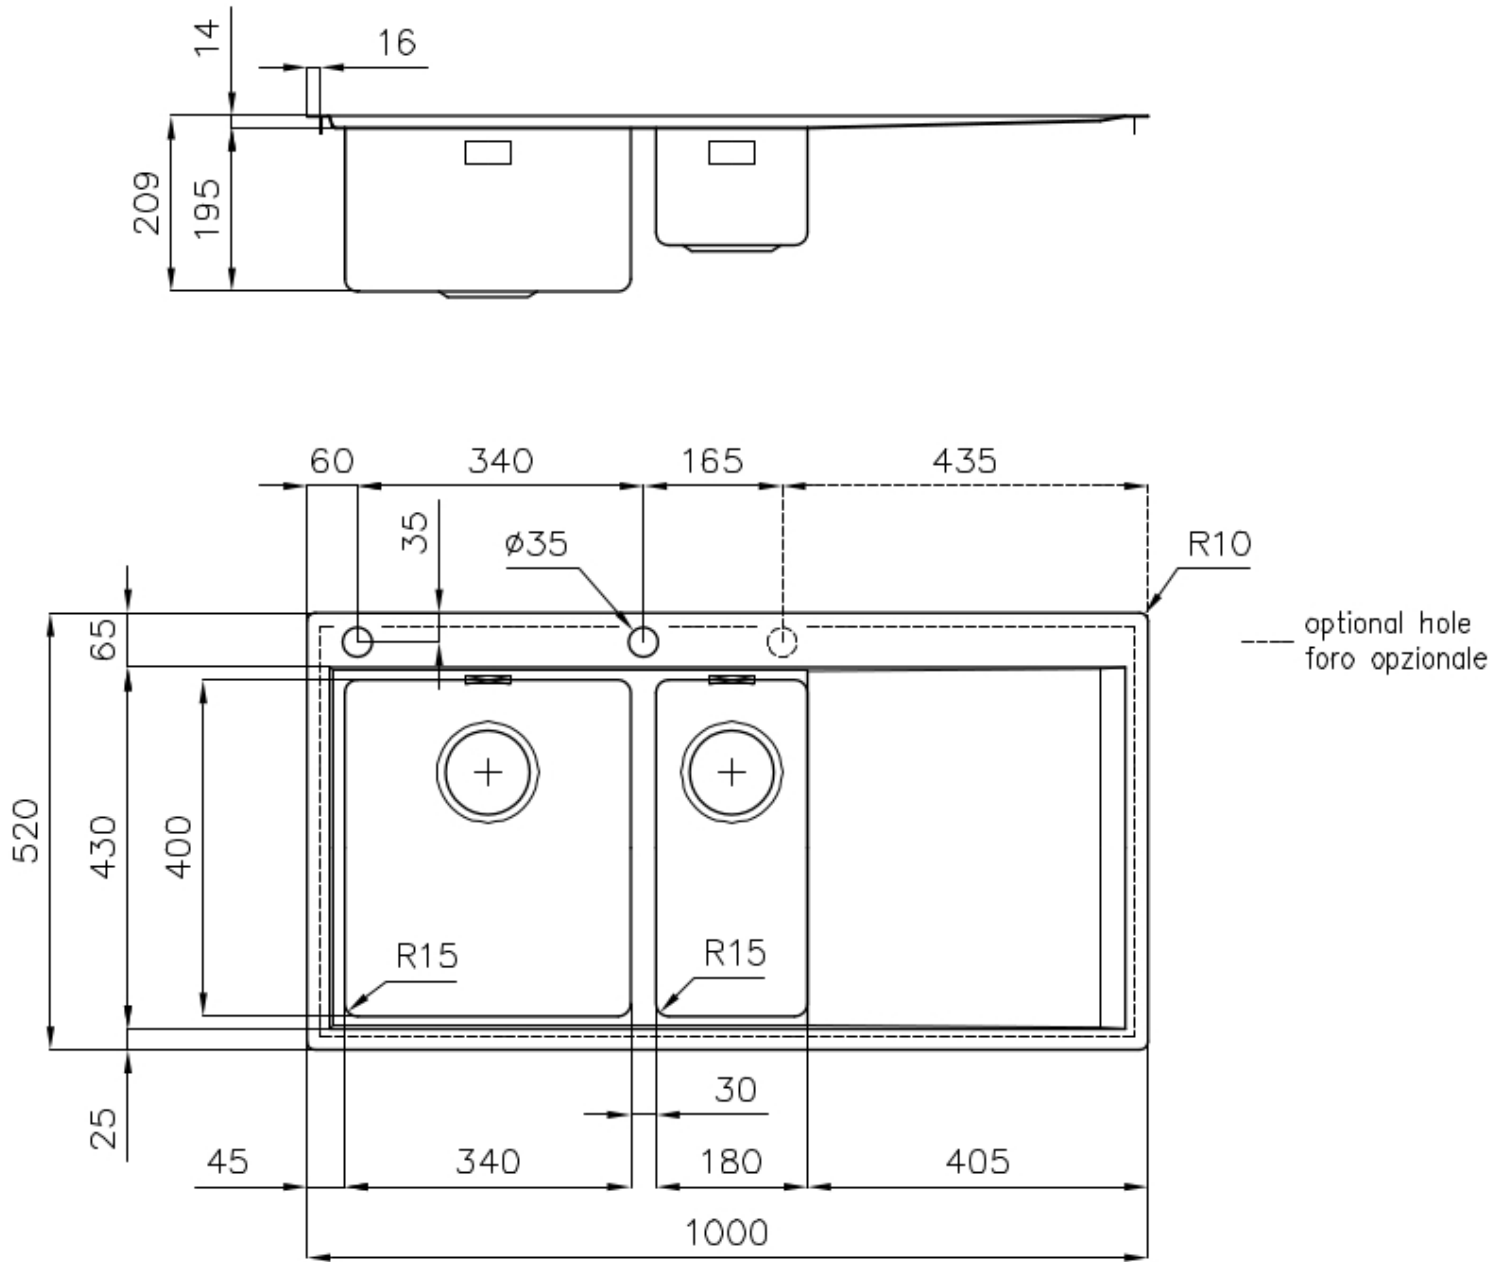

Sink Master

Bowl on the right

Kitchen Sinks

Code: 1251 051

DETAILS

Edge/Installation Type	Flush-mount Top-mount
Finish	Foster brushed
Material	AISI 304 stainless steel
Texture	Foster brushed
Base	60 cm
Dimensions	1000x520 mm
Standard fittings	Fixing hooks, gasket, drain, overflow and siphon, boxed packing
Mixer holes	2 standard holes
Built-in hole	View technical data sheet

Drainer	Yes
Width	100 cm
Bowl dimension	340x400 + 180x400mm
Number of bowls	2 bowls
Waste fitting	Drain with automatic PM control

FEATURES

Automatic waste fitting	The waste-fitting with round remote knob is supplied; a practical accessory which makes it unnecessary to get wet in order to drain the water from the bowl.
Basket 3,5" waste fitting	The drain is equipped with a large 3.5" drain, with the practical basket cap that prevents the discharge of solid parts.
Deep bowls	This bowls reach an important depth, over 20 cm, thanks to the advanced production technology, that can be offer great capiciency and practicity in all the washing operations.
Double mixer hole	The large tap counter is already fitted with a series of 2 tap holes. In the second hole it is possible to install the remote control of the automatic drain or, alternatively, a practical soap dispenser.
High thickness	1mm thick steel. A significant thickness, which guarantees the maximum sturdiness and durability.
Perimetral overflow	The overflow is always a security on the Foster sinks that prevents the overflow of water in case of oversights. The perimeter drain solution improves aesthetics thanks to its square and essential shape.
Small radius	Bowls with squared shapes with a modern design and an increased capacity, for a minimal aesthetics connected with an extreme practicity.

TECHNICAL DATA

Lavello serie Master cod. 1251/05*

EQUIPMENT

Automatic waste fitting - PM

8407 113

OPTIONAL ACCESSORIES

Glass chopping board
8631 300

HDPE Chopping board
8657 001