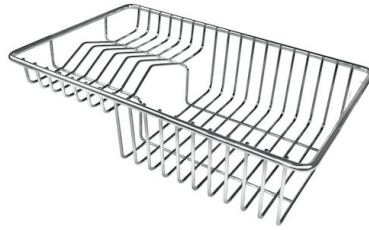

FEATURES

Automatic waste fitting	The waste-fitting with round remote knob is supplied; a practical accessory which makes it unnecessary to get wet in order to drain the water from the bowl.
Basket 3,5" waste fitting	The drain is equipped with a large 3.5" drain, with the practical basket cap that prevents the discharge of solid parts.
Deep bowls	This bowls reach an important depth, over 20 cm, thanks to the advanced production technology, that can be offer great capiciency and practicity in all the washing operations.
Double mixer hole	The large tap counter is already fitted with a series of 2 tap holes. In the second hole it is possible to install the remote control of the automatic drain or, alternatively, a practical soap dispenser.
High thickness	1mm thick steel. A significant thickness, which guarantees the maximum sturdiness and durability.
Perimetral overflow	The overflow is always a security on the Foster sinks that prevents the overflow of water in case of oversights. The perimeter drain solution improves aesthetics thanks to its square and essential shape.
Small radius	Bowls with squared shapes with a modern design and an increased capacity, for a minimal aesthetics connected with an extreme practicity.

HPDE Twin chopping board

Iroko-wood chopping board with stainless steel colander

Iroko-wood sliding chopping board

Stainless steel basket

Stainless steel plate rack

Stainless steel plate rack

White bowl

Graters kit with ring-holder and food collection tray

Stainless steel perforated tray

WARNING:

The accessories 8159101, 8100303,8151000 are only usable in combination with 8644101

RECOMMENDED PAIRINGS

Mixer Tap Master

Mixer Tap Play