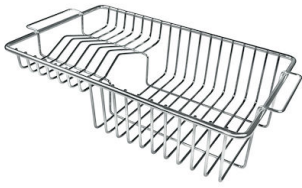

FEATURES

Automatic waste fitting	The waste-fitting with round remote knob is supplied; a practical accessory which makes it unnecessary to get wet in order to drain the water from the bowl.
Basket 3,5" waste fitting	The drain is equipped with a large 3.5" drain, with the practical basket cap that prevents the discharge of solid parts.
Deep bowls	This bowls reach an important depth, over 20 cm, thanks to the advanced production technology, that can be offer great capiciency and practicity in all the washing operations.
Double mixer hole	The large tap counter is already fitted with a series of 2 tap holes. In the second hole it is possible to install the remote control of the automatic drain or, alternatively, a practical soap dispenser.
High thickness	1mm thick steel. A significant thickness, which guarantees the maximum sturdiness and durability.
Perimetral overflow	The overflow is always a security on the Foster sinks that prevents the overflow of water in case of oversights. The perimeter drain solution improves aesthetics thanks to its square and essential shape.
Small radius	Bowls with squared shapes with a modern design and an increased capacity, for a minimal aesthetics connected with an extreme practicity.

HPDE Twin chopping board

Iroko-wood chopping board with stainless steel colander

Iroko-wood sliding chopping board

Stainless steel basket

Stainless steel plate rack

Stainless steel plate rack

White bowl

Graters kit with ring-holder and food collection tray

Stainless steel perforated tray

WARNING:

The accessories 8159101, 8100303,8151000 are only usable in combination with 8644101

RECOMMENDED PAIRINGS

Mixer Tap Master

Mixer Tap Play