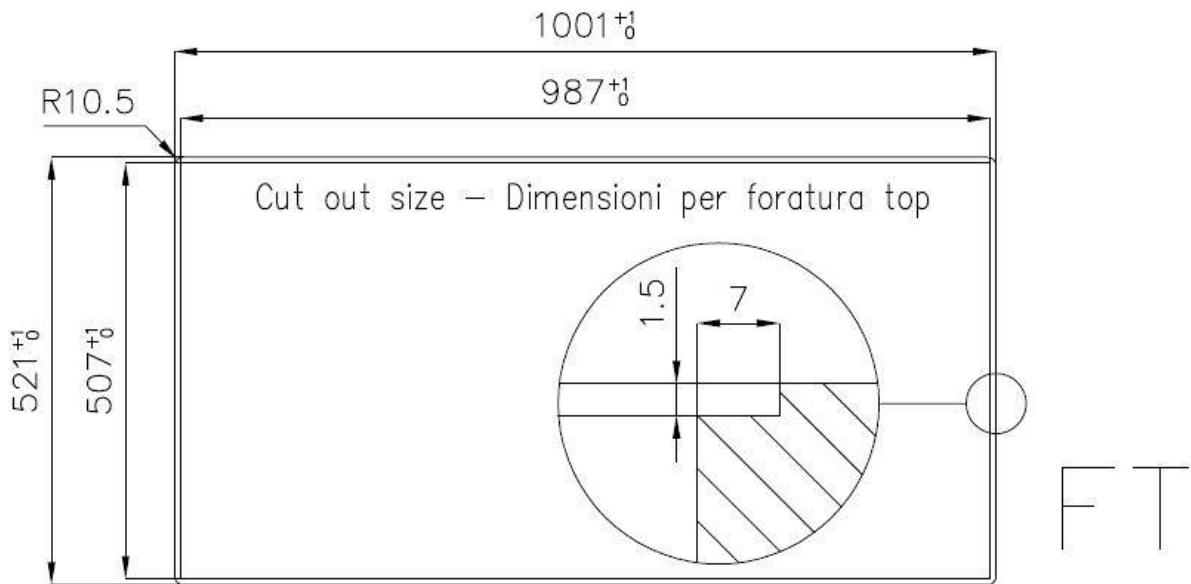

Lavello serie Master cod. 1251/05*