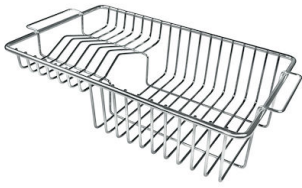

## OPTIONAL ACCESSORIES

Glass chopping board

HPDE Chopping board

HPDE Twin chopping board

Iroko-wood chopping board with stainless steel colander

Iroko-wood sliding chopping board

Stainless steel basket

Stainless steel plate rack

Stainless steel plate rack

White bowl

Graters kit with ring-holder and food collection tray

Stainless steel perforated tray

**WARNING:**

The accessories 8159101, 8100303,8151000 are only usable in combination with 8644101