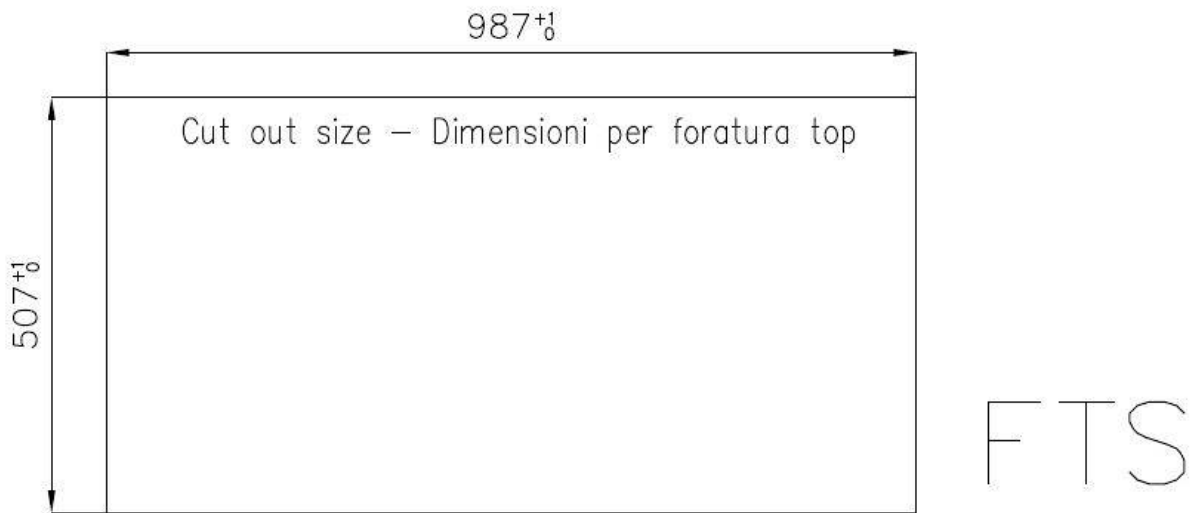

Lavello serie Master cod. 1251/05*