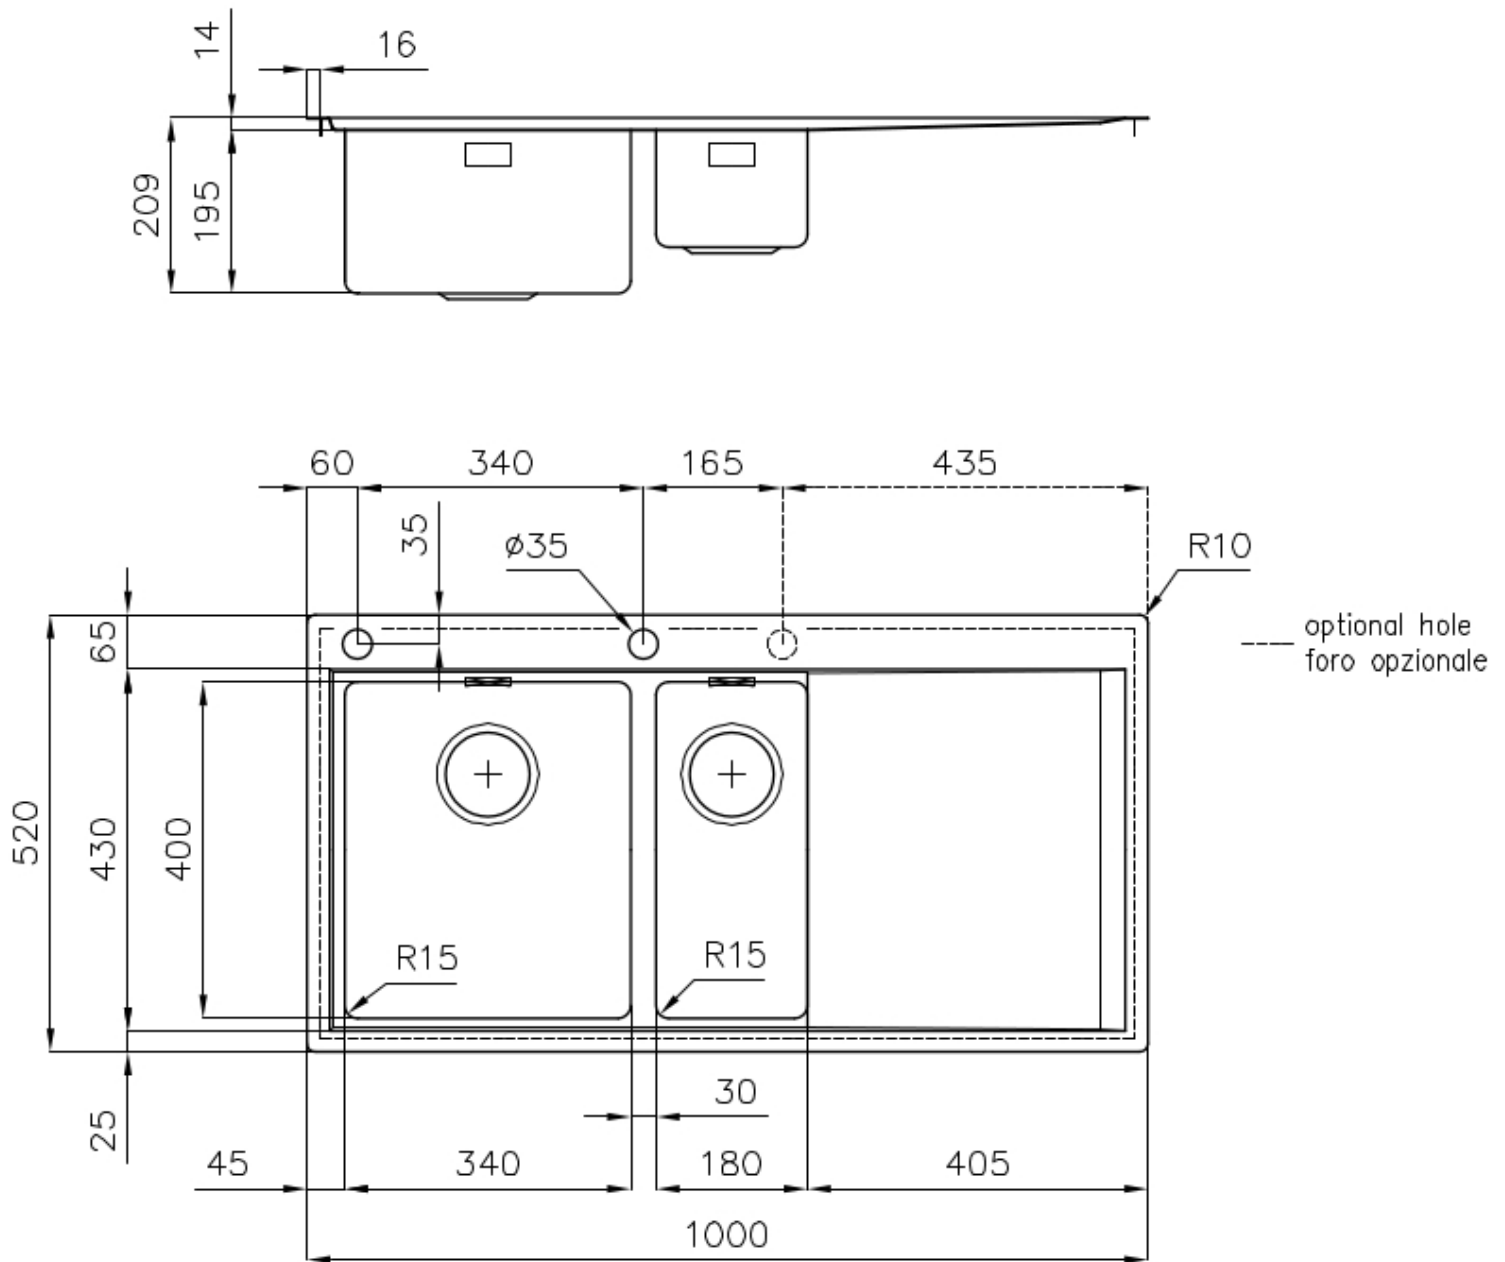

TECHNICAL DATA