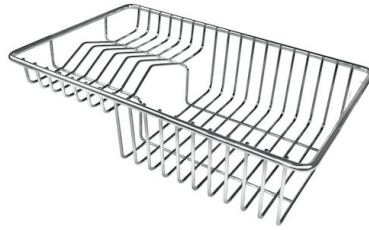

## OPTIONAL ACCESSORIES

Glass chopping board

HPDE Chopping board

HPDE Twin chopping board

Iroko-wood chopping board with stainless steel colander

Iroko-wood sliding chopping board

Stainless steel basket

Stainless steel plate rack

Stainless steel plate rack

White bowl

Graters kit with ring-holder and food collection tray

Stainless steel perforated tray

**WARNING:**

The accessories 8159101, 8100303,8151000 are only usable in combination with 8644101