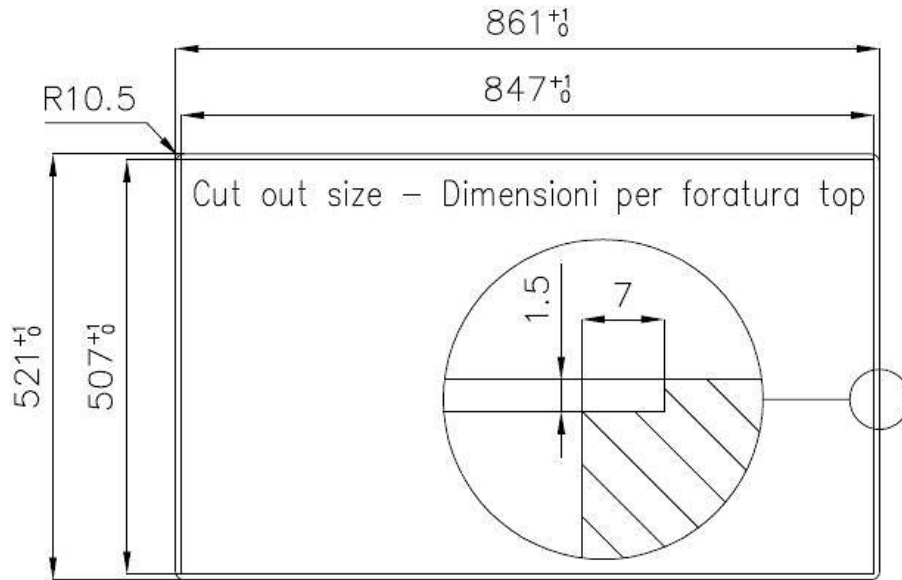

Lavello serie Master cod. 1250/05*

FT