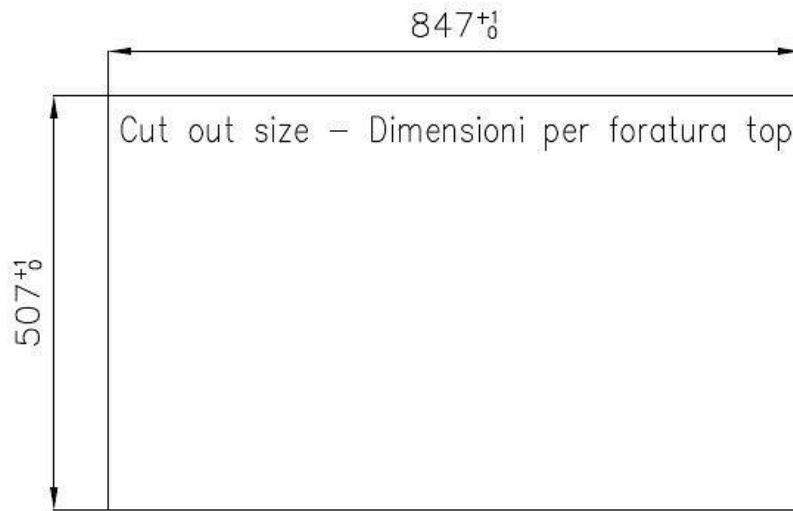

Lavello serie Master cod. 1250/05*

FT

FTS