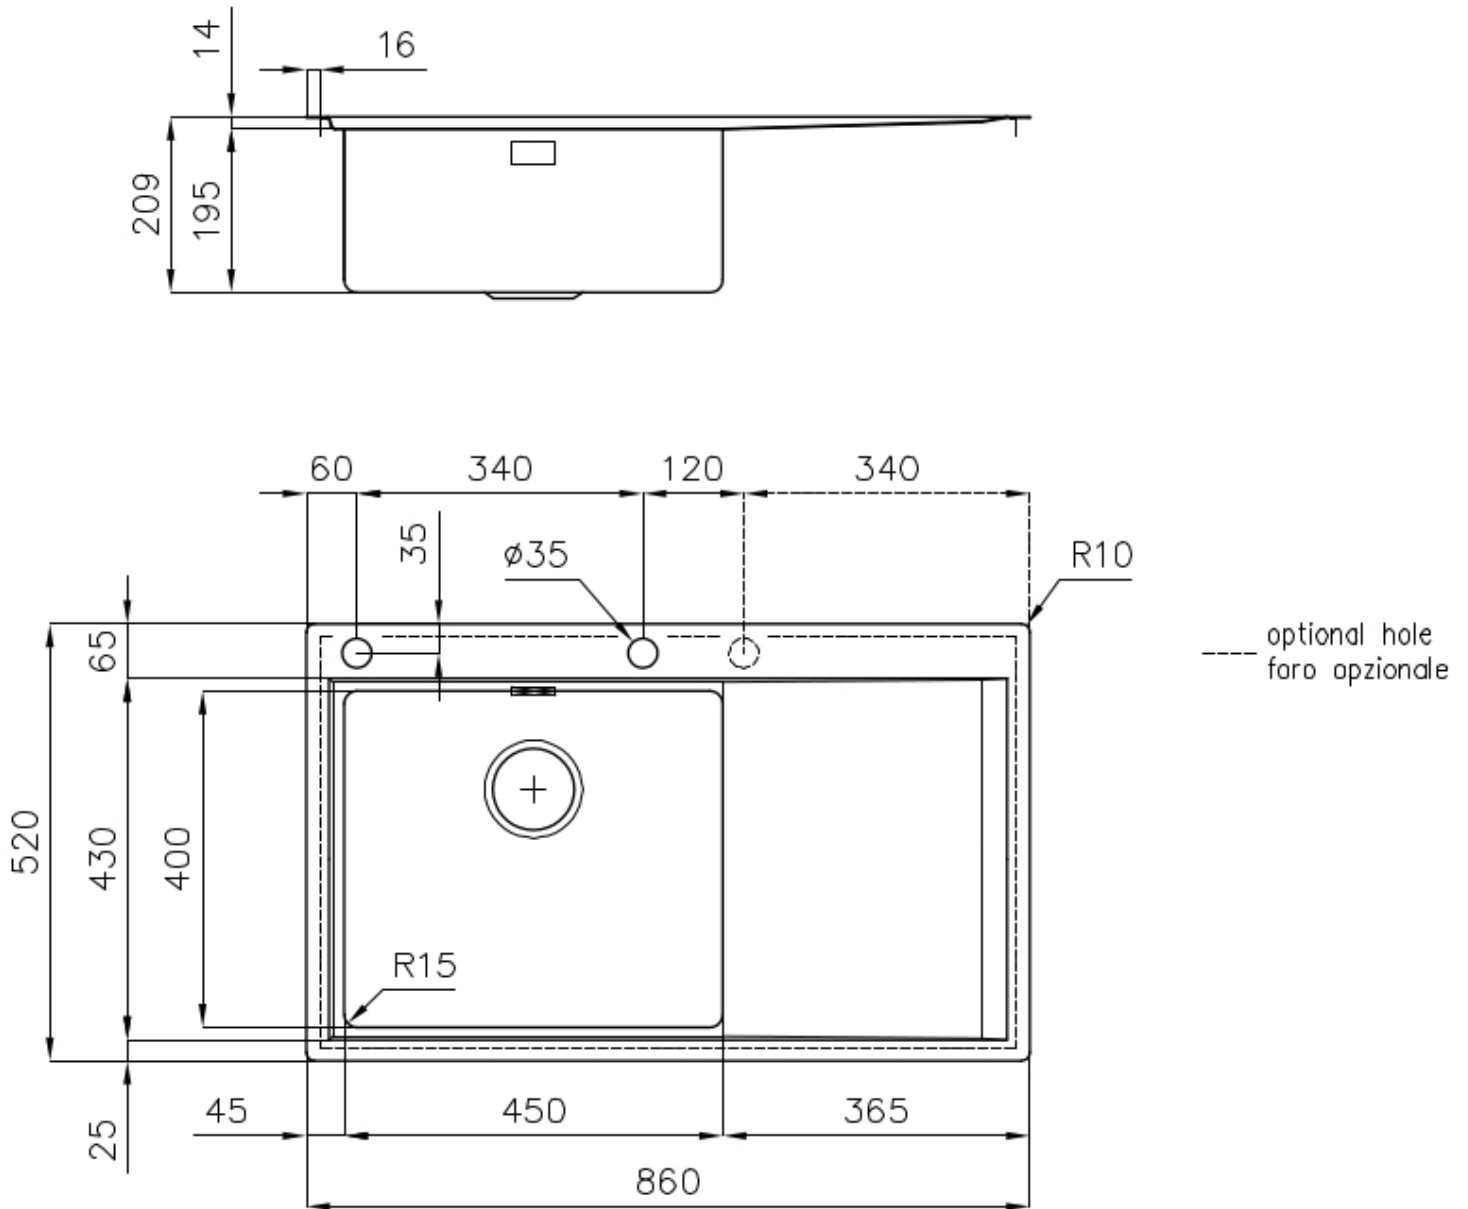

Sink Master

Bowl on the left

Kitchen Sinks

Code: 1250 052

DETAILS

Edge/Installation Type	Flush-mount Top-mount
Finish	Foster brushed
Material	AISI 304 stainless steel
Texture	Foster brushed
Base	60 cm
Dimensions	860 x 520 mm
Standard fittings	Fixing hooks, gasket, drain, overflow and siphon, boxed packing
Mixer holes	2 standard holes
Built-in hole	View technical data sheet

Drainer	Yes
Width	86 cm
Bowl dimension	450x400mm
Number of bowls	1 bowl
Waste fitting	Drain with automatic PM control

FEATURES

Automatic waste fitting	The waste-fitting with round remote knob is supplied; a practical accessory which makes it unnecessary to get wet in order to drain the water from the bowl.
Basket 3,5" waste fitting	The drain is equipped with a large 3.5" drain, with the practical basket cap that prevents the discharge of solid parts.
Deep bowls	This bowls reach an important depth, over 20 cm, thanks to the advanced production technology, that can be offer great capiciency and practicity in all the washing operations.
Double mixer hole	The large tap counter is already fitted with a series of 2 tap holes. In the second hole it is possible to install the remote control of the automatic drain or, alternatively, a practical soap dispenser.
High thickness	1mm thick steel. A significant thickness, which guarantees the maximum sturdiness and durability.
Perimetral overflow	The overflow is always a security on the Foster sinks that prevents the overflow of water in case of oversights. The perimeter drain solution improves aesthetics thanks to its square and essential shape.
Small radius	Bowls with squared shapes with a modern design and an increased capacity, for a minimal aesthetics connected with an extreme practicity.

TECHNICAL DATA

Lavello serie Master cod. 1250/05*

FT

FTS

EQUIPMENT

Automatic waste fitting - PM

8407 113

OPTIONAL ACCESSORIES