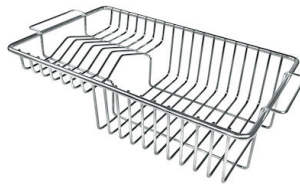

Drainer	Yes
Width	86 cm
Bowl dimension	450x400mm
Number of bowls	1 bowl
Waste fitting	Drain with automatic PM control

FEATURES

Automatic waste fitting	The waste-fitting with round remote knob is supplied; a practical accessory which makes it unnecessary to get wet in order to drain the water from the bowl.
Basket 3,5" waste fitting	The drain is equipped with a large 3.5" drain, with the practical basket cap that prevents the discharge of solid parts.
Deep bowls	This bowls reach an important depth, over 20 cm, thanks to the advanced production technology, that can be offer great capiciency and practicity in all the washing operations.
Double mixer hole	The large tap counter is already fitted with a series of 2 tap holes. In the second hole it is possible to install the remote control of the automatic drain or, alternatively, a practical soap dispenser.
High thickness	1mm thick steel. A significant thickness, which guarantees the maximum sturdiness and durability.
Perimetral overflow	The overflow is always a security on the Foster sinks that prevents the overflow of water in case of oversights. The perimeter drain solution improves aesthetics thanks to its square and essential shape.
Small radius	Bowls with squared shapes with a modern design and an increased capacity, for a minimal aesthetics connected with an extreme practicity.

Glass chopping board
8631 300

HDPE Chopping board
8657 001

HPDE Twin chopping board
8644 101

Stainless steel plate rack
8100 303

Stainless steel plate rack
8100 201

White bowl
8153 100

* only in combination with the accessory
8644 101

**Graters kit with ring-holder and
food collection tray**
8159 101

* only in combination with the accessory
8644 101

**Iroko-wood sliding chopping board
with stainless steel colander**
8644 044

Stainless steel perforated tray
8151 000
* only in combination with the accessory
8644 101