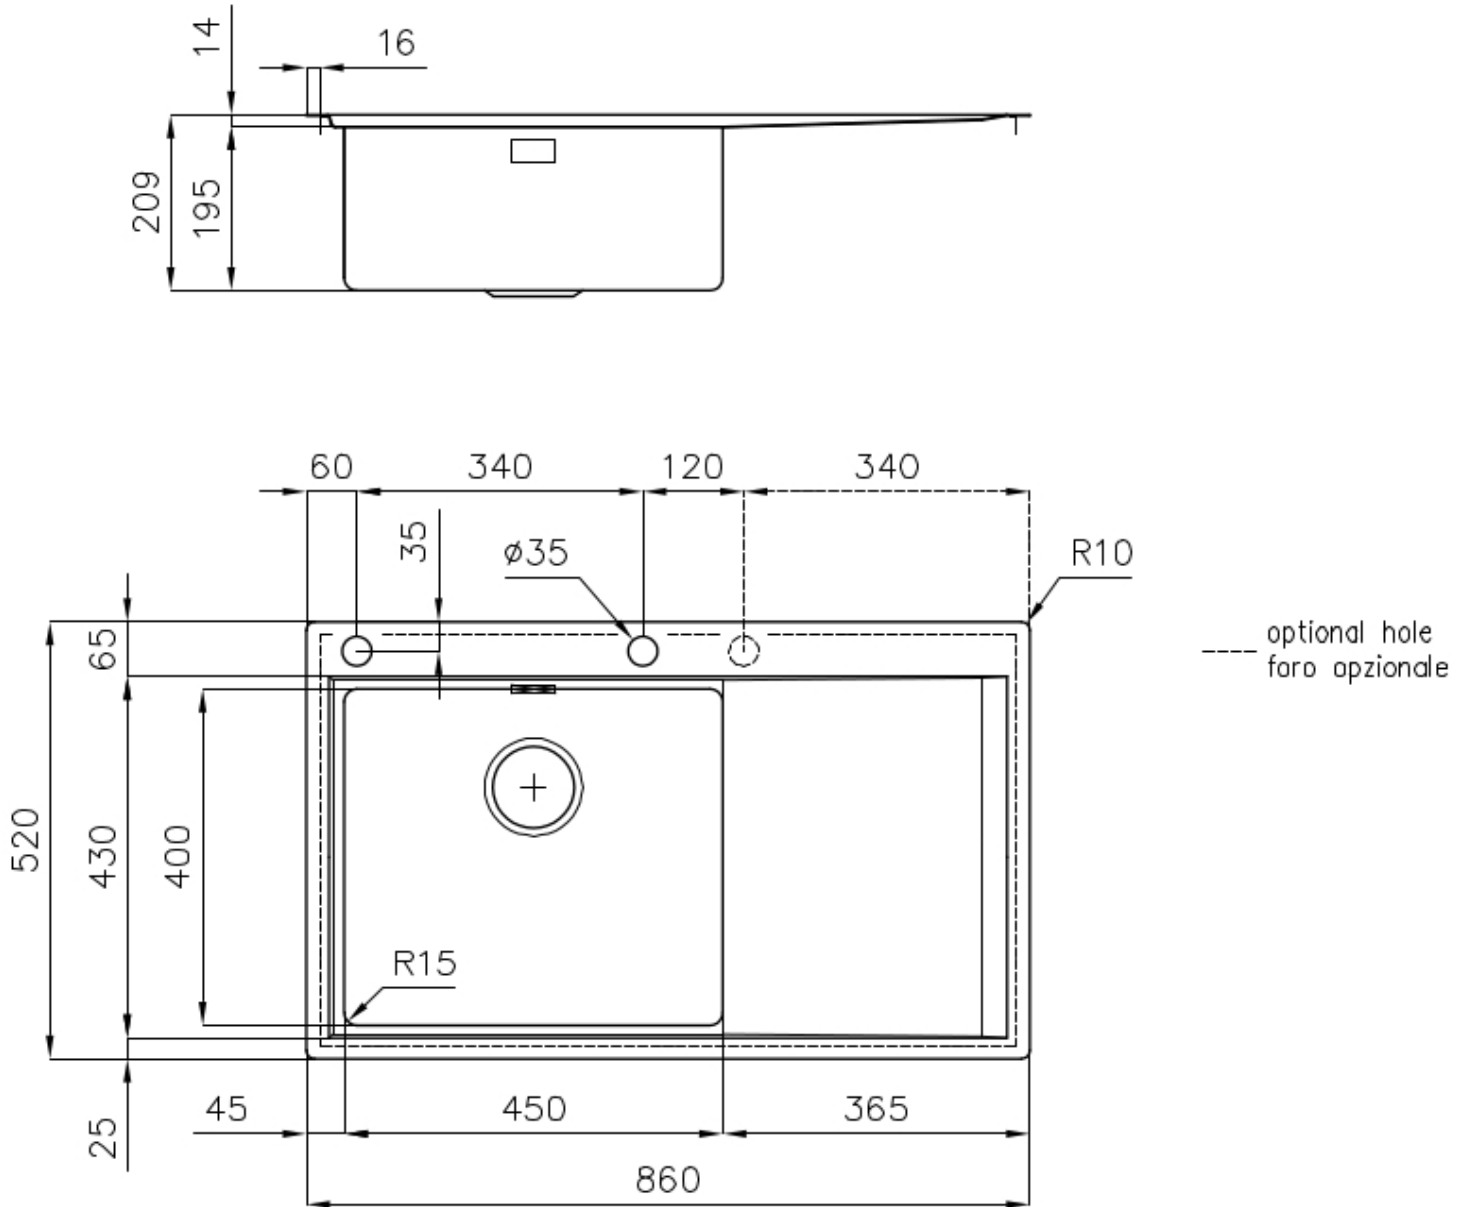

Sink Master

Bowl on the right

Kitchen Sinks

Code: 1250 051

DETAILS

Edge/Installation Type	Flush-mount Top-mount
Finish	Foster brushed
Material	AISI 304 stainless steel
Texture	Foster brushed
Base	60 cm
Dimensions	860 x 520 mm
Standard fittings	Fixing hooks, gasket, drain, overflow and siphon, boxed packing
Mixer holes	2 standard holes
Built-in hole	View technical data sheet

Drainer	Yes
Width	86 cm
Bowl dimension	450x400mm
Number of bowls	1 bowl
Waste fitting	Drain with automatic PM control

FEATURES

Automatic waste fitting	The waste-fitting with round remote knob is supplied; a practical accessory which makes it unnecessary to get wet in order to drain the water from the bowl.
Basket 3,5" waste fitting	The drain is equipped with a large 3.5" drain, with the practical basket cap that prevents the discharge of solid parts.
Deep bowls	This bowls reach an important depth, over 20 cm, thanks to the advanced production technology, that can be offer great capiciency and practicity in all the washing operations.
Double mixer hole	The large tap counter is already fitted with a series of 2 tap holes. In the second hole it is possible to install the remote control of the automatic drain or, alternatively, a practical soap dispenser.
High thickness	1mm thick steel. A significant thickness, which guarantees the maximum sturdiness and durability.
Perimetral overflow	The overflow is always a security on the Foster sinks that prevents the overflow of water in case of oversights. The perimeter drain solution improves aesthetics thanks to its square and essential shape.
Small radius	Bowls with squared shapes with a modern design and an increased capacity, for a minimal aesthetics connected with an extreme practicity.

TECHNICAL DATA

Lavello serie Master cod. 1250/05*

EQUIPMENT

Automatic waste fitting - PM

8407 113

OPTIONAL ACCESSORIES

Glass chopping board
8631 300

HDPE Chopping board
8657 001