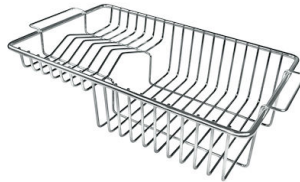

Drainer	Yes
Width	86 cm
Bowl dimension	450x400mm
Number of bowls	1 bowl
Waste fitting	Drain with automatic PM control

FEATURES

Automatic waste fitting	The waste-fitting with round remote knob is supplied; a practical accessory which makes it unnecessary to get wet in order to drain the water from the bowl.
Basket 3,5" waste fitting	The drain is equipped with a large 3.5" drain, with the practical basket cap that prevents the discharge of solid parts.
Deep bowls	This bowls reach an important depth, over 20 cm, thanks to the advanced production technology, that can be offer great capiciency and practicity in all the washing operations.
Double mixer hole	The large tap counter is already fitted with a series of 2 tap holes. In the second hole it is possible to install the remote control of the automatic drain or, alternatively, a practical soap dispenser.
High thickness	1mm thick steel. A significant thickness, which guarantees the maximum sturdiness and durability.
Perimetral overflow	The overflow is always a security on the Foster sinks that prevents the overflow of water in case of oversights. The perimeter drain solution improves aesthetics thanks to its square and essential shape.
Small radius	Bowls with squared shapes with a modern design and an increased capacity, for a minimal aesthetics connected with an extreme practicity.

TECHNICAL DATA

Lavello serie Master cod. 1250/05*

EQUIPMENT

Automatic waste fitting - PM

8407 113

OPTIONAL ACCESSORIES

Glass chopping board
8631 300

HDPE Chopping board
8657 001

HPDE Twin chopping board
8644 101

Stainless steel plate rack
8100 303

Stainless steel plate rack
8100 201

White bowl
8153 100

* only in combination with the accessory
8644 101

**Graters kit with ring-holder and
food collection tray**
8159 101