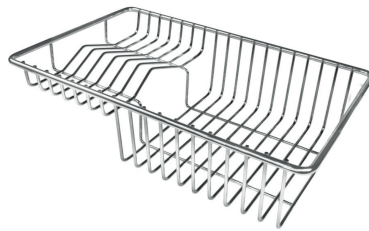

FEATURES

Double mixer hole	The large tap counter is already fitted with a series of 2 tap holes. In the second hole it is possible to install the remote control of the automatic drain or, alternatively, a practical soap dispenser.
High thickness	1mm thick steel. A significant thickness, which guarantees the maximum sturdiness and durability.
Automatic waste fitting	The waste-fitting with round remote knob is supplied; a practical accessory which makes it unnecessary to get wet in order to drain the water from the bowl.
Basket 3,5" waste fitting	The drain is equipped with a large 3.5" drain, with the practical basket cap that prevents the discharge of solid parts.
Perimetral overflow	The overflow is always a security on the Foster sinks that prevents the overflow of water in case of oversights. The perimeter drain solution improves aesthetics thanks to its square and essential shape.
Small radius	Bowls with squared shapes with a modern design and an increased capacity, for a minimal aesthetics connected with an extreme practicality.
Deep bowls	This bowls reach an important depth, over 20 cm, thanks to the advanced production technology, that can be offer great capieny and practicality in all the washing operations.

HPDE Twin chopping board 8644 101

Iroko-wood chopping board with stainless steel colander 8644 042

Iroko-wood sliding chopping board 8644 041

Iroko-wood twin chopping board
8644 004

Stainless steel colander 8154 000

Stainless steel plate rack 8100 154

Stainless steel plate rack 8100 201

Stainless steel plate rack 8100 303

White bowl 8153 100

Graters kit with ring-holder and
food collection tray 8159 101

Stainless steel perforated tray
8151 000