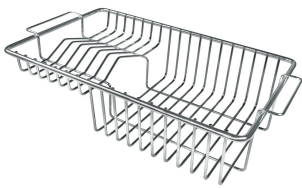

FEATURES

Double mixer hole	The large tap counter is already fitted with a series of 2 tap holes. In the second hole it is possible to install the remote control of the automatic drain or, alternatively, a practical soap dispenser.
High thickness	1mm thick steel. A significant thickness, which guarantees the maximum sturdiness and durability.
Automatic waste fitting	The waste-fitting with round remote knob is supplied; a practical accessory which makes it unnecessary to get wet in order to drain the water from the bowl.
Basket 3,5" waste fitting	The drain is equipped with a large 3.5" drain, with the practical basket cap that prevents the discharge of solid parts.
Perimetral overflow	The overflow is always a security on the Foster sinks that prevents the overflow of water in case of oversights. The perimeter drain solution improves aesthetics thanks to its square and essential shape.
Small radius	Bowls with squared shapes with a modern design and an increased capacity, for a minimal aesthetics connected with an extreme practicality.
Deep bowls	This bowls reach an important depth, over 20 cm, thanks to the advanced production technology, that can be offer great capieny and practicality in all the washing operations.

HPDE Twin chopping board 8644 101

Iroko-wood chopping board with stainless steel colander 8644 042

Iroko-wood sliding chopping board 8644 041

Iroko-wood twin chopping board
8644 004

Stainless steel colander 8154 000

Stainless steel plate rack 8100 154

Stainless steel plate rack 8100 201

Stainless steel plate rack 8100 303

White bowl 8153 100

Graters kit with ring-holder and
food collection tray 8159 101

Stainless steel perforated tray
8151 000