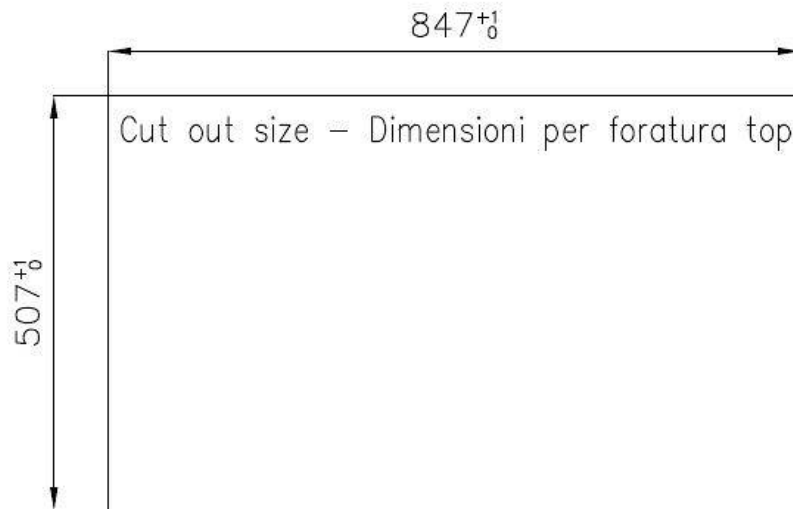

Lavello serie Master cod. 1250/05*