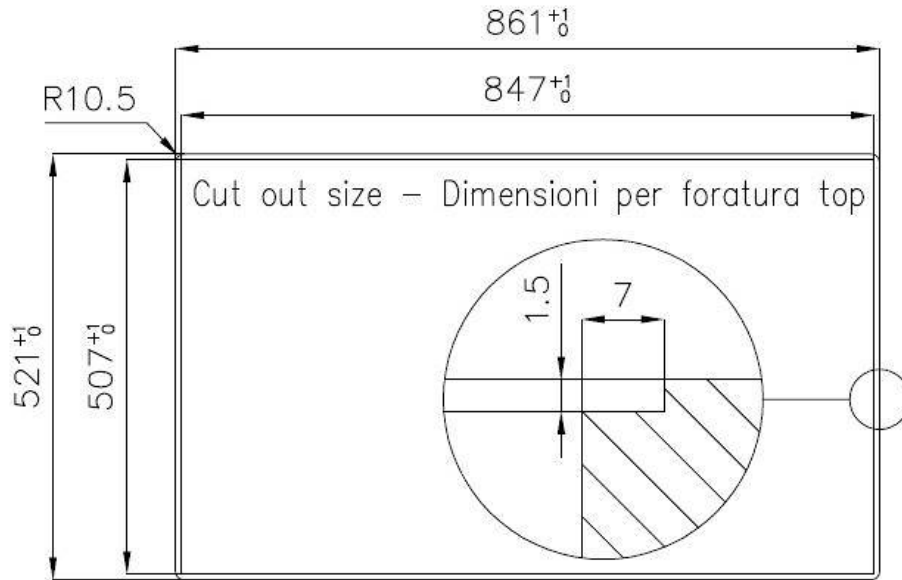

Lavello serie Master cod. 1250/05*