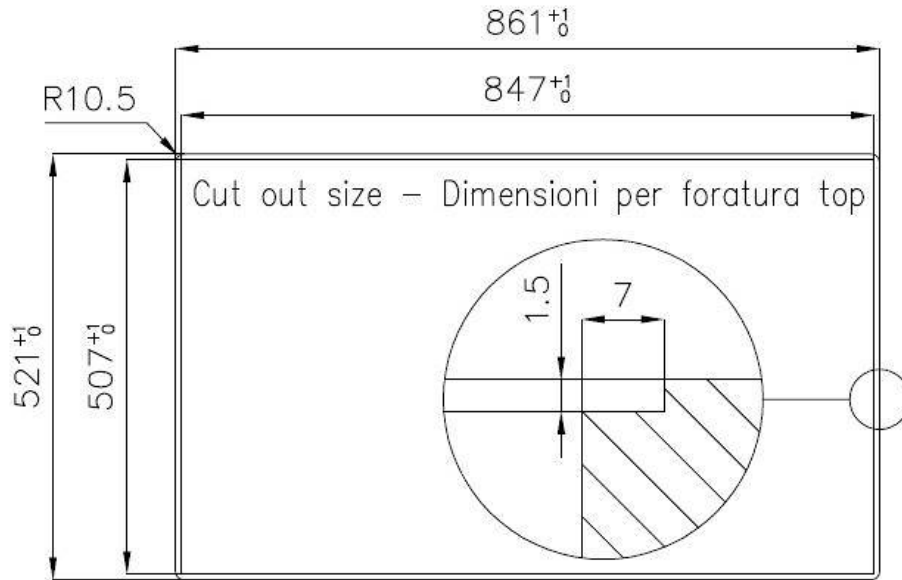

Small radius Bowls with squared shapes with a modern design and an increased capacity, for a minimal aesthetics connected with an extreme practicity.

TECHNICAL DATA

Lavello serie Master cod. 1250/05*

GALLERY