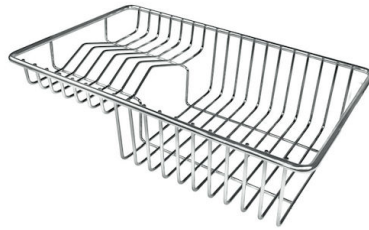

EQUIPMENT

Automatic waste fitting

OPTIONAL ACCESSORIES

Cestello inox

Glass chopping board

HPDE Chopping board

HPDE Twin chopping board

Iroko-wood chopping board with stainless steel colander

Iroko-wood sliding chopping board

Iroko-wood twin chopping board

Stainless steel colander

Stainless steel plate rack

Stainless steel plate rack

Stainless steel plate rack

White bowl

Graters kit with ring-holder and food collection tray