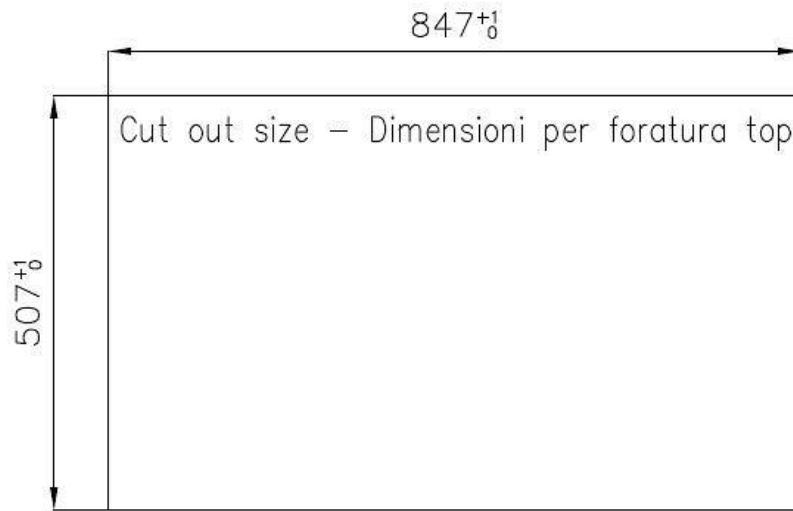

High thickness 1mm thick steel. A significant thickness, which guarantees the maximum sturdiness and durability.

Perimetral overflow The overflow is always a security on the Foster sinks that prevents the overflow of water in case of oversights. The perimeter drain solution improves aesthetics thanks to its square and essential shape.

Small radius Bowls with squared shapes with a modern design and an increased capacity, for a minimal aesthetics connected with an extreme practicity.

TECHNICAL DATA

Lavello serie Master cod. 1250/05*

GALLERY