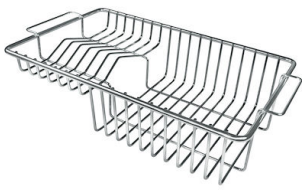

EQUIPMENT

Automatic waste fitting

OPTIONAL ACCESSORIES

Cestello inox

Glass chopping board

HPDE Chopping board

HPDE Twin chopping board

Iroko-wood chopping board with stainless steel colander

Iroko-wood sliding chopping board

Iroko-wood twin chopping board

Stainless steel colander

Stainless steel plate rack

Stainless steel plate rack

Stainless steel plate rack

White bowl

Graters kit with ring-holder and food collection tray