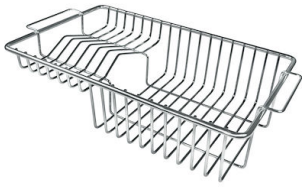

Stainless steel plate rack