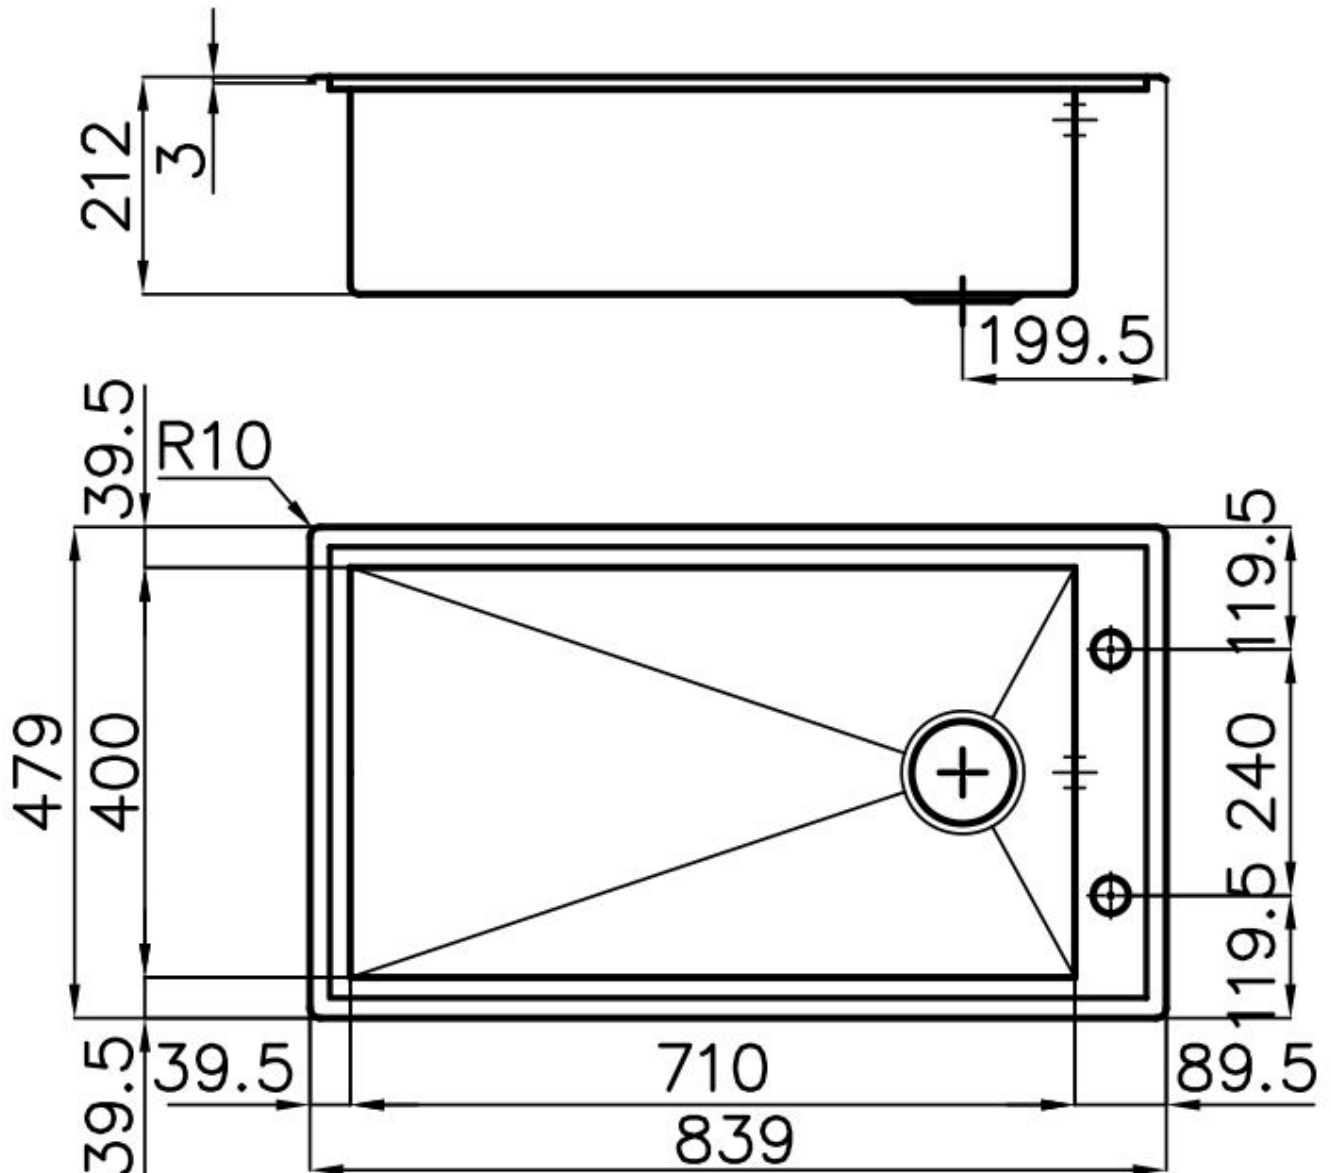

Small radius

Bowls with squared shapes with a modern design and an increased capacity, for a minimal aesthetics connected with an extreme practicality.

TECHNICAL DATA