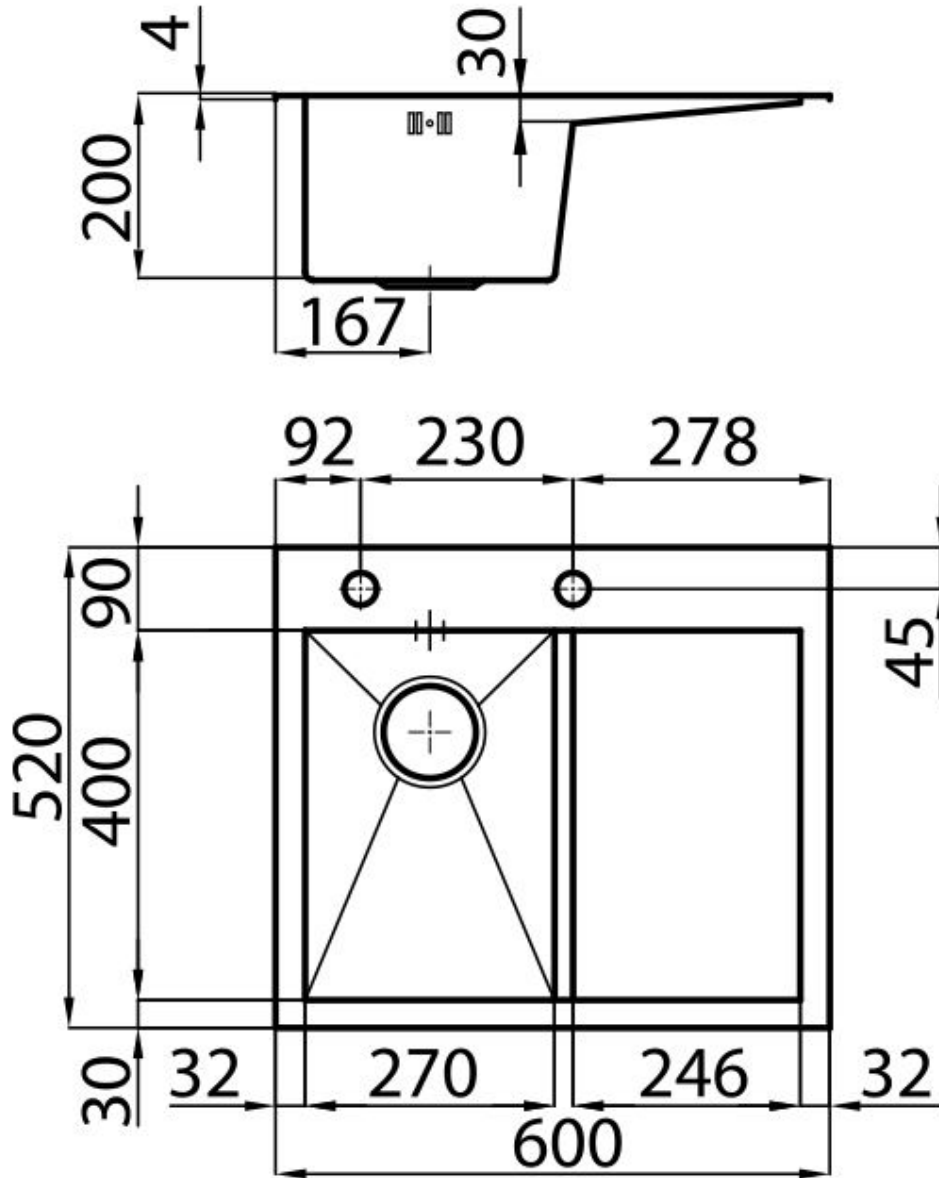

TECHNICAL DATA