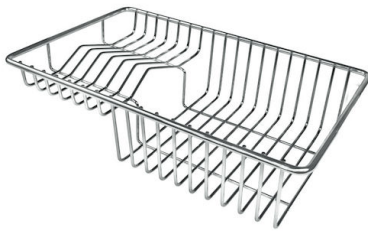

FEATURES

Automatic waste fitting	The waste-fitting with round remote knob is supplied; a practical accessory which makes it unnecessary to get wet in order to drain the water from the bowl.
Basket 3,5" waste fitting	The drain is equipped with a large 3.5" drain, with the practical basket cap that prevents the discharge of solid parts.
Deep bowls	This bowls reach an important depth, over 20 cm, thanks to the advanced production technology, that can be offer great capiciency and practicity in all the washing operations.
Diamond-shape bottom	The draining of water is an important feature in a sink, and it's always taken good care of in Foster products. In the bent-welded sinks, which would have a flat bottom, the proper draining is guaranteed by the elegant beveling, which helps the water flow.
Double mixer hole	The large tap counter is already fitted with a series of 2 tap holes. In the second hole it is possible to install the remote control of the automatic drain or, alternatively, a practical soap dispenser.
High thickness	1mm thick steel. A significant thickness, which guarantees the maximum sturdiness and durability.
Perimetral overflow	The overflow is always a security on the Foster sinks that prevents the overflow of water in case of oversights. The perimeter drain solution improves aesthetics thanks to its square and essential shape.
Small radius	Bowls with squared shapes with a modern design and an increased capacity, for a minimal aesthetics connected with an extreme practicity.

TECHNICAL DATA

GALLERY

EQUIPMENT

Automatic waste fitting

OPTIONAL ACCESSORIES

Glass chopping board

HPDE Chopping board

HPDE Twin chopping board

Iroko-wood chopping board with stainless steel colander

Iroko-wood sliding chopping board

Stainless steel plate rack

Stainless steel plate rack

White bowl

Graters kit with ring-holder and food collection tray