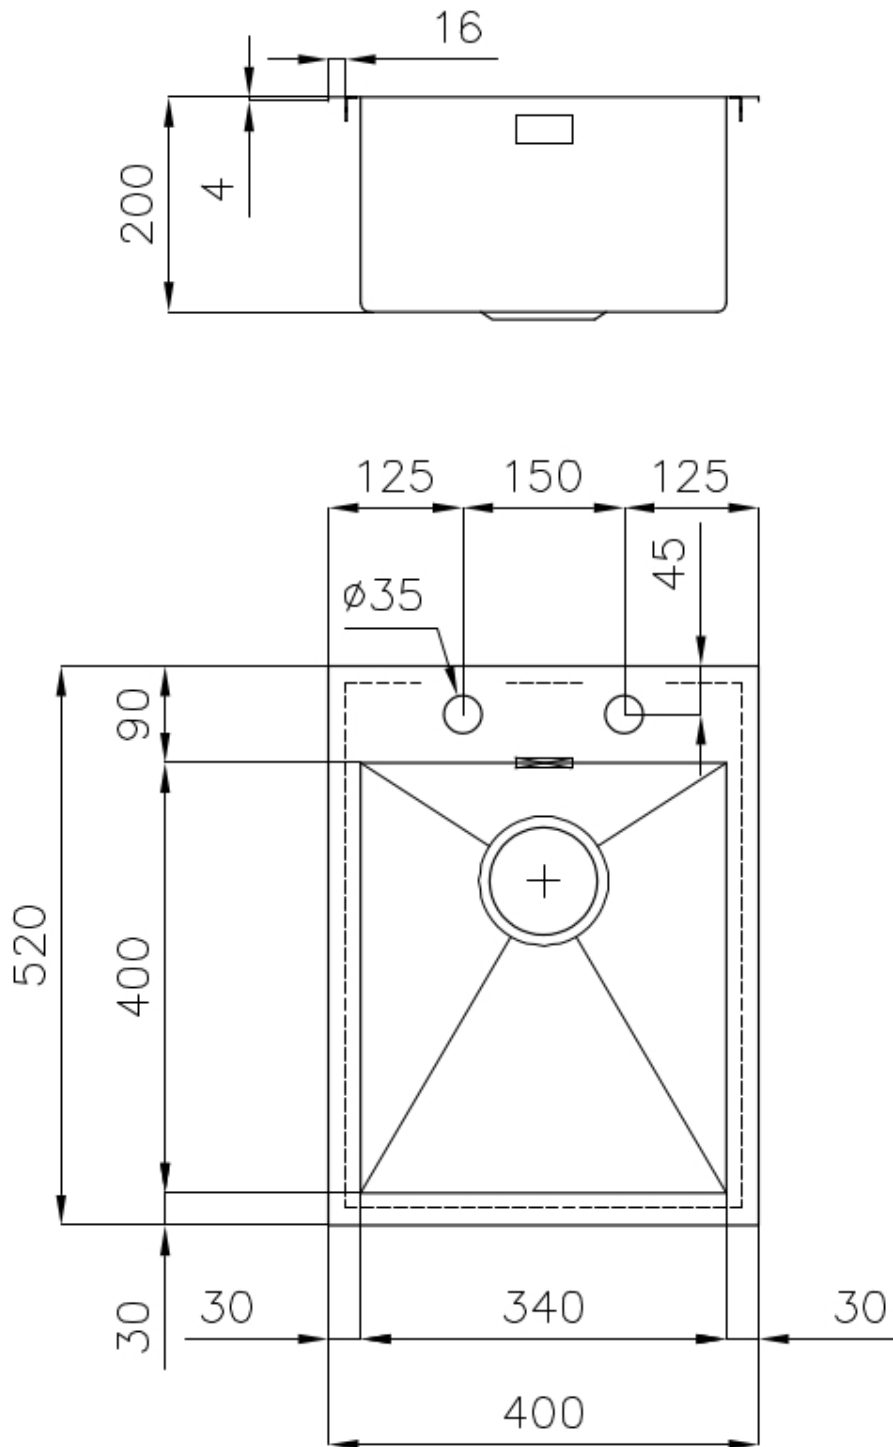

TECHNICAL DATA