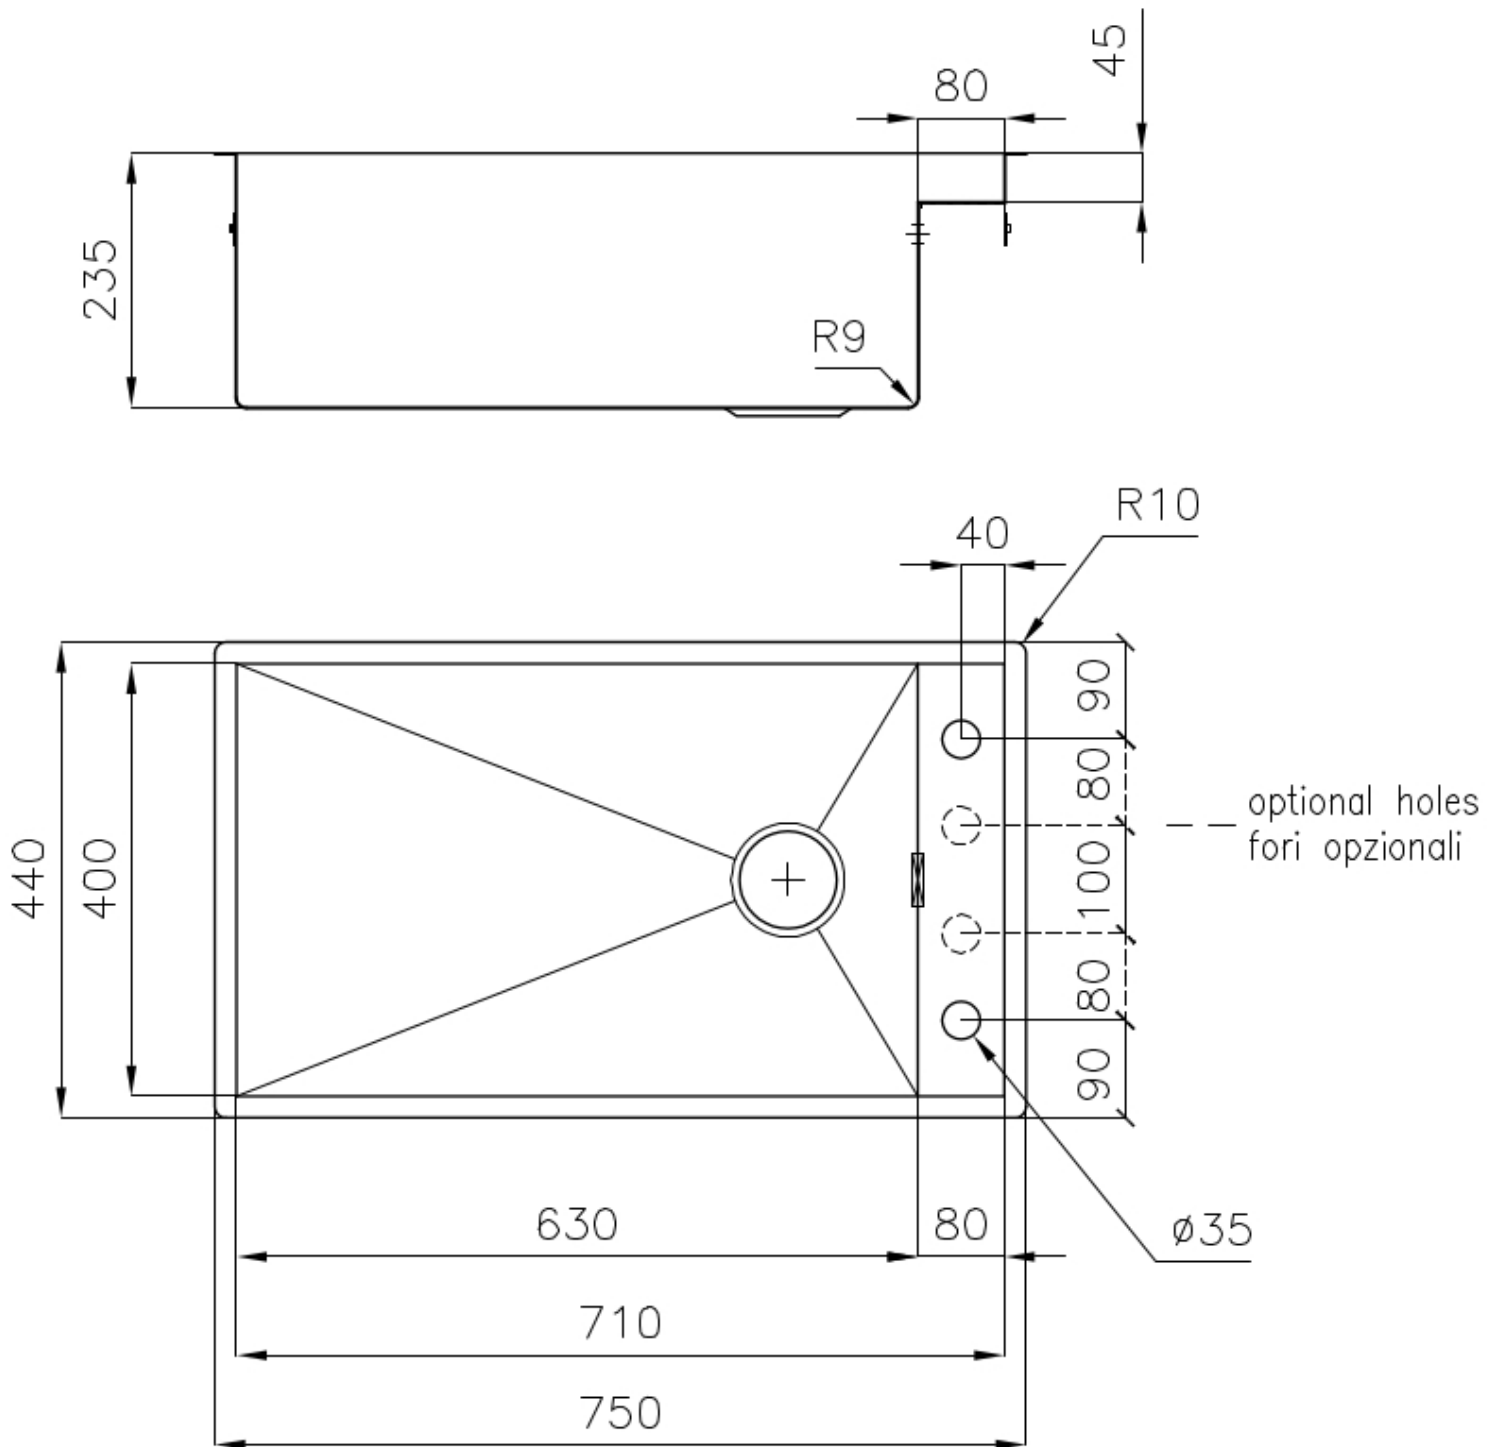

Sink Quadra

Kitchen Sinks

Code: 1237 050

DETAILS

Edge/Installation Type	Flush-mount Top-mount
Finish	Foster brushed
Material	AISI 304 stainless steel
Texture	Brushed in line
Base	80 cm
Dimensions	750x440 mm
Standard fittings	Fixing hooks, gasket, drain, overflow and siphon, boxed packing
Mixer holes	2 standard holes - 3rd and 4th holes on request
Built-in hole	View technical data sheet

Drainer No

Width 75 cm

Bowl dimension 630x400mm

Number of bowls 1 bowl

Waste fitting 3,5" drain

Notes: Eclipse mixer tap (8499 000) compatible by swapping the automatic wastefitting with either 8407 116 or 8407 117.

FEATURES

Basket 3,5" waste fitting The drain is equipped with a large 3.5" drain, with the practical basket cap that prevents the discharge of solid parts.

Deep bowls This bowls reach an important depth, over 20 cm, thanks to the advanced production technology, that can be offer great capiciency and practicity in all the washing operations.

Squared bowls - 0/9 radius The square bowls of Foster have perfectly squared vertical edges, while those on the bottom have a small radius of 9 mm that facilitates cleaning operations.

TECHNICAL DATA

Lavello / Sink cod. 1237 050