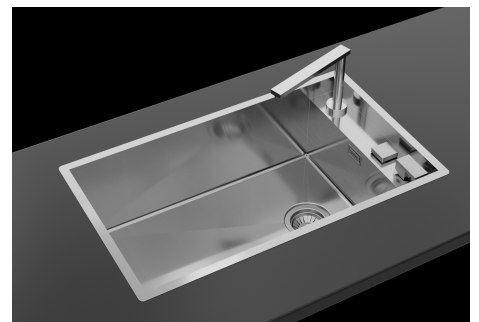

Lavello / Sink cod. 1237 050

GALLERY