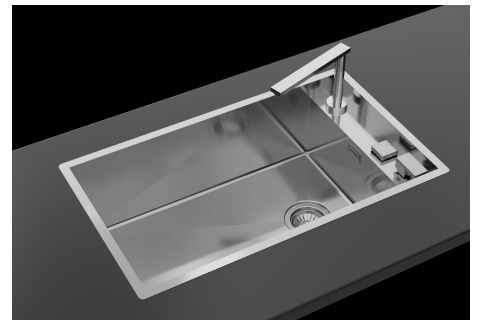

Lavello / Sink cod. 1236 050

GALLERY