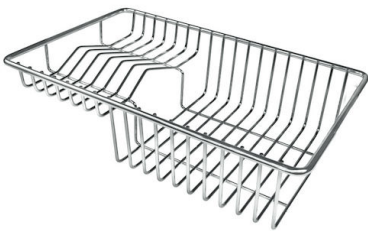

## OPTIONAL ACCESSORIES

**Glass chopping board**  
8631 300

**HDPE Chopping board**  
8657 001

**HPDE Twin chopping board**  
8644 101

**Stainless steel plate rack**  
8100 303

**Stainless steel plate rack**  
8100 201

**White bowl**  
8153 100

\* only in combination with the accessory  
8644 101

**Black grid**  
8100 617

**Graters kit with ring-holder and food collection tray**  
8159 101  
\* only in combination with the accessory  
8644 101