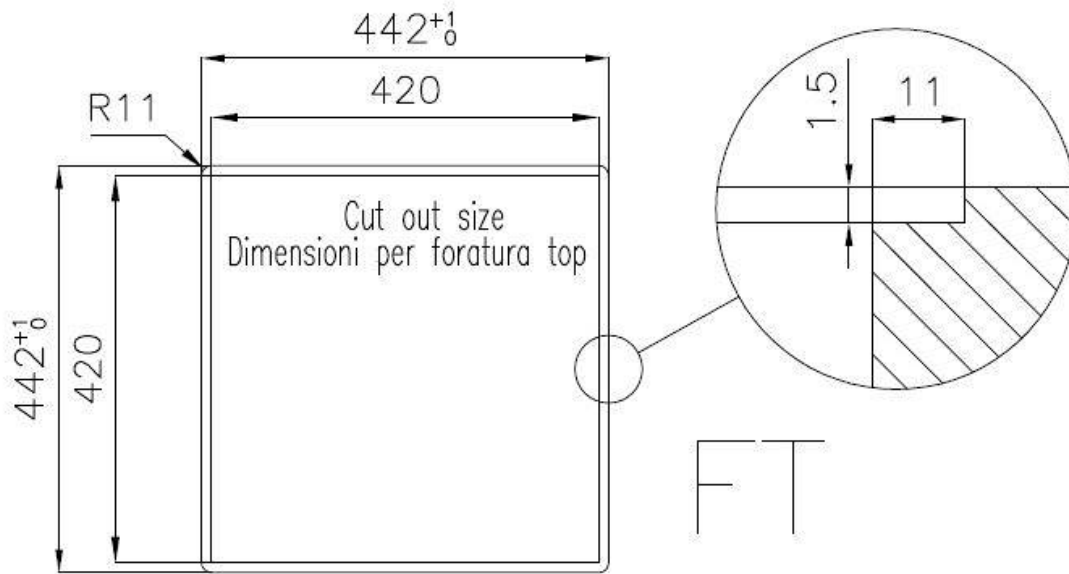

Lavello / Sink cod. 1236 050