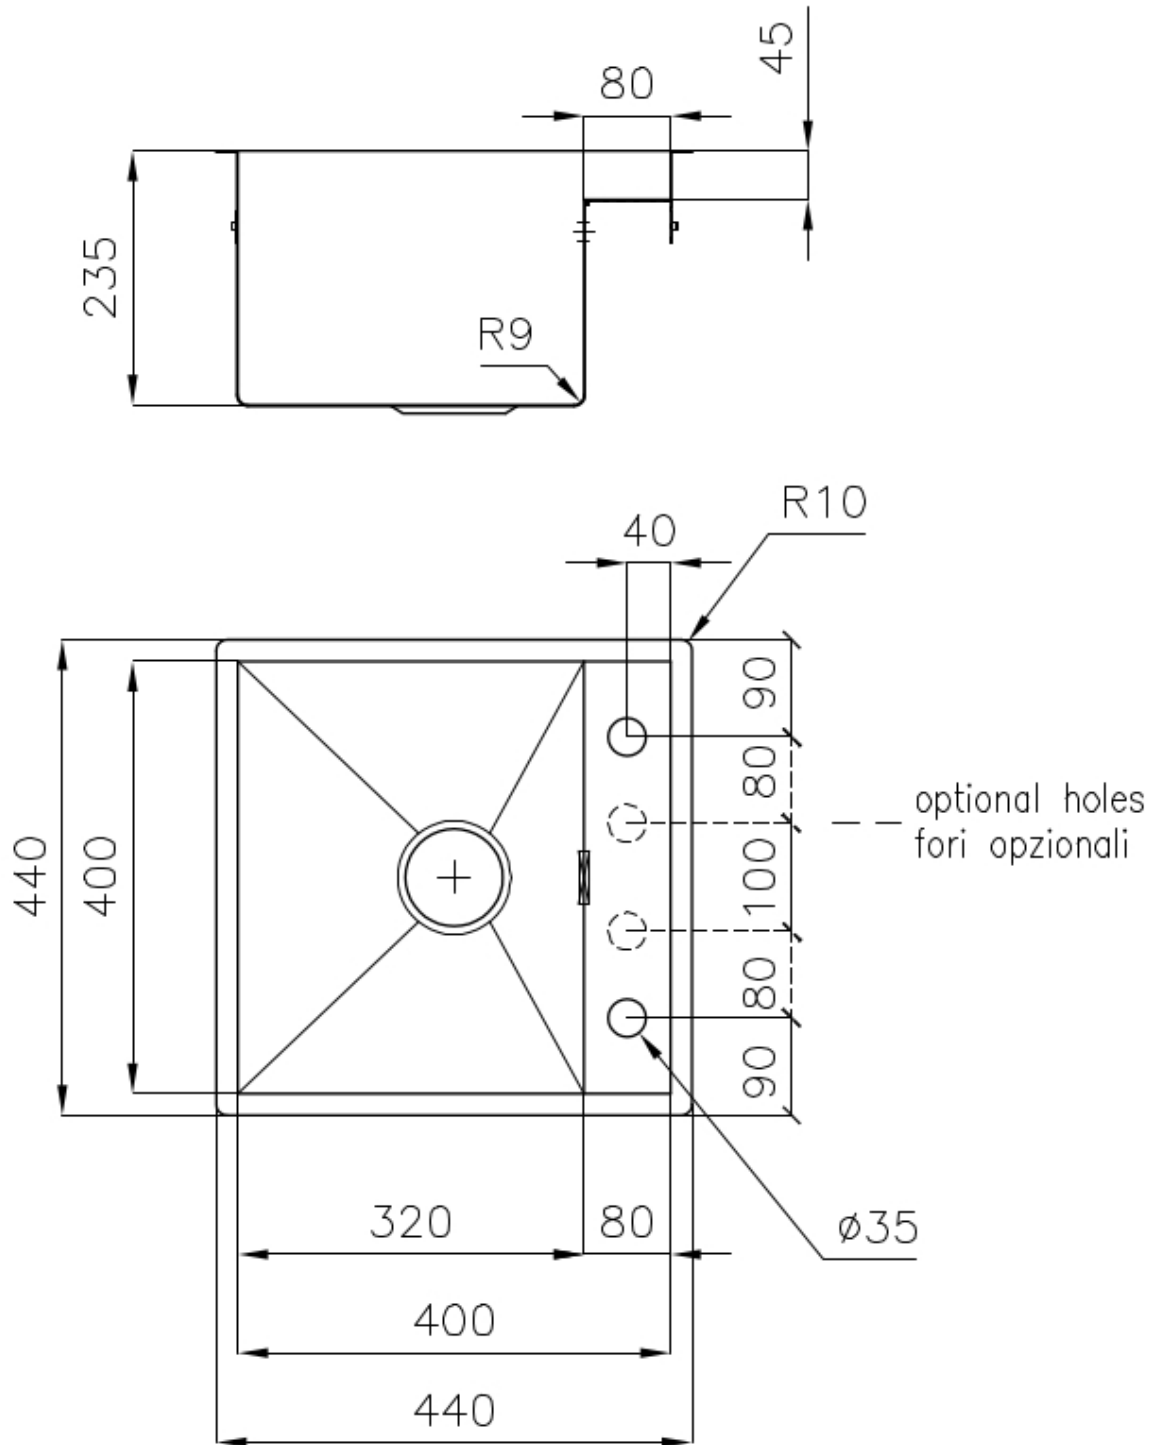

TECHNICAL DATA