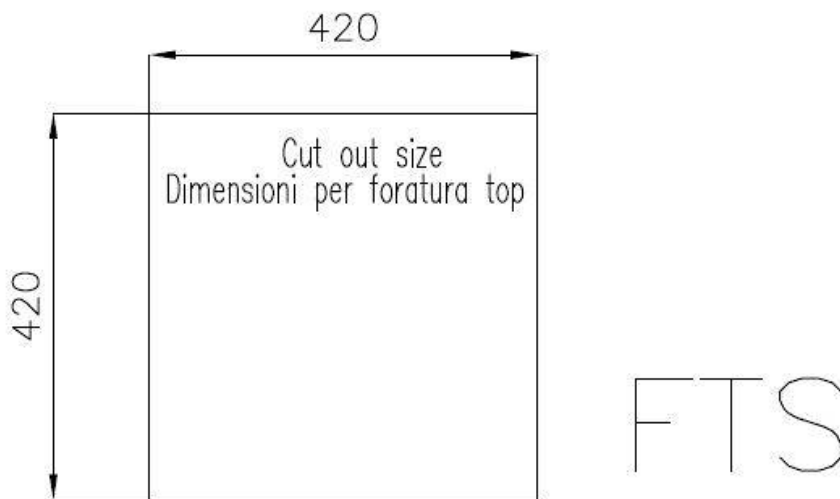

Lavello / Sink cod. 1236 050