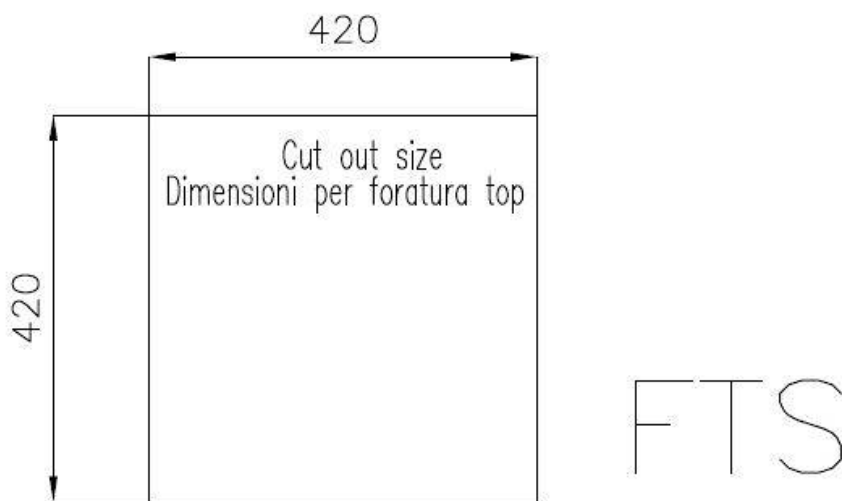

Lavello / Sink cod. 1236 050