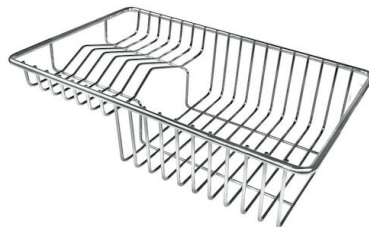

FEATURES

Basket 3,5" waste fitting	The drain is equipped with a large 3.5" drain, with the practical basket cap that prevents the discharge of solid parts.
Deep bowls	This bowls reach an important depth, over 20 cm, thanks to the advanced production technology, that can be offer great capieny and practicity in all the washing operations.
Diamond-shape bottom	The draining of water is an important feature in a sink, and it's always taken good care of in Foster products. In the bent-welded sinks, which would have a flat bottom, the proper draining is guaranteed by the elegant beveling, which helps the water flow.
High thickness	1mm thick steel. A significant thickness, which guarantees the maximum sturdiness and durability.
Perimetral overflow	The overflow is always a security on the Foster sinks that prevents the overflow of water in case of oversights. The perimeter drain solution improves aesthetics thanks to its square and essential shape.
Squared bowls - 0/9 radius	The square bowls of Foster have perfectly squared vertical edges, while those on the bottom have a small radius of 9 mm that facilitates cleaning operations.

Combination of Eclipse mixer tap (8499 000), Twin chopping board (8644 004) and automatic waste fitting (8407 116 or 8407 117)

EQUIPMENT

Automatic waste fitting

OPTIONAL ACCESSORIES

Cestello inox

Glass chopping board

HPDE Chopping board

HPDE Twin chopping board

Iroko-wood chopping board with stainless steel colander

Iroko-wood sliding chopping board

Iroko-wood twin chopping board

Stainless steel colander

Stainless steel plate rack

Stainless steel plate rack

Stainless steel plate rack

White bowl

Graters kit with ring-holder and food collection tray

Stainless steel perforated tray

WARNING:

The accessories 8159101, 8100303,8151000 are only usable in combination with 8644101