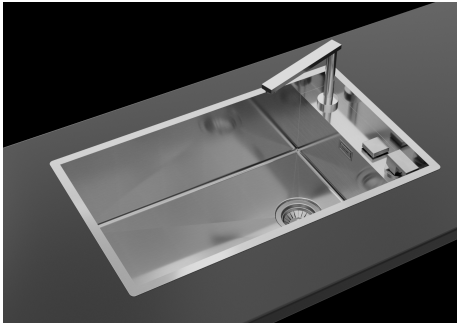

GALLERY

EQUIPMENT

OPTIONAL ACCESSORIES