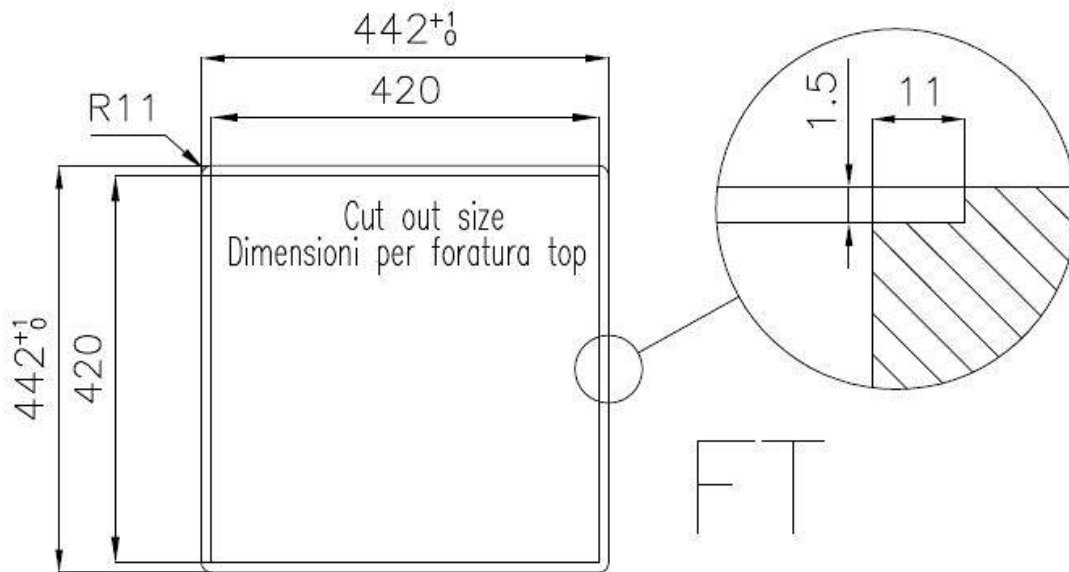

Lavello / Sink cod. 1236 050