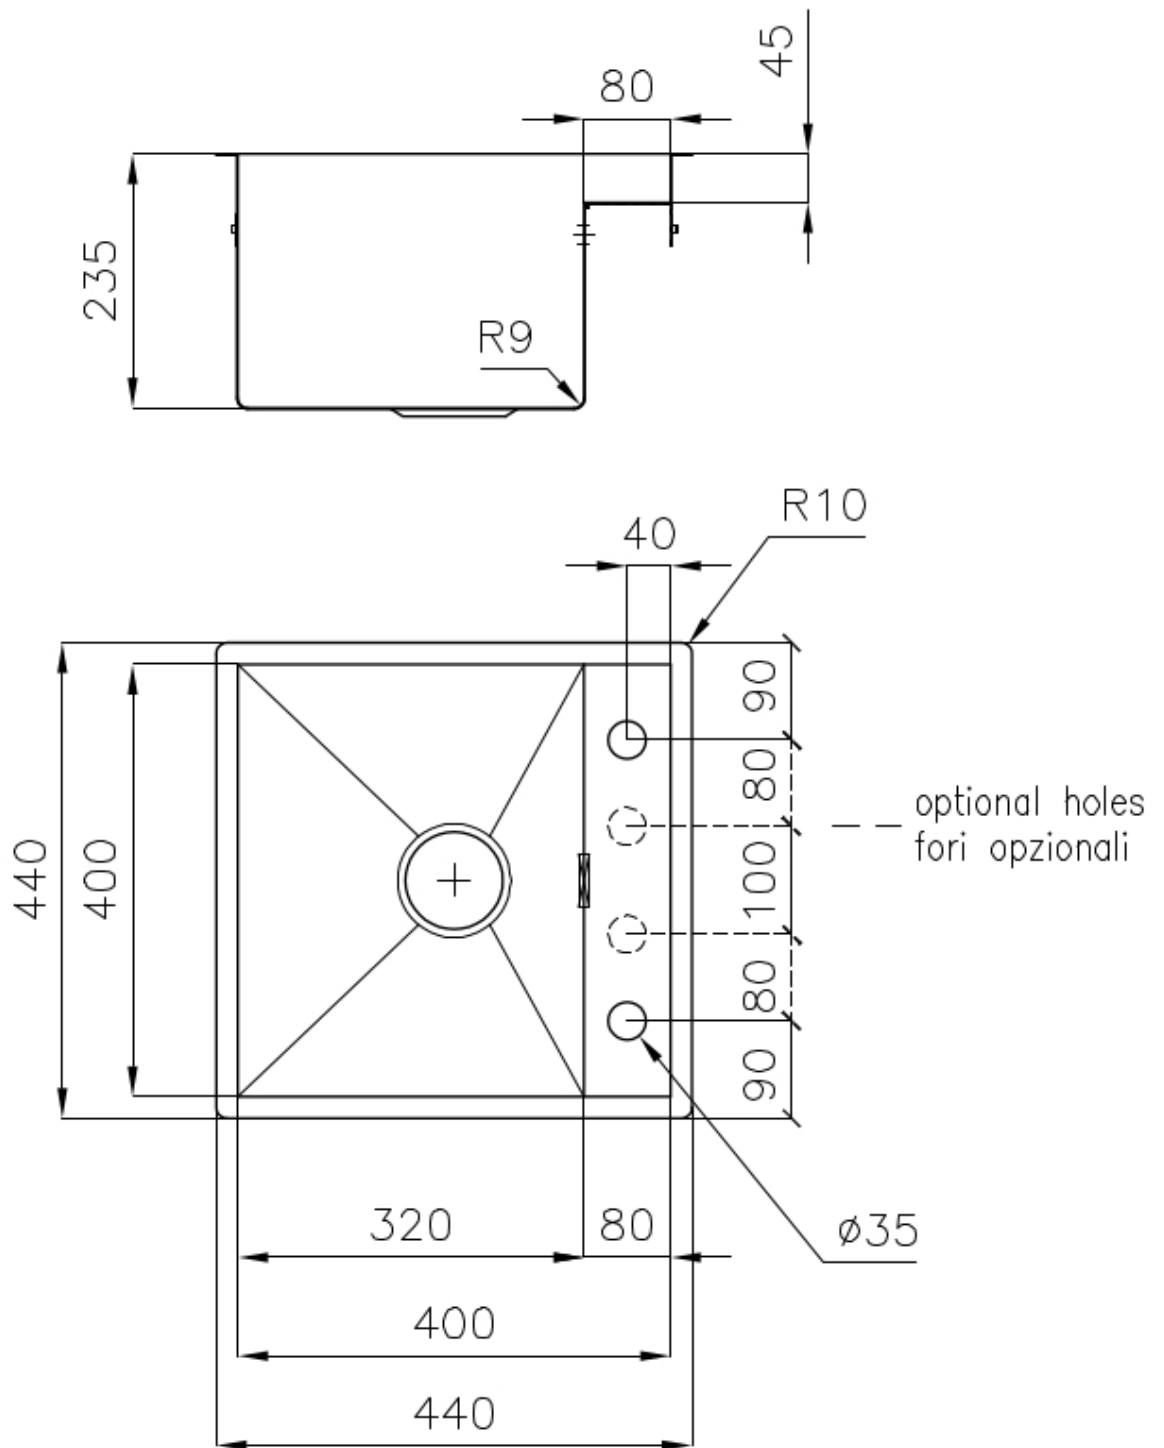

TECHNICAL DATA