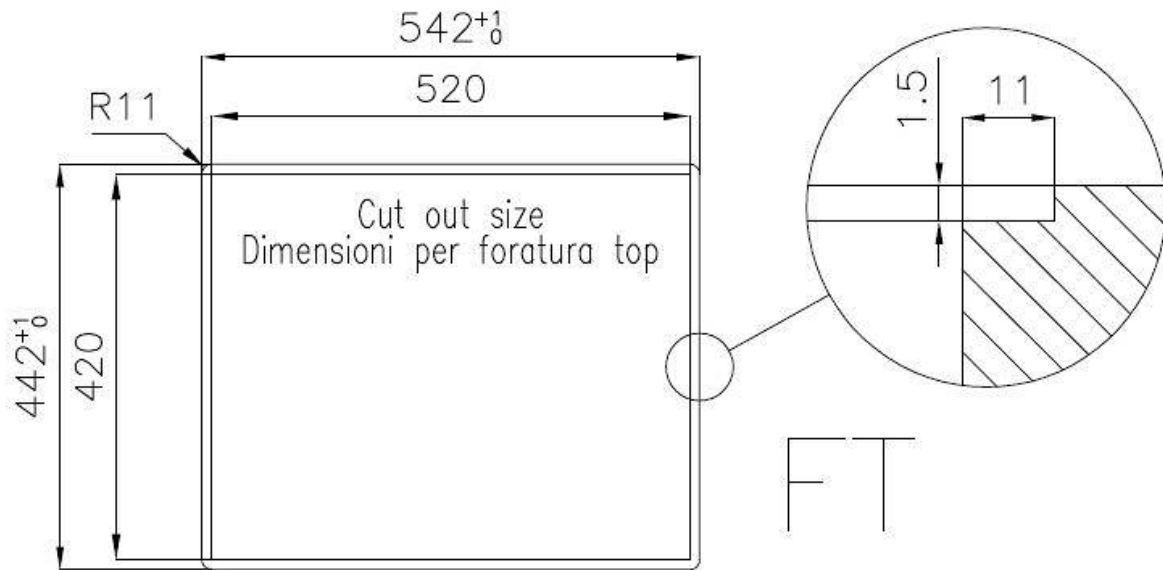

Base 60 cm

Dimensions 540x440 mm

Standard fittings Fixing hooks, gasket, drain, overflow and siphon, boxed packing

Mixer holes 2 standard holes - 3rd and 4th holes on request

Built-in hole [View technical data sheet](#)

High thickness 1mm thick steel. A significant thickness, which guarantees the maximum sturdiness and durability.

Perimetral overflow The overflow is always a security on the Foster sinks that prevents the overflow of water in case of oversights. The perimeter drain solution improves aesthetics thanks to its square and essential shape.

Squared bowls - 0/9 radius The square bowls of Foster have perfectly squared vertical edges, while those on the bottom have a small radius of 9 mm that facilitates cleaning operations.

TECHNICAL DATA

Lavello / Sink cod. 1235 050