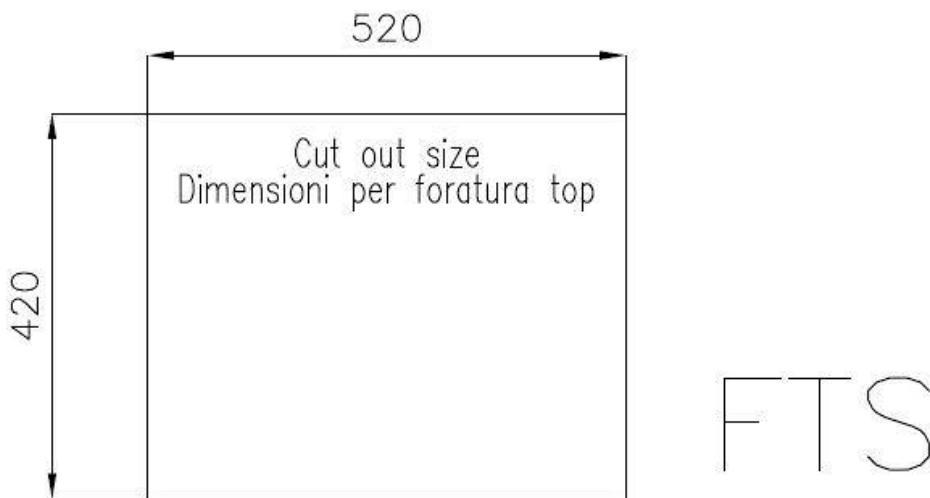

Base 60 cm

Dimensions 540x440 mm

Standard fittings Fixing hooks, gasket, drain, overflow and siphon, boxed packing

Mixer holes 2 standard holes - 3rd and 4th holes on request

Built-in hole [View technical data sheet](#)

High thickness 1mm thick steel. A significant thickness, which guarantees the maximum sturdiness and durability.

Perimetral overflow The overflow is always a security on the Foster sinks that prevents the overflow of water in case of oversights. The perimeter drain solution improves aesthetics thanks to its square and essential shape.

Squared bowls - 0/9 radius The square bowls of Foster have perfectly squared vertical edges, while those on the bottom have a small radius of 9 mm that facilitates cleaning operations.

TECHNICAL DATA

Lavello / Sink cod. 1235 050