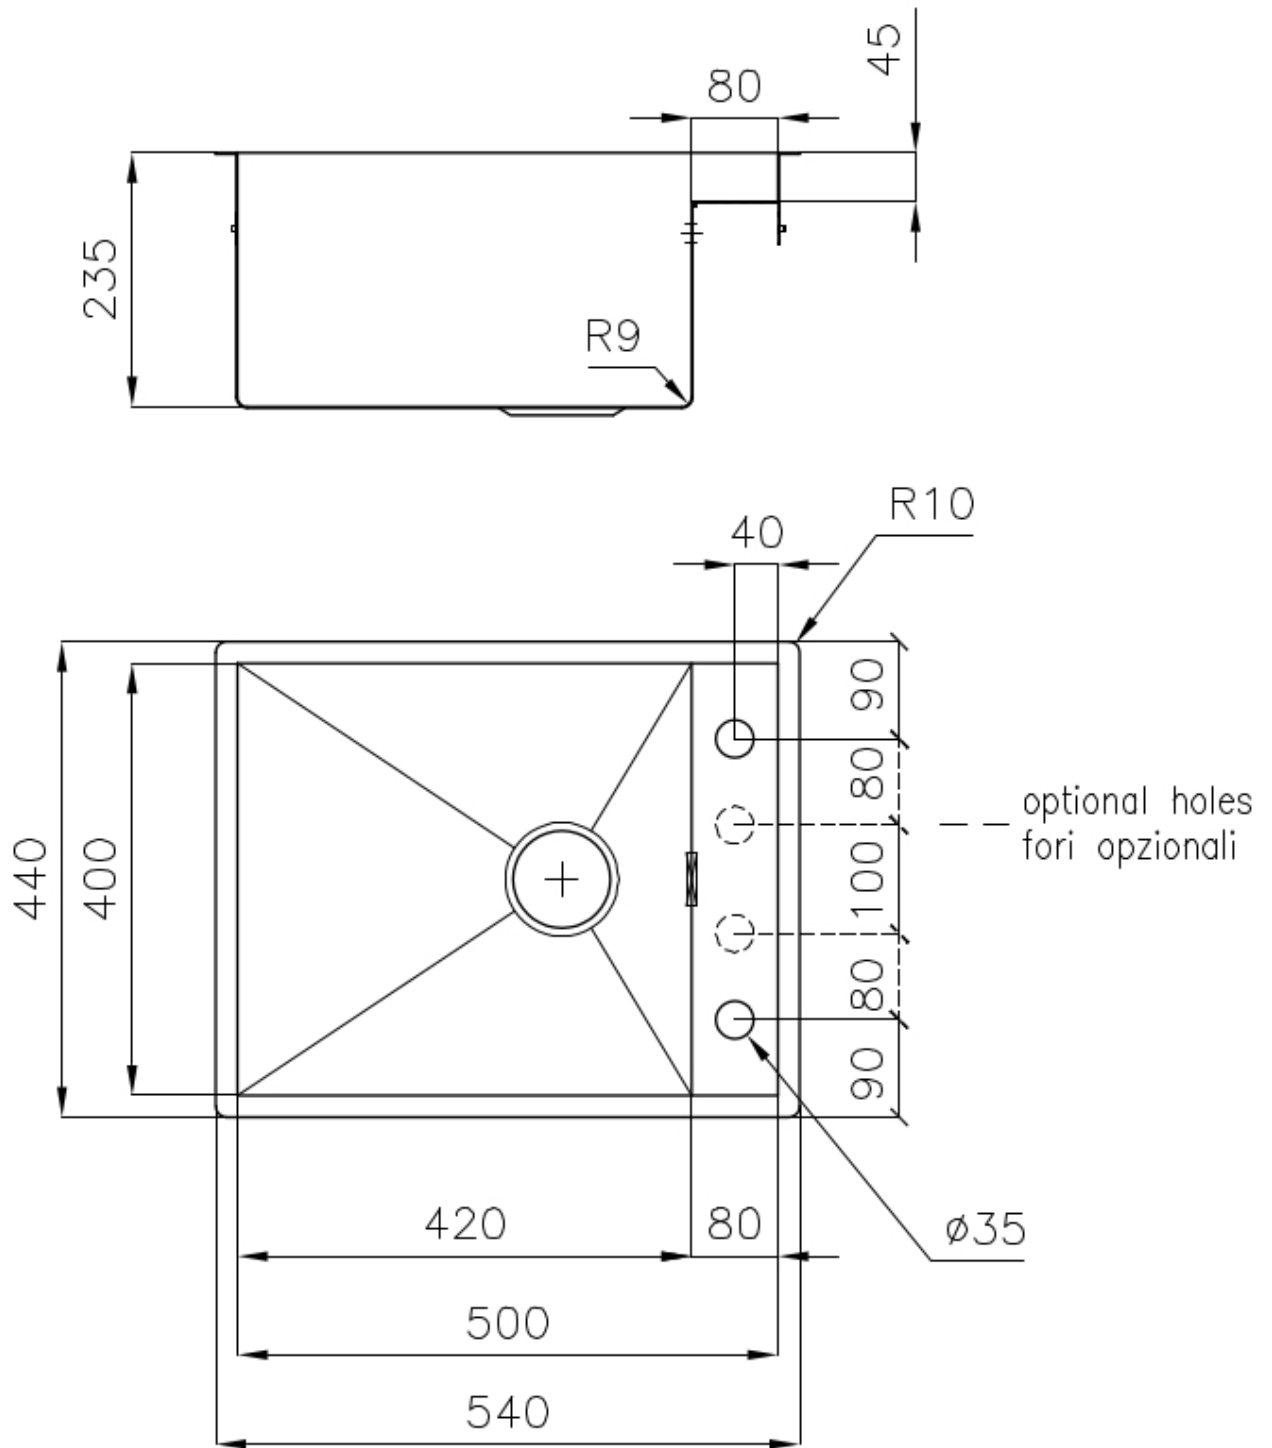

Base 60 cm

Dimensions 540x440 mm

Standard fittings Fixing hooks, gasket, drain, overflow and siphon, boxed packing

Mixer holes 2 standard holes - 3rd and 4th holes on request

Built-in hole [View technical data sheet](#)

Drainer No

Width 54 cm

Bowl dimension 420x400mm

Number of bowls 1 bowl

Waste fitting 3,5" drain

Notes: Eclipse mixer tap (8499 000) compatible by swapping the automatic wastefitting with either 8407 116 or 8407 117.

FEATURES

Basket 3,5" waste fitting The drain is equipped with a large 3.5" drain, with the practical basket cap that prevents the discharge of solid parts.

Deep bowls This bowls reach an important depth, over 20 cm, thanks to the advanced production technology, that can be offer great capiciency and practicity in all the washing operations.

Squared bowls - 0/9 radius The square bowls of Foster have perfectly squared vertical edges, while those on the bottom have a small radius of 9 mm that facilitates cleaning operations.

TECHNICAL DATA

Lavello / Sink cod. 1235 050