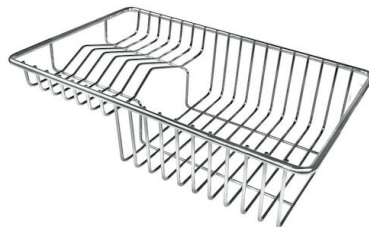

HPDE Chopping board

HPDE Twin chopping board

Iroko-wood chopping board with stainless steel colander

Iroko-wood sliding chopping board

Iroko-wood twin chopping board

Stainless steel colander

Stainless steel plate rack

Stainless steel plate rack

Stainless steel plate rack

White bowl

Graters kit with ring-holder and food collection tray

Stainless steel perforated tray

WARNING:

The accessories 8159101, 8100303,8151000 are only usable in combination with 8644101