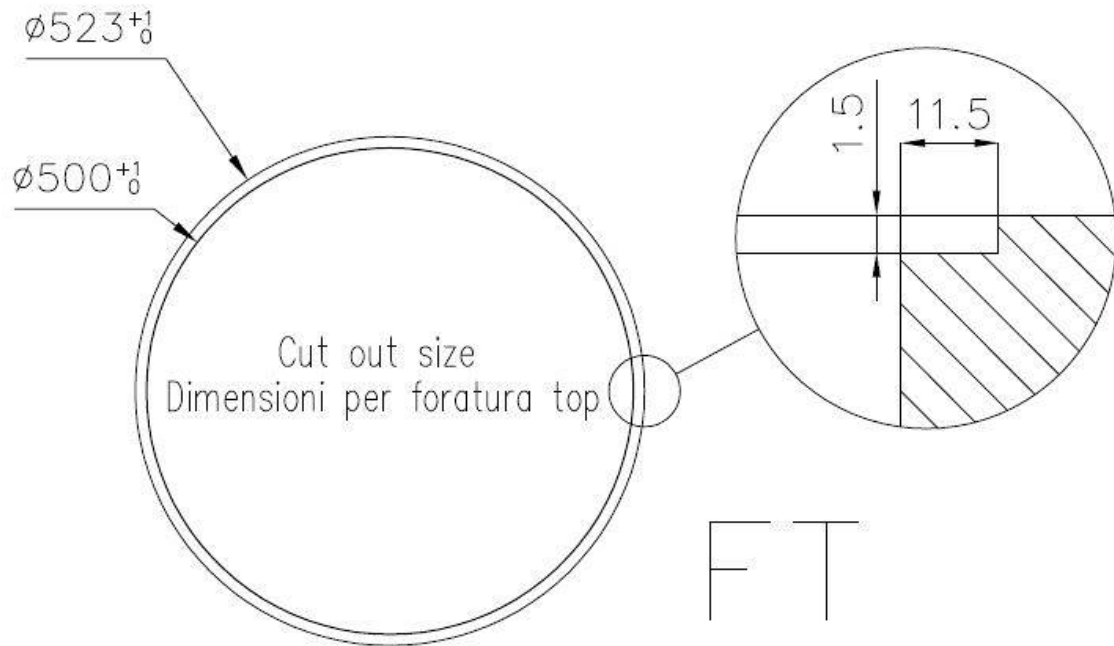

Lavello serie CQ cod. 1222/000

GALLERY