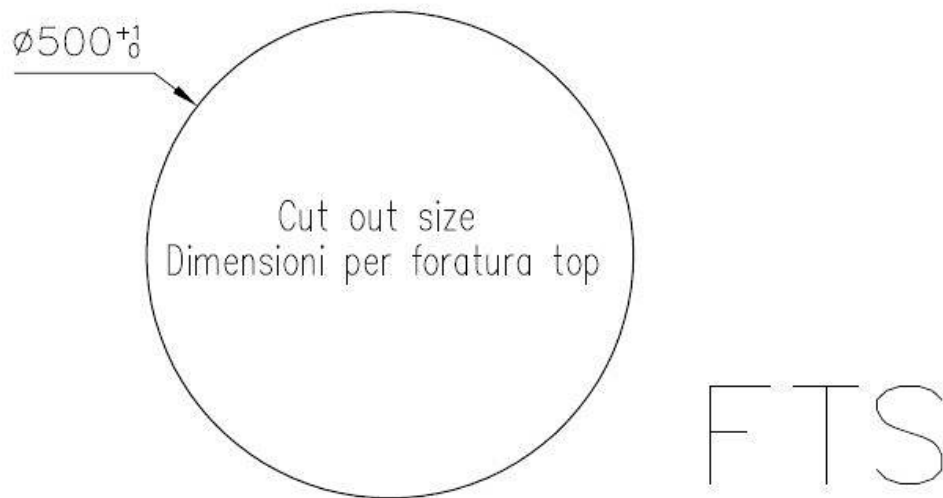

Lavello serie CQ cod. 1222/000

GALLERY