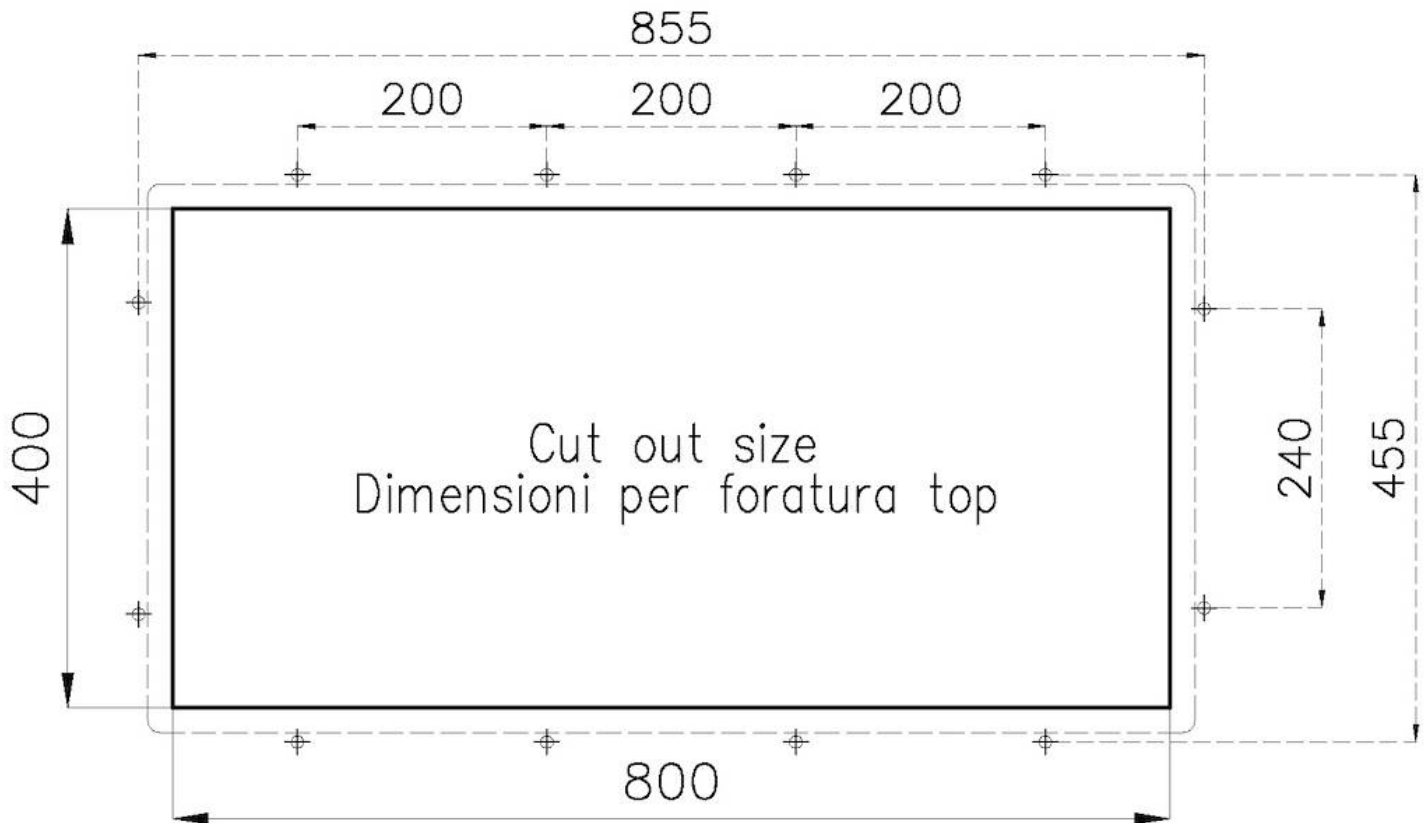

cod. 1221/850

OPTIONAL ACCESSORIES