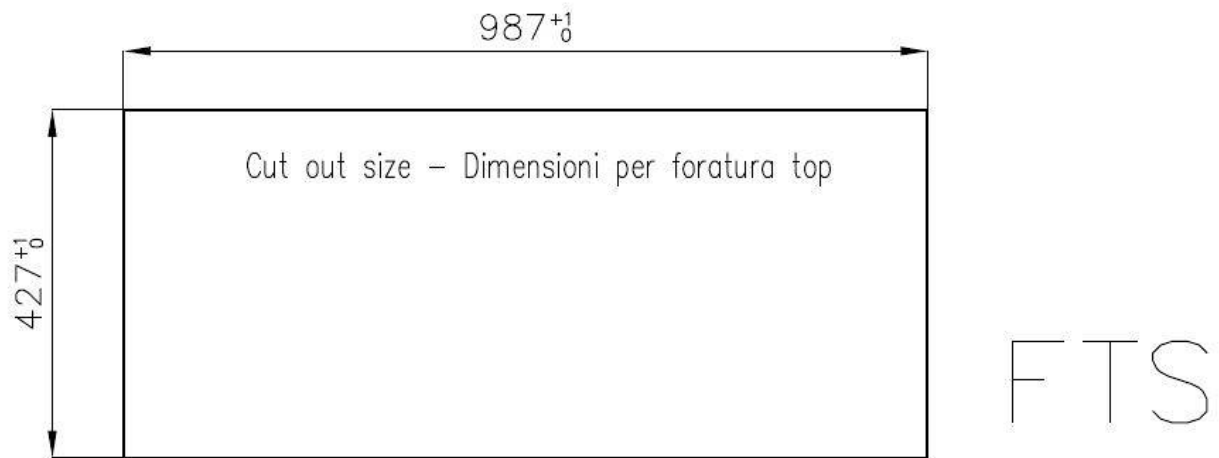

Lavello serie Quadra cod. 1220/050