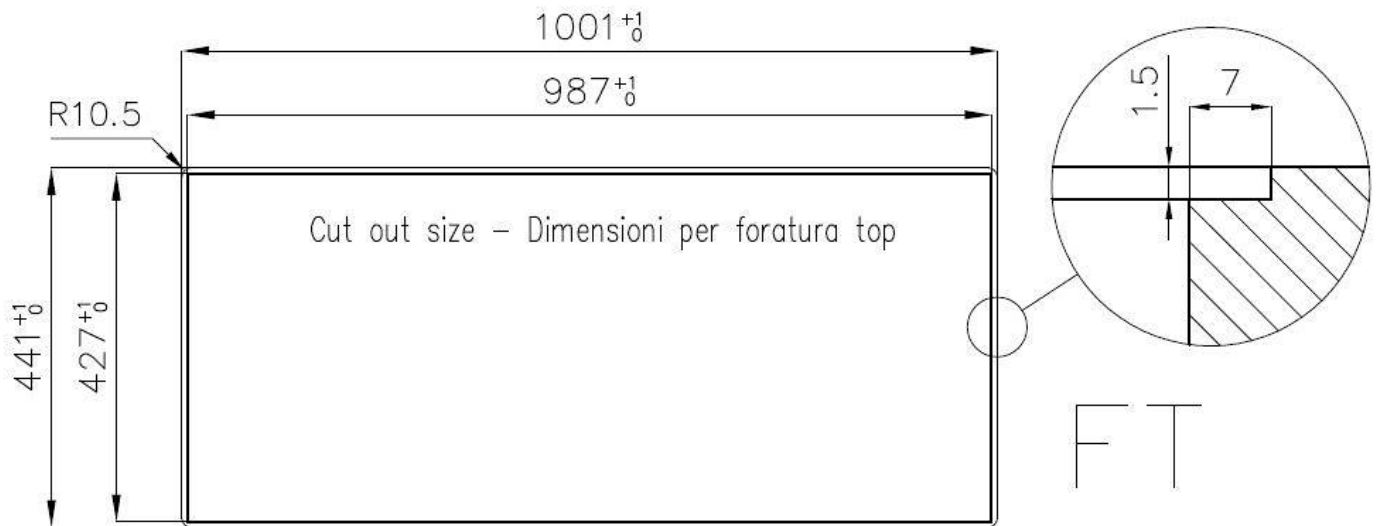

Lavello serie Quadra cod. 1220/050