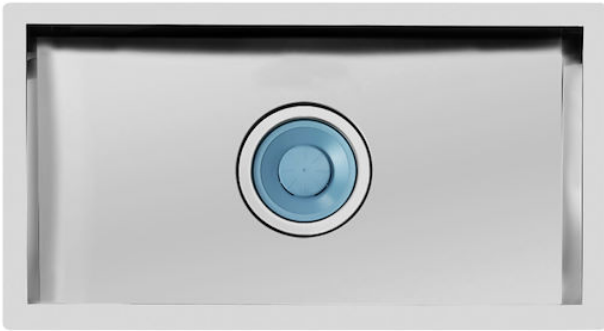

Sink Quadra

Kitchen Sinks

Code: 1218 897

DETAILS

Edge/Installation Type	Undermount
Finish	Foster brushed
Material	AISI 304 stainless steel
Texture	Brushed in line
Base	90 cm
Dimensions	850x450 mm
Standard fittings	Fixing hooks, gasket, drain, overflow and siphon, boxed packing
Mixer holes	No standard holes
Built-in hole	800x400 mm

Drainer No

Width 85 cm

Bowl dimension 800x400mm

Number of bowls 1 bowl

Waste fitting 7" drain

FEATURES

7" xxl waste fitting The 7" exhaust has dimensions that are much higher than the standard. The drain includes a large and deep basket for the collection of food waste.

Deep bowls This bowls reach an important depth, over 20 cm, thanks to the advanced production technology, that can be offer great capieny and practicity in all the washing operations.

High thickness 1mm thick steel. A significant thickness, which guarantees the maximum sturdiness and durability.

Perimetral overflow The overflow is always a security on the Foster sinks that prevents the overflow of water in case of oversights. The perimeter drain solution improves aesthetics thanks to its square and essential shape.