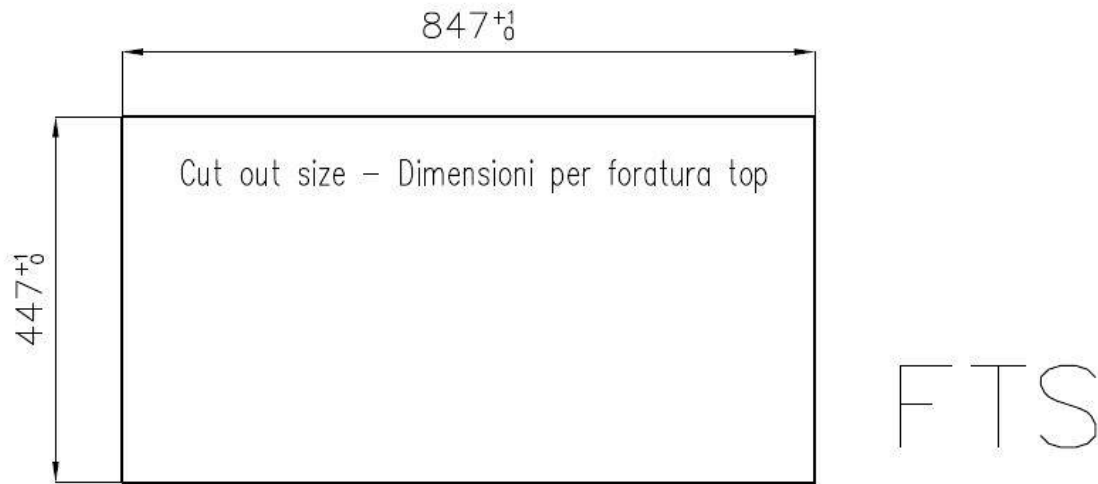

High thickness 1mm thick steel. A significant thickness, which guarantees the maximum sturdiness and durability.

Perimetral overflow The overflow is always a security on the Foster sinks that prevents the overflow of water in case of oversights. The perimeter drain solution improves aesthetics thanks to its square and essential shape.

Squared bowls - 0/9 radius The square bowls of Foster have perfectly squared vertical edges, while those on the bottom have a small radius of 9 mm that facilitates cleaning operations.

TECHNICAL DATA

Lavello serie Quadra cod. 1218/050