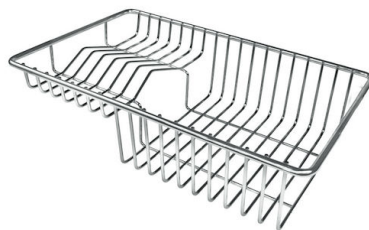

Squared bowls - 0/9 radius The square bowls of Foster have perfectly squared vertical edges, while those on the bottom have a small radius of 9 mm that facilitates cleaning operations.

TECHNICAL DATA

Lavello serie Quadra cod. 1218/050

GALLERY

OPTIONAL ACCESSORIES

Cestello inox

Glass chopping board

HPDE Chopping board

HPDE Twin chopping board

Iroko-wood chopping board with stainless steel colander

Iroko-wood sliding chopping board

Iroko-wood twin chopping board

Stainless steel colander

Stainless steel plate rack

Stainless steel plate rack

Stainless steel plate rack

White bowl

Graters kit with ring-holder and food collection tray

Stainless steel perforated tray