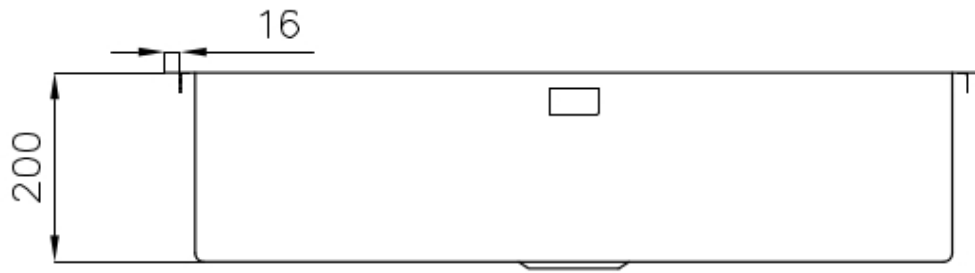

Drainer No

Width 86 cm

Bowl dimension 800x400mm

Number of bowls 1 bowl

Waste fitting 3,5" drain

FEATURES

Basket 3,5" waste fitting The drain is equipped with a large 3.5" drain, with the practical basket cap that prevents the discharge of solid parts.

Deep bowls This bowls reach an important depth, over 20 cm, thanks to the advanced production technology, that can be offer great capiciency and practicity in all the washing operations.

Diamond-shape bottom The draining of water is an important feature in a sink, and it's always taken good care of in Foster products. In the bent-welded sinks, which would have a flat bottom, the proper draining is guaranteed by the elegant beveling, which helps the water flow.

High thickness 1mm thick steel. A significant thickness, which guarantees the maximum sturdiness and durability.

Perimetral overflow The overflow is always a security on the Foster sinks that prevents the overflow of water in case of oversights. The perimeter drain solution improves aesthetics thanks to its square and essential shape.

Squared bowls - 0/9 radius The square bowls of Foster have perfectly squared vertical edges, while those on the bottom have a small radius of 9 mm that facilitates cleaning operations.

TECHNICAL DATA

Lavello serie Quadra cod. 1218/050