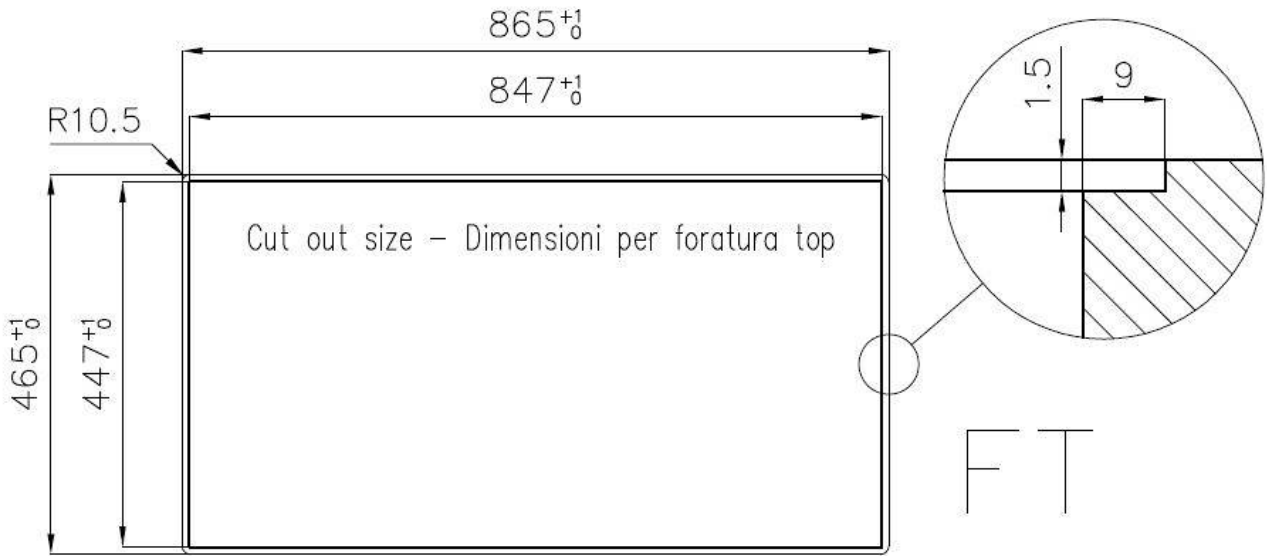

Sink Quadra

Kitchen Sinks

Code: 1218 050

DETAILS

Edge/Installation Type	Flush-mount Top-mount
Finish	Foster brushed
Material	AISI 304 stainless steel
Texture	Brushed in line
Base	90 cm
Dimensions	864x464 mm
Standard fittings	Fixing hooks, gasket, drain, overflow and siphon, boxed packing
Mixer holes	No standard holes
Built-in hole	View technical data sheet

Drainer No

Width 86 cm

Bowl dimension 800x400mm

Number of bowls 1 bowl

Waste fitting 3,5" drain

FEATURES

Basket 3,5" waste fitting The drain is equipped with a large 3.5" drain, with the practical basket cap that prevents the discharge of solid parts.

High thickness 1mm thick steel. A significant thickness, which guarantees the maximum sturdiness and durability.

Perimetral overflow The overflow is always a security on the Foster sinks that prevents the overflow of water in case of oversights. The perimeter drain solution improves aesthetics thanks to its square and essential shape.

Squared bowls - 0/9 radius The square bowls of Foster have perfectly squared vertical edges, while those on the bottom have a small radius of 9 mm that facilitates cleaning operations.

TECHNICAL DATA

Lavello serie Quadra cod. 1218/050