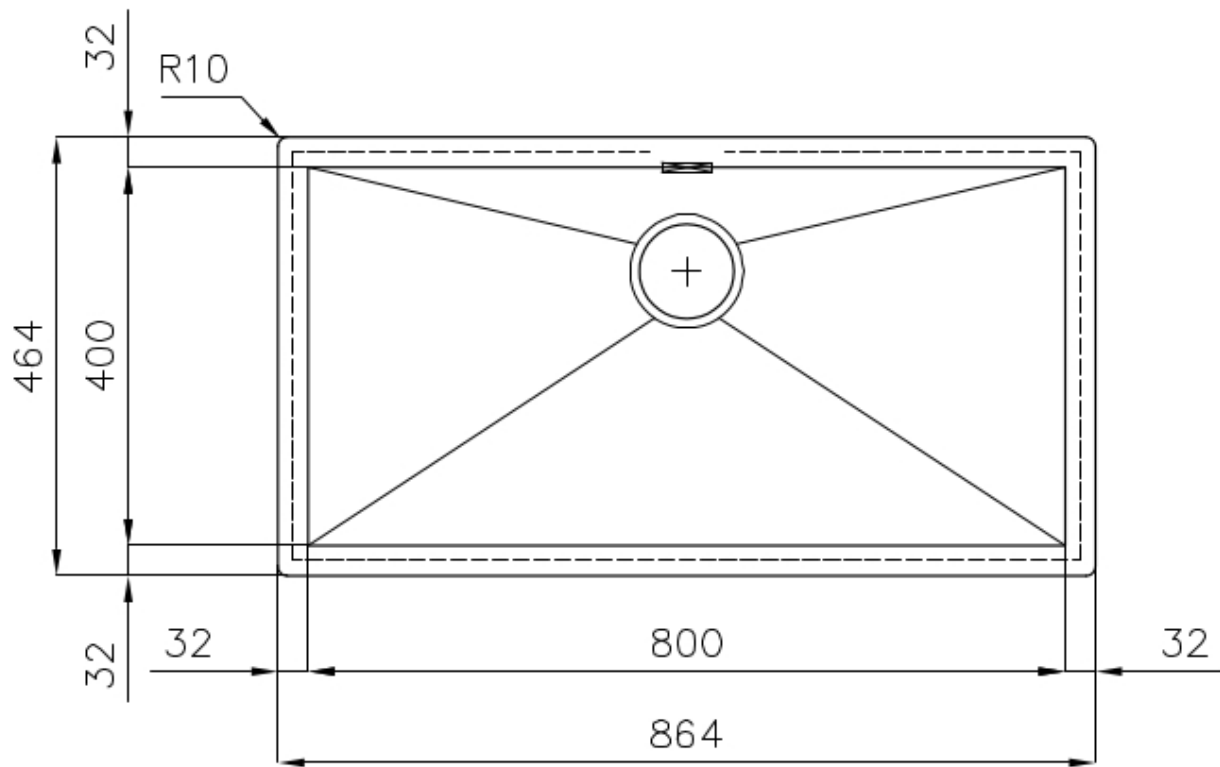

Sink Quadra

Kitchen Sinks

Code: 1218 050

DETAILS

Edge/Installation Type	Flush-mount Top-mount
Finish	Foster brushed
Material	AISI 304 stainless steel
Texture	Brushed in line
Base	90 cm
Dimensions	864x464 mm
Standard fittings	Fixing hooks, gasket, drain, overflow and siphon, boxed packing
Mixer holes	No standard holes
Built-in hole	View technical data sheet

Drainer No

Width 86 cm

Bowl dimension 800x400mm

Number of bowls 1 bowl

Waste fitting 3,5" drain

FEATURES

Basket 3,5" waste fitting The drain is equipped with a large 3.5" drain, with the practical basket cap that prevents the discharge of solid parts.

Deep bowls This bowls reach an important depth, over 20 cm, thanks to the advanced production technology, that can be offer great capiciency and practicity in all the washing operations.

Diamond-shape bottom The draining of water is an important feature in a sink, and it's always taken good care of in Foster products. In the bent-welded sinks, which would have a flat bottom, the proper draining is guaranteed by the elegant beveling, which helps the water flow.

Squared bowls - 0/9 radius The square bowls of Foster have perfectly squared vertical edges, while those on the bottom have a small radius of 9 mm that facilitates cleaning operations.

TECHNICAL DATA

Lavello serie Quadra cod. 1218/050