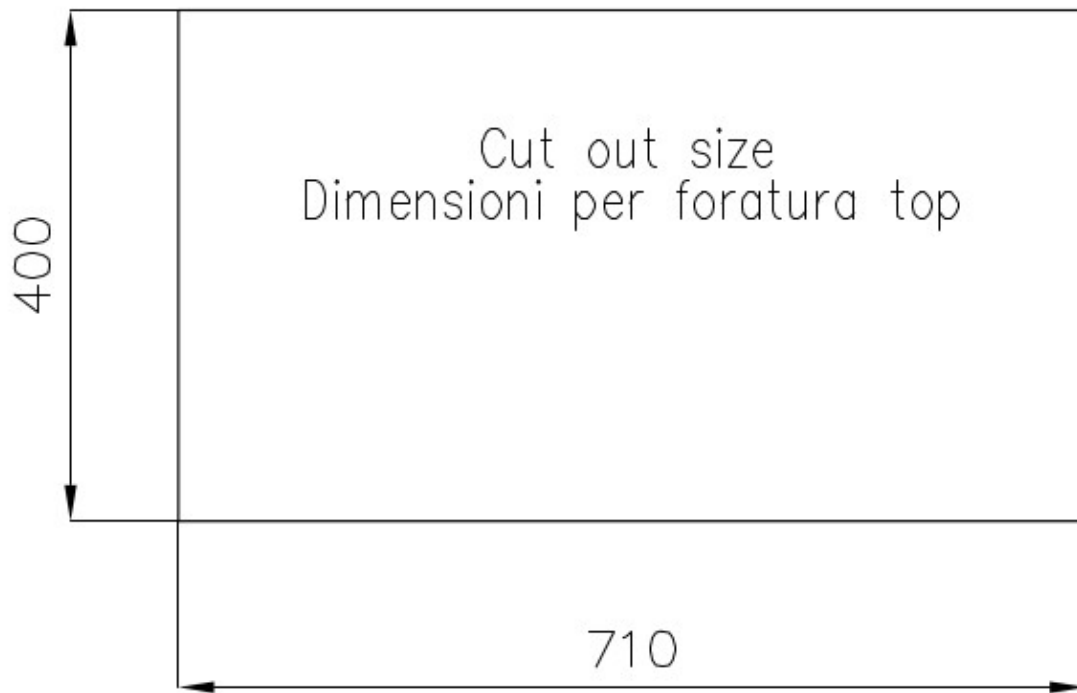

Drainer No

Width 76 cm

Bowl dimension 710 x 400 mm

Number of bowls 1 bowl

Waste fitting 3,5" drain

FEATURES

Basket 3,5" waste fitting The drain is equipped with a large 3.5" drain, with the practical basket cap that prevents the discharge of solid parts.

Deep bowls This bowls reach an important depth, over 20 cm, thanks to the advanced production technology, that can be offer great capiciency and practicity in all the washing operations.

Diamond-shape bottom The draining of water is an important feature in a sink, and it's always taken good care of in Foster products. In the bent-welded sinks, which would have a flat bottom, the proper draining is guaranteed by the elegant beveling, which helps the water flow.

High thickness 1mm thick steel. A significant thickness, which guarantees the maximum sturdiness and durability.

Perimetral overflow The overflow is always a security on the Foster sinks that prevents the overflow of water in case of oversights. The perimeter drain solution improves aesthetics thanks to its square and essential shape.

Squared bowls - 0/9 radius The square bowls of Foster have perfectly squared vertical edges, while those on the bottom have a small radius of 9 mm that facilitates cleaning operations.

TECHNICAL DATA

OPTIONAL ACCESSORIES