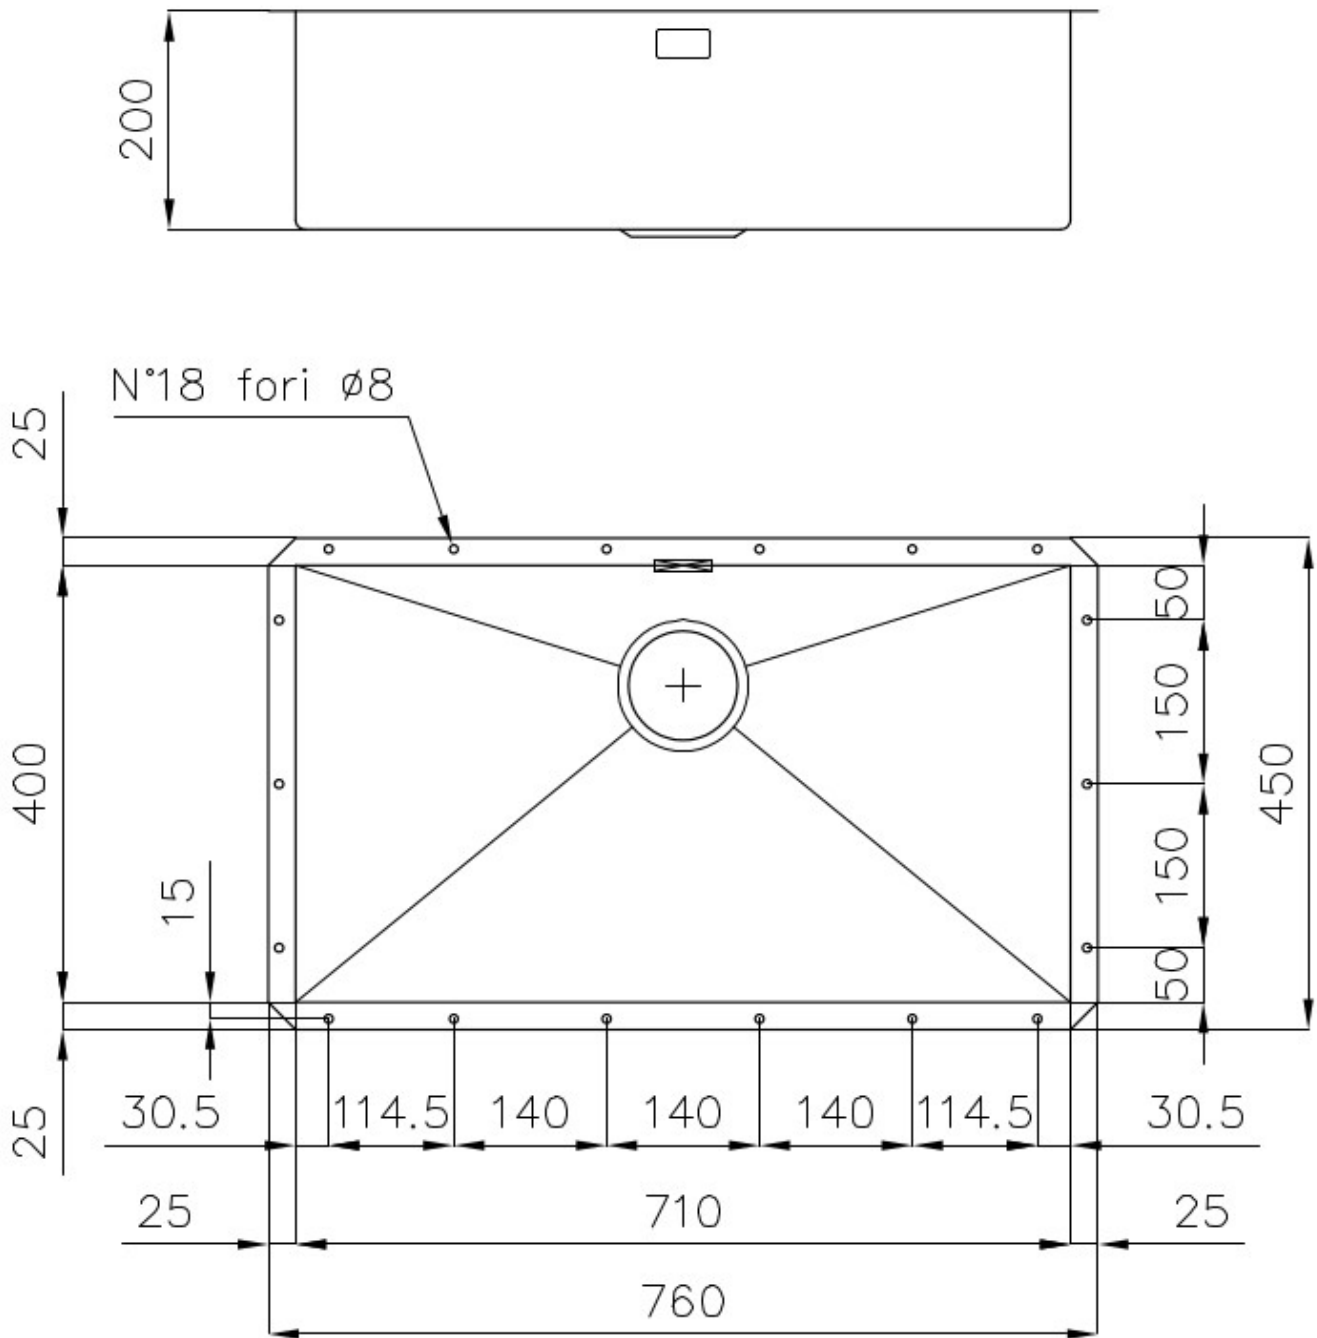

Sink Quadra

Kitchen Sinks

Code: 1217 850

DETAILS

Edge/Installation Type	Undermount
Finish	Foster brushed
Material	AISI 304 stainless steel
Texture	Brushed in line
Base	80 cm
Dimensions	760x450 mm
Standard fittings	Fixing hooks, gasket, drain, overflow and siphon, boxed packing
Mixer holes	No standard holes
Built-in hole	710x400 mm

Drainer No

Width 76 cm

Bowl dimension 710 x 400 mm

Number of bowls 1 bowl

Waste fitting 3,5" drain

FEATURES

Basket 3,5" waste fitting The drain is equipped with a large 3.5" drain, with the practical basket cap that prevents the discharge of solid parts.

Deep bowls This bowls reach an important depth, over 20 cm, thanks to the advanced production technology, that can be offer great capiciency and practicity in all the washing operations.

Diamond-shape bottom The draining of water is an important feature in a sink, and it's always taken good care of in Foster products. In the bent-welded sinks, which would have a flat bottom, the proper draining is guaranteed by the elegant beveling, which helps the water flow.

Squared bowls - 0/9 radius The square bowls of Foster have perfectly squared vertical edges, while those on the bottom have a small radius of 9 mm that facilitates cleaning operations.

TECHNICAL DATA

OPTIONAL ACCESSORIES