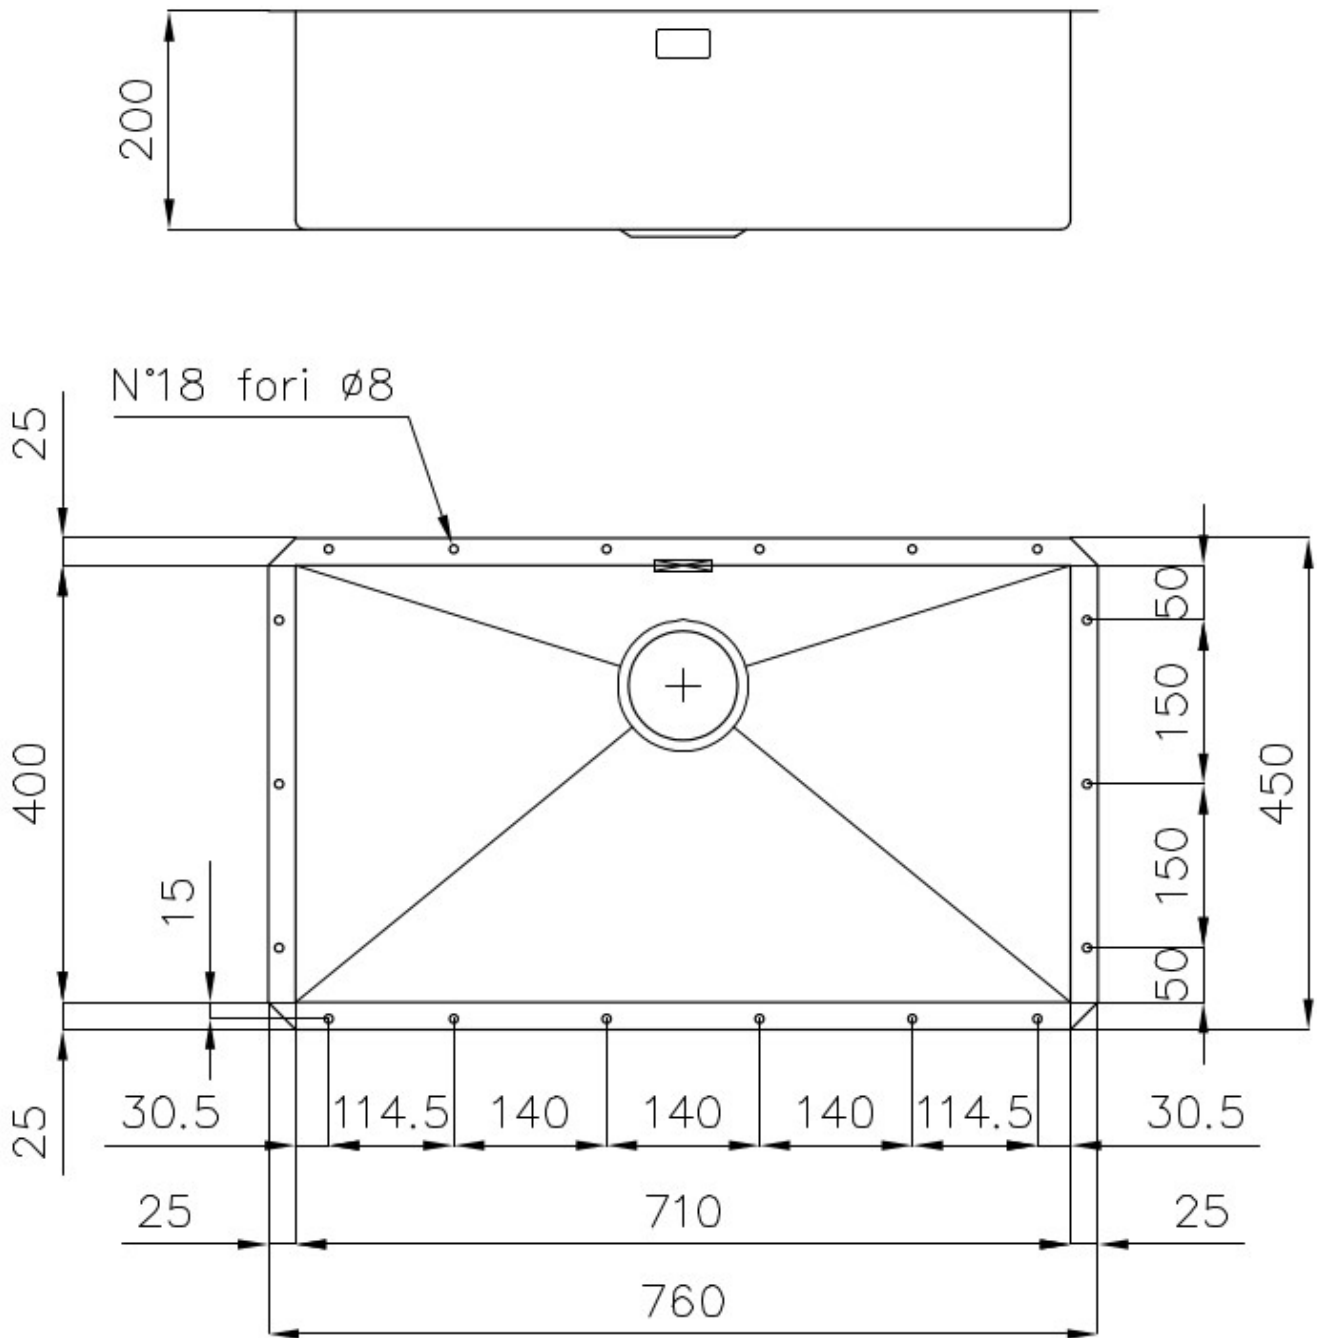

Sink Quadra

Kitchen Sinks

Code: 1217 850

DETAILS

Edge/Installation Type	Undermount
Finish	Foster brushed
Material	AISI 304 stainless steel
Texture	Brushed in line
Base	80 cm
Dimensions	760x450 mm
Standard fittings	Fixing hooks, gasket, drain, overflow and siphon, boxed packing
Mixer holes	No standard holes
Built-in hole	710x400 mm

Drainer No

Width 76 cm

Bowl dimension 710x400mm

Number of bowls 1 bowl

Waste fitting 3,5" drain

FEATURES

Basket 3,5" waste fitting The drain is equipped with a large 3.5" drain, with the practical basket cap that prevents the discharge of solid parts.

Deep bowls This bowls reach an important depth, over 20 cm, thanks to the advanced production technology, that can be offer great capiciency and practicity in all the washing operations.

Diamond-shape bottom The draining of water is an important feature in a sink, and it's always taken good care of in Foster products. In the bent-welded sinks, which would have a flat bottom, the proper draining is guaranteed by the elegant beveling, which helps the water flow.

Squared bowls - 0/9 radius The square bowls of Foster have perfectly squared vertical edges, while those on the bottom have a small radius of 9 mm that facilitates cleaning operations.

TECHNICAL DATA

GALLERY