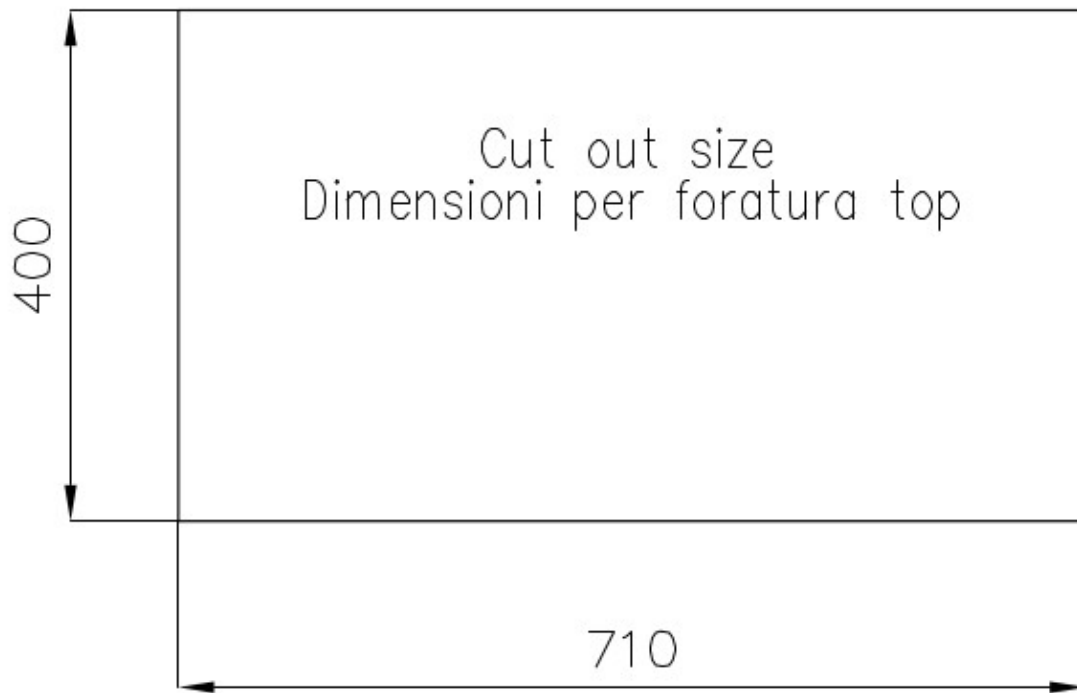

Drainer No

Width 76 cm

Bowl dimension 710x400mm

Number of bowls 1 bowl

Waste fitting 3,5" drain

FEATURES

Basket 3,5" waste fitting The drain is equipped with a large 3.5" drain, with the practical basket cap that prevents the discharge of solid parts.

Deep bowls This bowls reach an important depth, over 20 cm, thanks to the advanced production technology, that can be offer great capiciency and practicity in all the washing operations.

Diamond-shape bottom The draining of water is an important feature in a sink, and it's always taken good care of in Foster products. In the bent-welded sinks, which would have a flat bottom, the proper draining is guaranteed by the elegant beveling, which helps the water flow.

High thickness 1mm thick steel. A significant thickness, which guarantees the maximum sturdiness and durability.

Perimetral overflow The overflow is always a security on the Foster sinks that prevents the overflow of water in case of oversights. The perimeter drain solution improves aesthetics thanks to its square and essential shape.

Squared bowls - 0/9 radius The square bowls of Foster have perfectly squared vertical edges, while those on the bottom have a small radius of 9 mm that facilitates cleaning operations.

TECHNICAL DATA

GALLERY