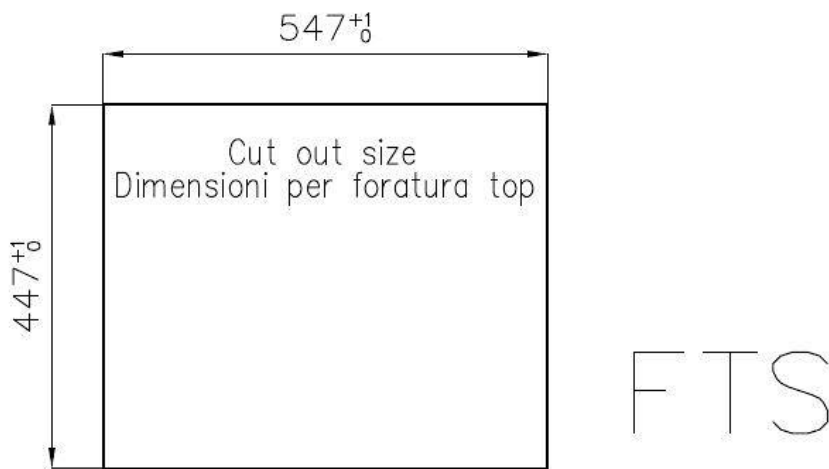

Lavello serie Quadra cod. 1215/050

OPTIONAL ACCESSORIES