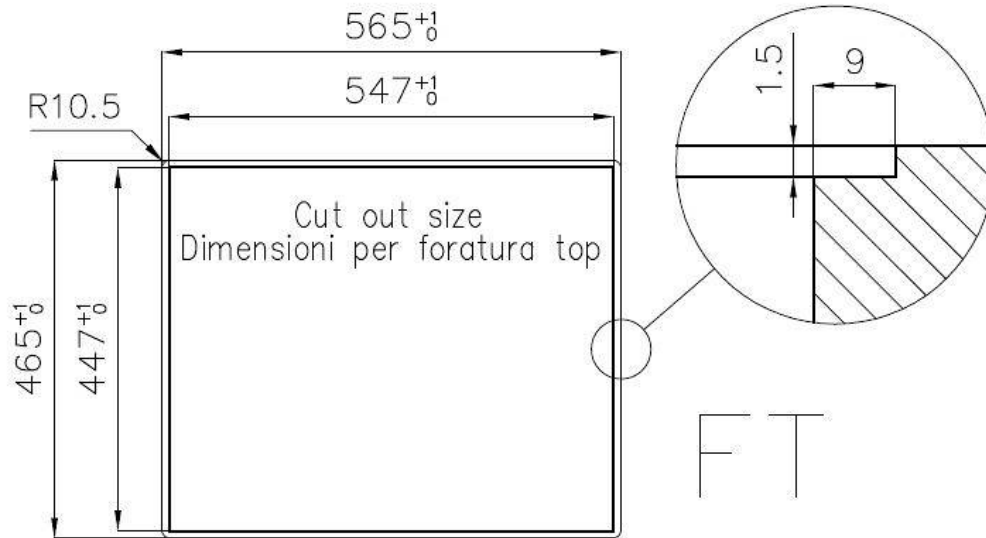

Lavello serie Quadra cod. 1215/050

OPTIONAL ACCESSORIES