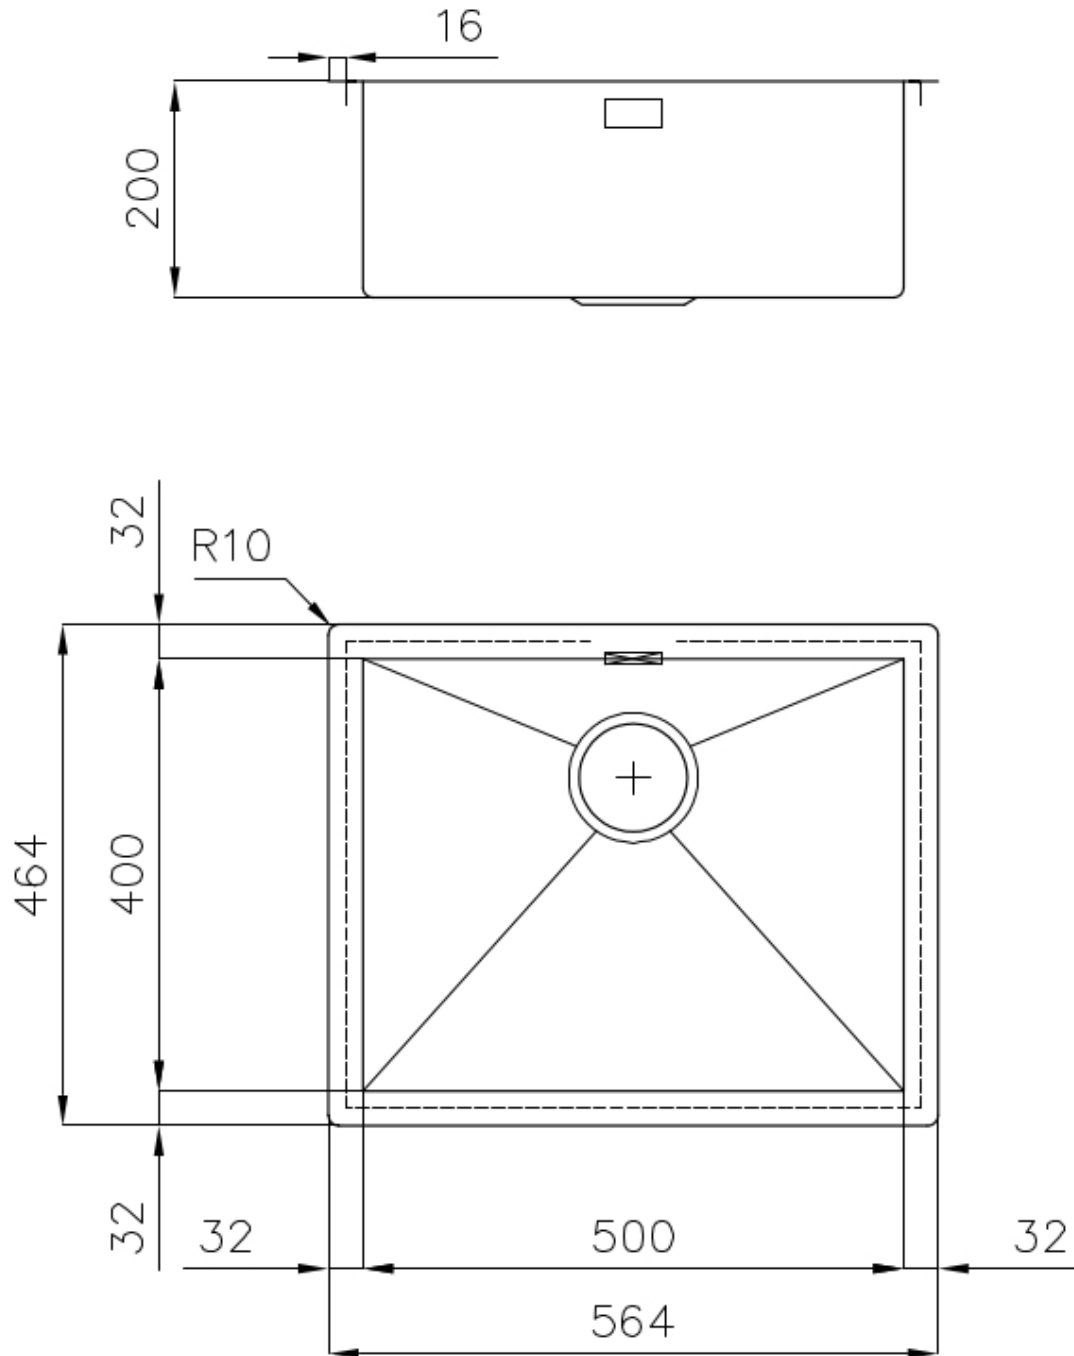

Sink Quadra

Kitchen Sinks

Code: 1215 050

DETAILS

Edge/Installation Type	Flush-mount Top-mount
Finish	Foster brushed
Material	AISI 304 stainless steel
Texture	Brushed in line
Base	60 cm
Dimensions	564x464 mm
Standard fittings	Fixing hooks, gasket, drain, overflow and siphon, boxed packing
Mixer holes	No standard holes
Built-in hole	View technical data sheet

Drainer No

Width 56 cm

Bowl dimension 500x400mm

Number of bowls 1 bowl

Waste fitting 3,5" drain

FEATURES

Basket 3,5" waste fitting The drain is equipped with a large 3.5" drain, with the practical basket cap that prevents the discharge of solid parts.

Deep bowls This bowls reach an important depth, over 20 cm, thanks to the advanced production technology, that can be offer great capiciency and practicity in all the washing operations.

Diamond-shape bottom The draining of water is an important feature in a sink, and it's always taken good care of in Foster products. In the bent-welded sinks, which would have a flat bottom, the proper draining is guaranteed by the elegant beveling, which helps the water flow.

Squared bowls - 0/9 radius The square bowls of Foster have perfectly squared vertical edges, while those on the bottom have a small radius of 9 mm that facilitates cleaning operations.

TECHNICAL DATA

Lavello serie Quadra cod. 1215/050