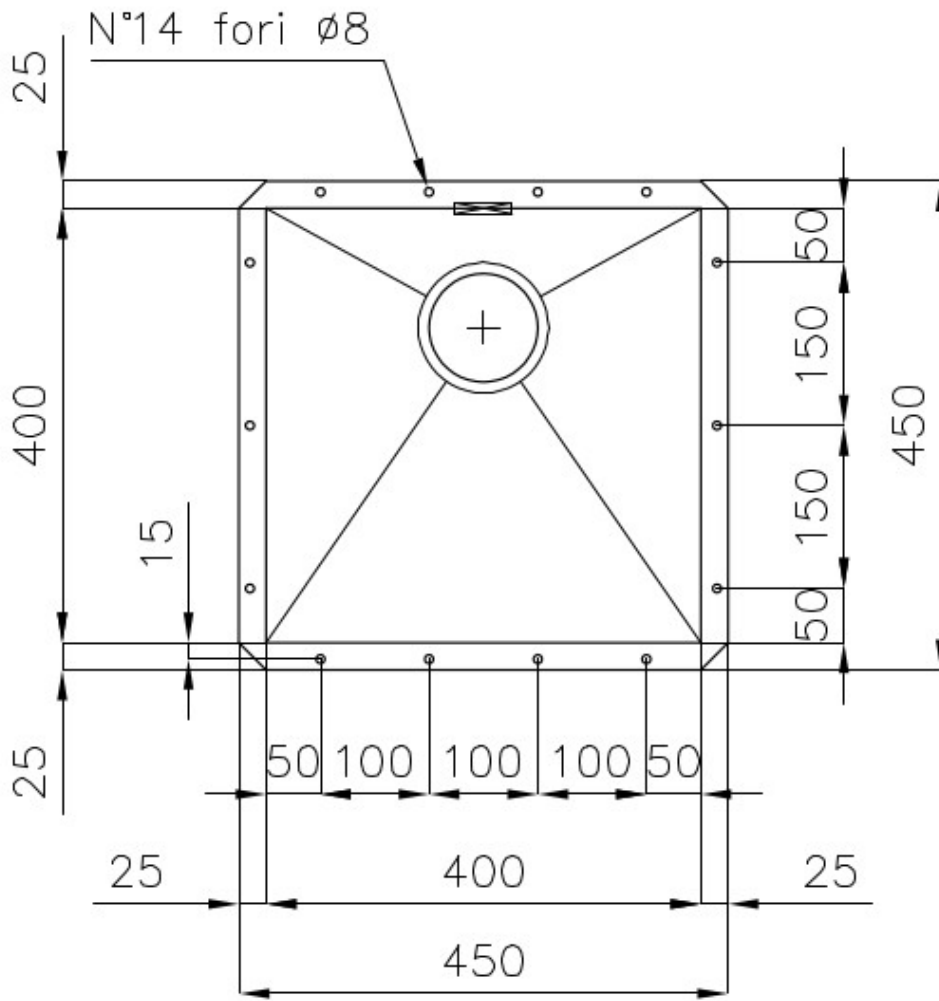

### DETAILS

Edge/Installation Type	Undermount
Finish	Foster brushed
Material	AISI 304 stainless steel
Texture	Brushed in line
Base	45 cm
Dimensions	450x450 mm
Standard fittings	Fixing hooks, gasket, drain, overflow and siphon, boxed packing
Mixer holes	No standard holes
Built-in hole	400x400 mm

Drainer No

---

Bowl dimension 400 x 400 mm

---

Number of bowls 1 bowl

---

Waste fitting 3,5" drain

---

## FEATURES

**Basket 3,5" waste fitting** The drain is equipped with a large 3.5" drain, with the practical basket cap that prevents the discharge of solid parts.

---

**Deep bowls** This bowls reach an important depth, over 20 cm, thanks to the advanced production technology, that can be offer great capieny and practicity in all the washing operations.

## TECHNICAL DATA

Cut out size  
Dimensioni per foratura top