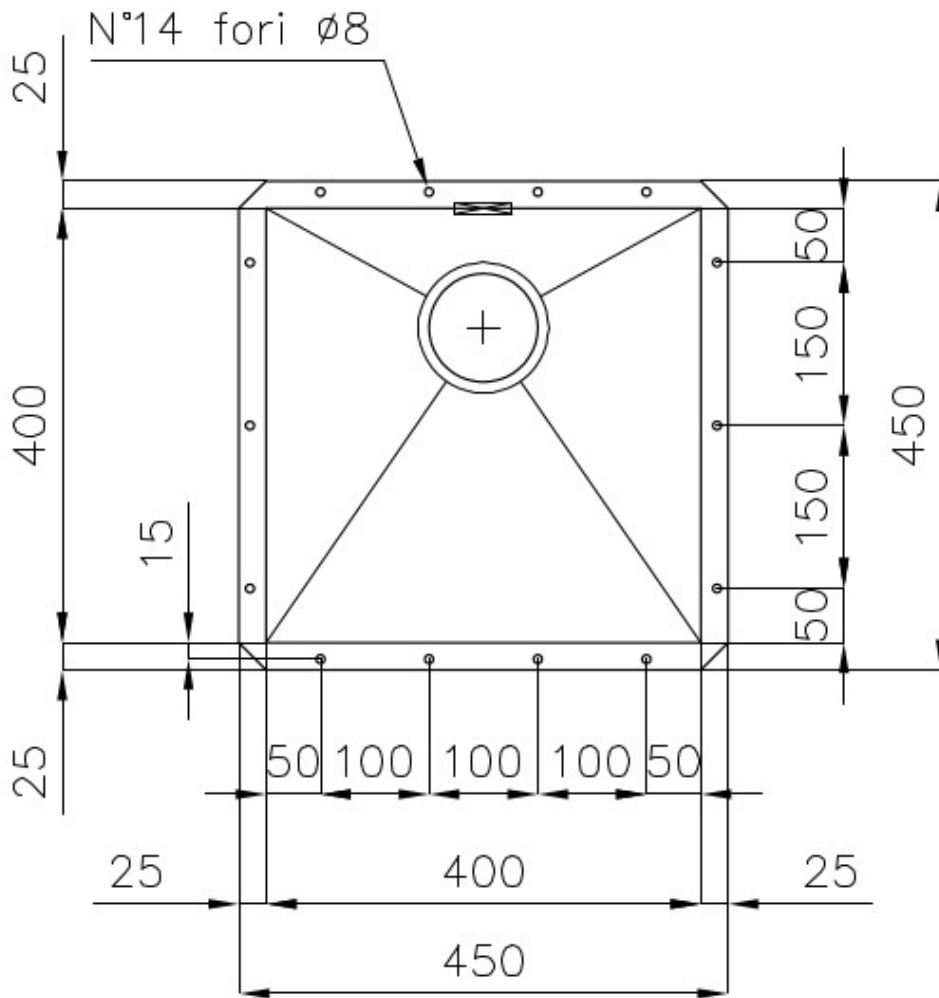

### DETAILS

|                        |   |
|------------------------|---|
| Edge/Installation Type | Undermount  |
| Finish                 | Foster brushed  |
| Material               | AISI 304 stainless steel  |
| Texture                | Brushed in line   |
| Base                   | 45 cm   |
| Dimensions             | 450x450 mm  |
| Standard fittings      | Fixing hooks, gasket, drain, overflow and siphon, boxed packing |
| Mixer holes            | No standard holes   |
| Built-in hole          | 400x400 mm  |

Drainer No

---

Bowl dimension 400x400mm

---

Number of bowls 1 bowl

---

Waste fitting 3,5" drain

---

## FEATURES

**Basket 3,5" waste fitting** The drain is equipped with a large 3.5" drain, with the practical basket cap that prevents the discharge of solid parts.

---

**Deep bowls** This bowls reach an important depth, over 20 cm, thanks to the advanced production technology, that can be offer great capiciency and practicity in all the washing operations.

## TECHNICAL DATA

Cut out size  
Dimensioni per foratura top