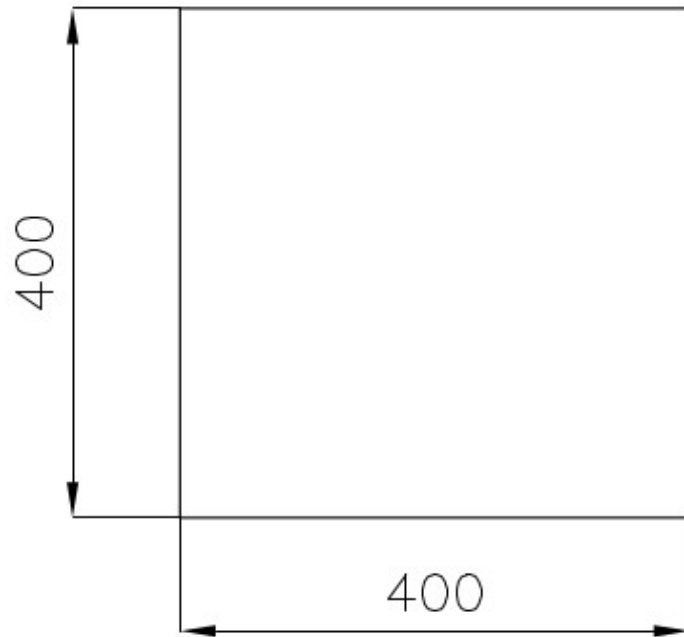

---

**High thickness** 1mm thick steel. A significant thickness, which guarantees the maximum sturdiness and durability.

---

**Perimetral overflow** The overflow is always a security on the Foster sinks that prevents the overflow of water in case of oversights. The perimeter drain solution improves aesthetics thanks to its square and essential shape.

## TECHNICAL DATA

Cut out size  
Dimensioni per foratura top