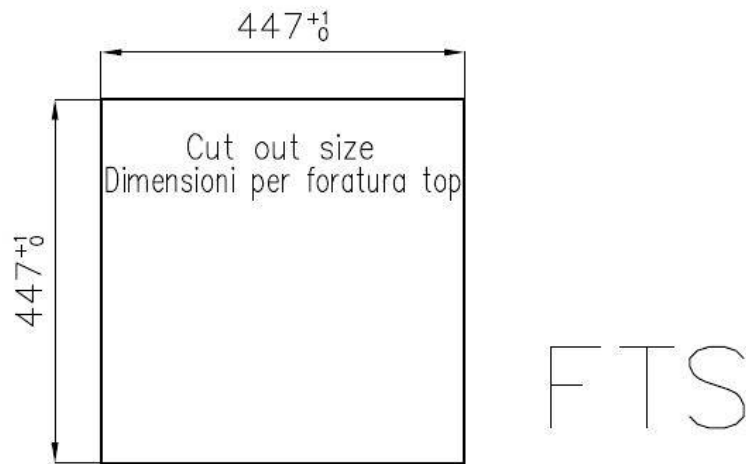

Sink Quadra

Kitchen Sinks

Code: 1214 050

DETAILS

Edge/Installation Type	Flush-mount Top-mount
Finish	Foster brushed
Material	AISI 304 stainless steel
Texture	Brushed in line
Base	45 cm
Dimensions	464x464 mm
Standard fittings	Fixing hooks, gasket, drain, overflow and siphon, boxed packing
Mixer holes	No standard holes
Built-in hole	View technical data sheet

Drainer No

Width 46 cm

Bowl dimension 400x400mm

Number of bowls 1 bowl

Waste fitting 3,5" drain

FEATURES

Basket 3,5" waste fitting The drain is equipped with a large 3.5" drain, with the practical basket cap that prevents the discharge of solid parts.

Squared bowls - 0/9 radius The square bowls of Foster have perfectly squared vertical edges, while those on the bottom have a small radius of 9 mm that facilitates cleaning operations.

TECHNICAL DATA

Lavello serie Quadra cod. 1214/050