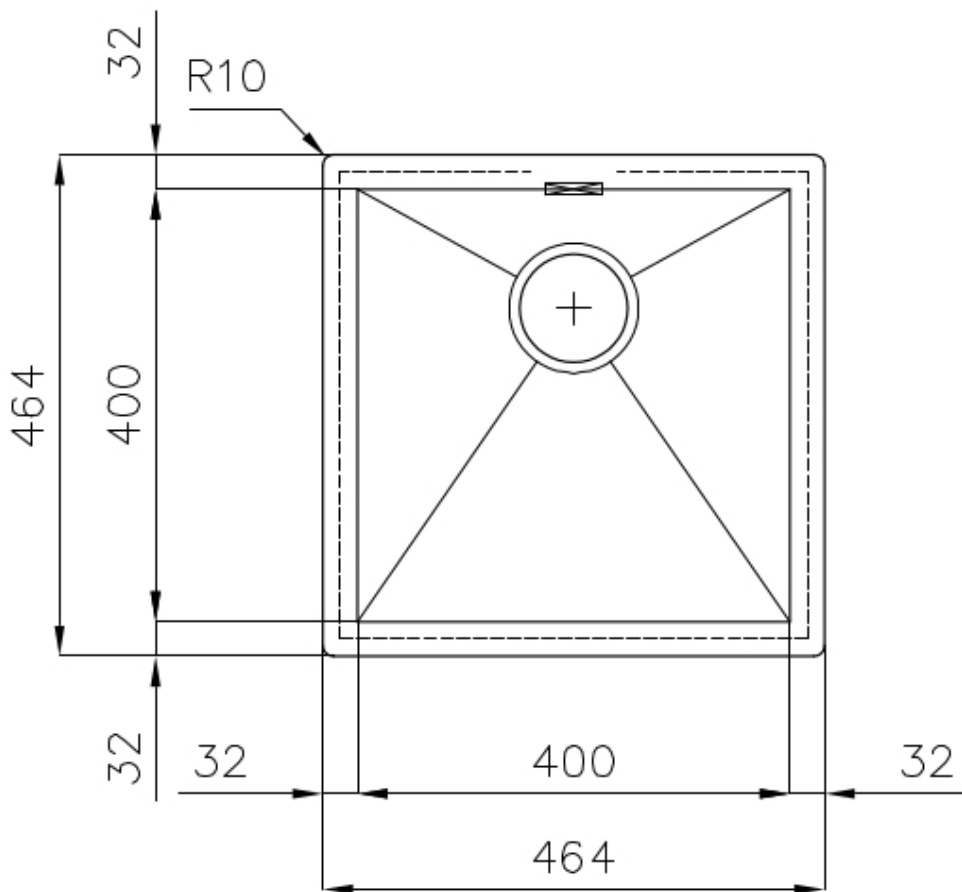

Sink Quadra

Kitchen Sinks

Code: 1214 050

DETAILS

Edge/Installation Type	Flush-mount Top-mount
Finish	Foster brushed
Material	AISI 304 stainless steel
Texture	Brushed in line
Base	45 cm
Dimensions	464x464 mm
Standard fittings	Fixing hooks, gasket, drain, overflow and siphon, boxed packing
Mixer holes	No standard holes
Built-in hole	View technical data sheet

Drainer No

Width 46 cm

Bowl dimension 400x400mm

Number of bowls 1 bowl

Waste fitting 3,5" drain

FEATURES

Basket 3,5" waste fitting The drain is equipped with a large 3.5" drain, with the practical basket cap that prevents the discharge of solid parts.

Deep bowls This bowls reach an important depth, over 20 cm, thanks to the advanced production technology, that can be offer great capiciency and practicity in all the washing operations.

Diamond-shape bottom The draining of water is an important feature in a sink, and it's always taken good care of in Foster products. In the bent-welded sinks, which would have a flat bottom, the proper draining is guaranteed by the elegant beveling, which helps the water flow.

Squared bowls - 0/9 radius The square bowls of Foster have perfectly squared vertical edges, while those on the bottom have a small radius of 9 mm that facilitates cleaning operations.

TECHNICAL DATA

Lavello serie Quadra cod. 1214/050