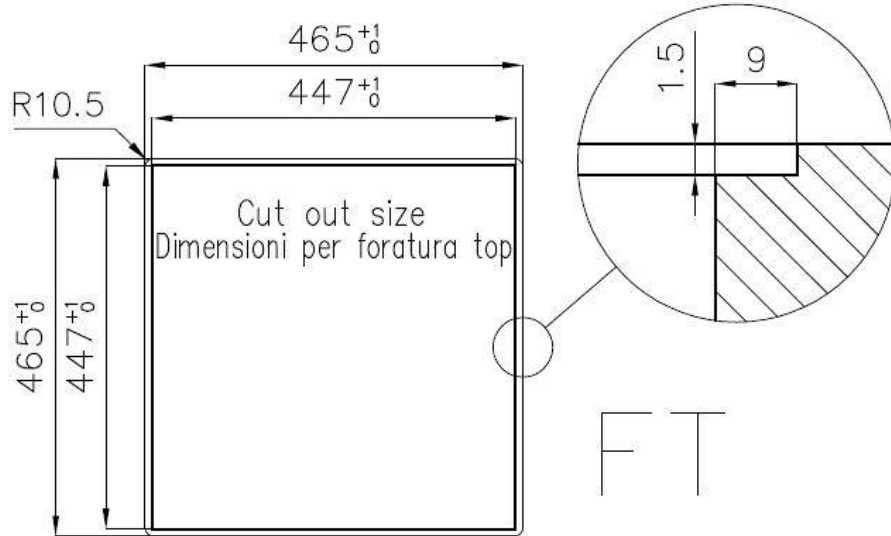

Sink Quadra

Kitchen Sinks

Code: 1214 050

DETAILS

Edge/Installation Type	Flush-mount Top-mount
Finish	Foster brushed
Material	AISI 304 stainless steel
Texture	Brushed in line
Base	45 cm
Dimensions	464x464 mm
Standard fittings	Fixing hooks, gasket, drain, overflow and siphon, boxed packing
Mixer holes	No standard holes
Built-in hole	View technical data sheet

Drainer No

Width 46 cm

Bowl dimension 400x400mm

Number of bowls 1 bowl

Waste fitting 3,5" drain

FEATURES

Basket 3,5" waste fitting The drain is equipped with a large 3.5" drain, with the practical basket cap that prevents the discharge of solid parts.

Squared bowls - 0/9 radius The square bowls of Foster have perfectly squared vertical edges, while those on the bottom have a small radius of 9 mm that facilitates cleaning operations.

TECHNICAL DATA

Lavello serie Quadra cod. 1214/050