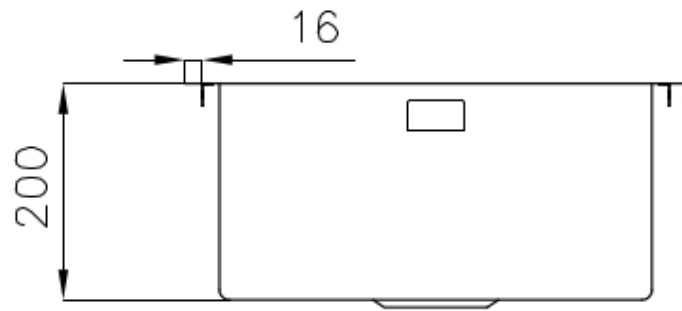

Sink Quadra

Kitchen Sinks

Code: 1214 050

DETAILS

Edge/Installation Type	Flush-mount Top-mount
Finish	Foster brushed
Material	AISI 304 stainless steel
Texture	Brushed in line
Base	45 cm
Dimensions	464x464 mm
Standard fittings	Fixing hooks, gasket, drain, overflow and siphon, boxed packing
Mixer holes	No standard holes
Built-in hole	View technical data sheet

Drainer No

Width 46 cm

Bowl dimension 400x400mm

Number of bowls 1 bowl

Waste fitting 3,5" drain

FEATURES

Basket 3,5" waste fitting The drain is equipped with a large 3.5" drain, with the practical basket cap that prevents the discharge of solid parts.

Deep bowls This bowls reach an important depth, over 20 cm, thanks to the advanced production technology, that can be offer great capiciency and practicity in all the washing operations.

Diamond-shape bottom The draining of water is an important feature in a sink, and it's always taken good care of in Foster products. In the bent-welded sinks, which would have a flat bottom, the proper draining is guaranteed by the elegant beveling, which helps the water flow.

Squared bowls - 0/9 radius The square bowls of Foster have perfectly squared vertical edges, while those on the bottom have a small radius of 9 mm that facilitates cleaning operations.

TECHNICAL DATA

Lavello serie Quadra cod. 1214/050