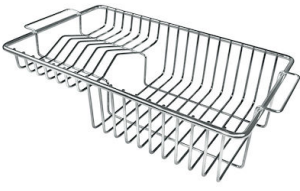

## OPTIONAL ACCESSORIES

Cestello inox

Glass chopping board

HPDE Chopping board

HPDE Twin chopping board

Iroko-wood chopping board with stainless steel colander

Iroko-wood sliding chopping board

Iroko-wood twin chopping board

Stainless steel colander

Stainless steel plate rack

Stainless steel plate rack

Stainless steel plate rack

White basket

White bowl

Graters kit with ring-holder and food collection tray

Stainless steel perforated tray