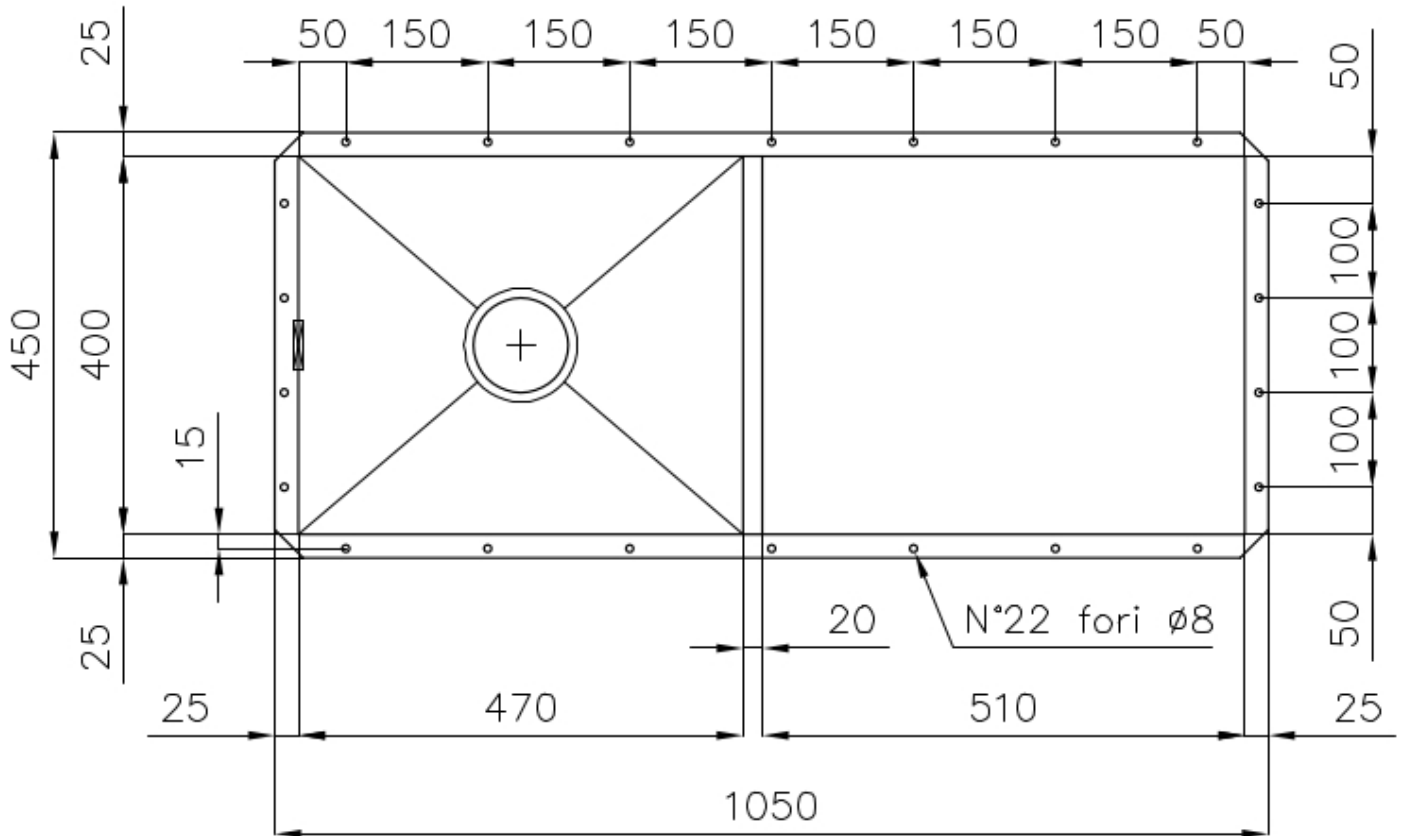

TECHNICAL DATA