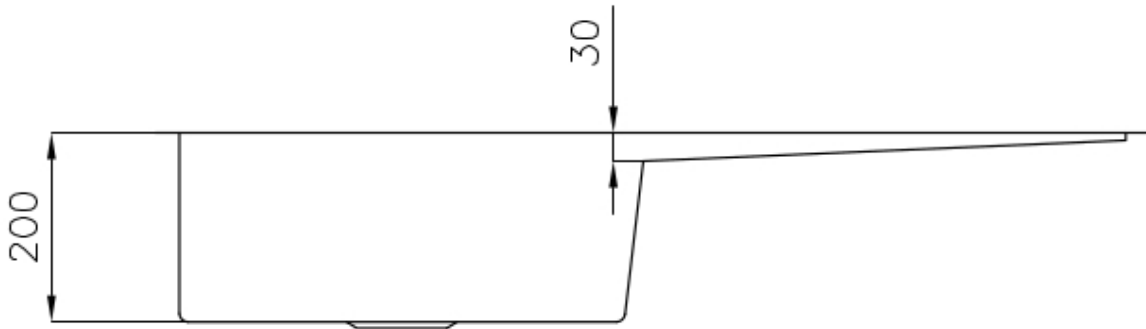

TECHNICAL DATA