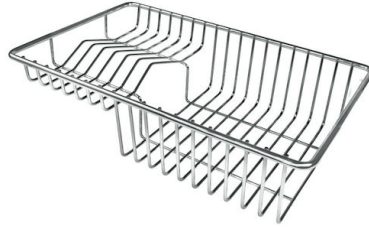

## OPTIONAL ACCESSORIES

Cestello inox

Glass chopping board

HPDE Chopping board

HPDE Twin chopping board

Iroko-wood chopping board with stainless steel colander

Iroko-wood sliding chopping board

Iroko-wood twin chopping board

Stainless steel colander

Stainless steel plate rack

Stainless steel plate rack

Stainless steel plate rack

White basket

White bowl

Graters kit with ring-holder and food collection tray

Stainless steel perforated tray