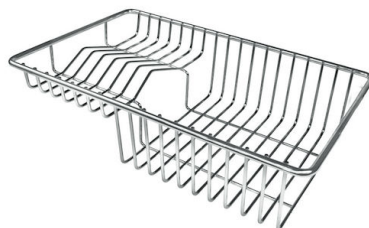

## OPTIONAL ACCESSORIES

Cestello inox

Glass chopping board

HPDE Chopping board

HPDE Twin chopping board

Iroko-wood chopping board with stainless steel colander

Iroko-wood sliding chopping board

Iroko-wood twin chopping board

Stainless steel colander

Stainless steel plate rack

Stainless steel plate rack

Stainless steel plate rack

White bowl

Graters kit with ring-holder and food collection tray

Stainless steel perforated tray

**WARNING:**