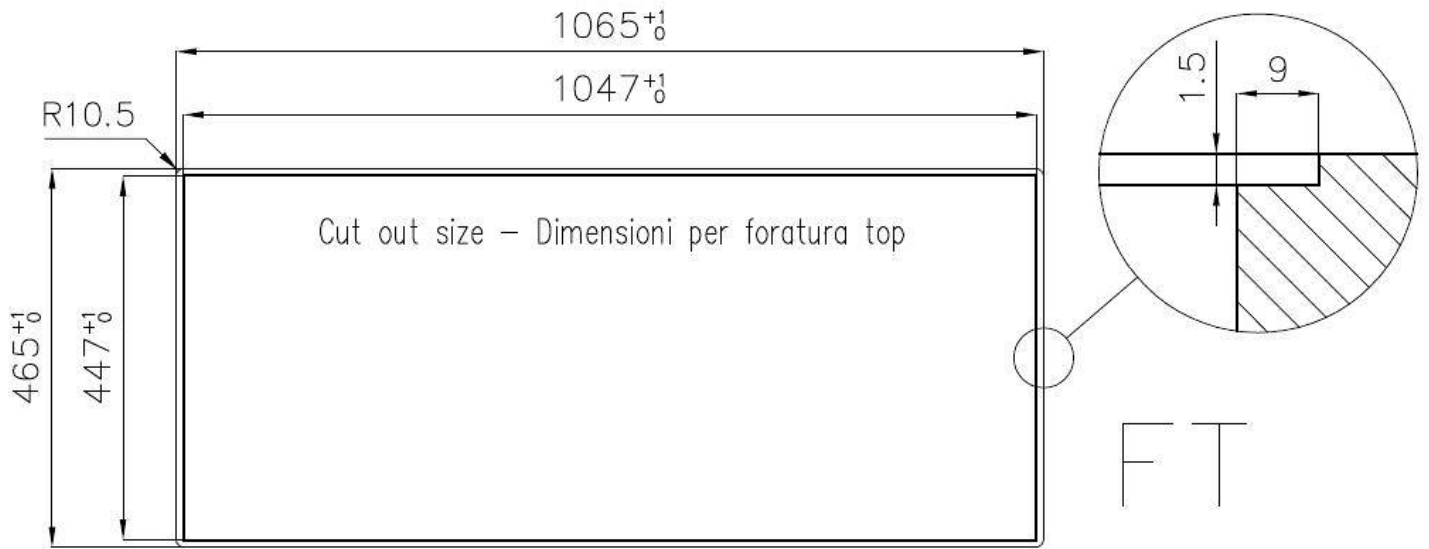

Lavello serie Quadra cod. 1210/050