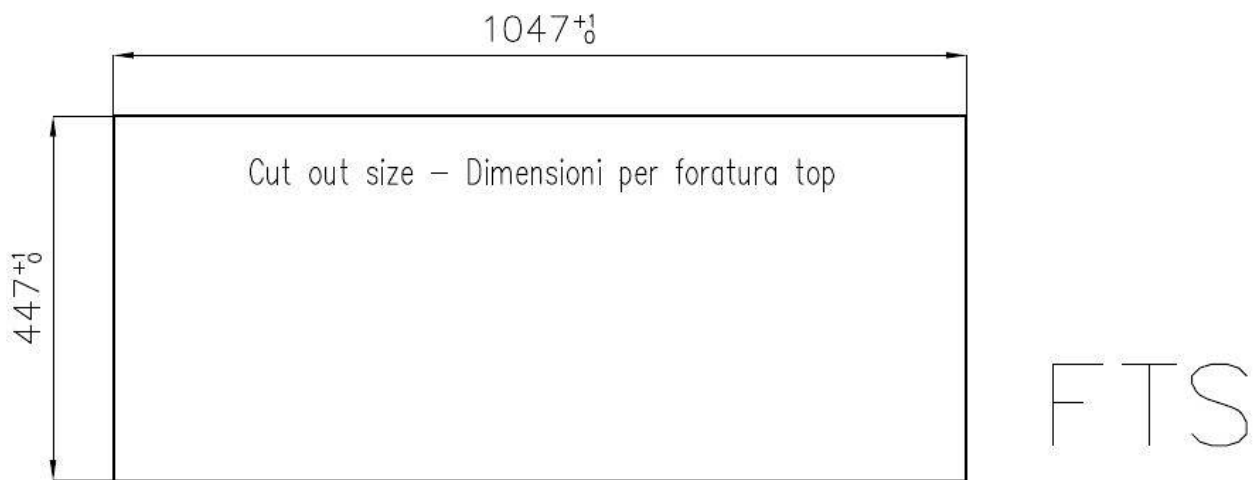

Lavello serie Quadra cod. 1210/050