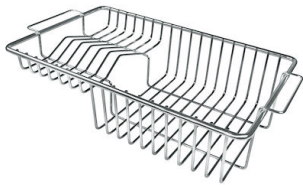

Deep bowls This bowls reach an important depth, over 20 cm, thanks to the advanced production technology, that can be offer great capiciency and practicity in all the washing operations.

Diamond-shape bottom The draining of water is an important feature in a sink, and it's always taken good care of in Foster products. In the bent-welded sinks, which would have a flat bottom, the proper draining is guaranteed by the elegant beveling, which helps the water flow.

Squared bowls - 0/9 radius The square bowls of Foster have perfectly squared vertical edges, while those on the bottom have a small radius of 9 mm that facilitates cleaning operations.

TECHNICAL DATA

Lavello serie Quadra cod. 1208/050

GALLERY

OPTIONAL ACCESSORIES

Glass chopping board

HPDE Chopping board

HPDE Twin chopping board

Iroko-wood chopping board with stainless steel colander

Iroko-wood sliding chopping board

Stainless steel basket

Stainless steel plate rack

Stainless steel plate rack

White bowl

Graters kit with ring-holder and food collection tray

Stainless steel perforated tray

WARNING:

The accessories 8159101, 8100303,8151000 are only usable in combination with 8644101