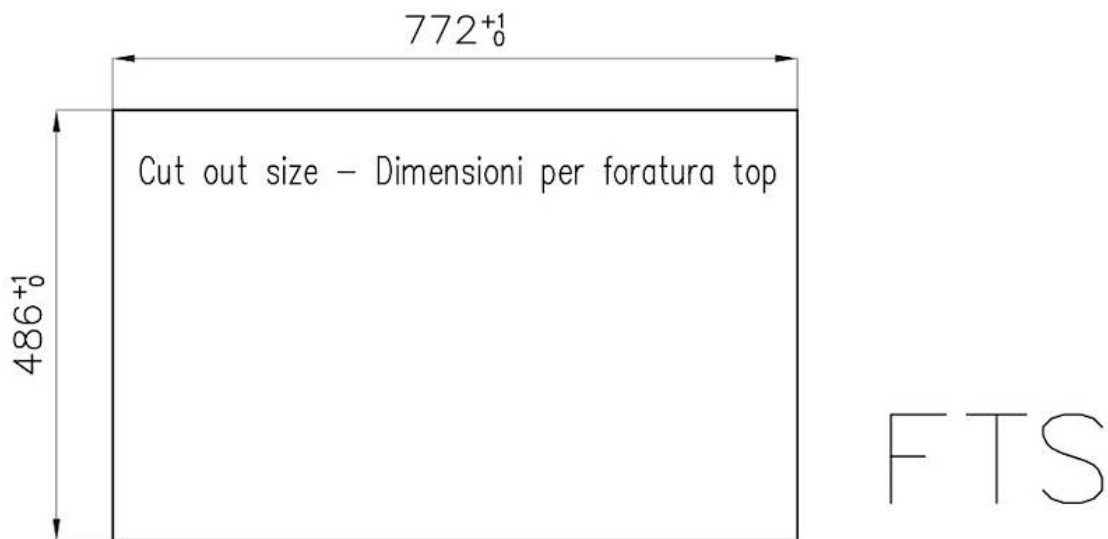

Drainer No

Width 79 cm

Bowl dimension 340x400mm

Number of bowls 2 bowls

Waste fitting 3,5" drain

FEATURES

Basket 3,5" waste fitting The drain is equipped with a large 3.5" drain, with the practical basket cap that prevents the discharge of solid parts.

Deep bowls This bowls reach an important depth, over 20 cm, thanks to the advanced production technology, that can be offer great capiciency and practicity in all the washing operations.

Diamond-shape bottom The draining of water is an important feature in a sink, and it's always taken good care of in Foster products. In the bent-welded sinks, which would have a flat bottom, the proper draining is guaranteed by the elegant beveling, which helps the water flow.

High thickness 1mm thick steel. A significant thickness, which guarantees the maximum sturdiness and durability.

Perimetral overflow The overflow is always a security on the Foster sinks that prevents the overflow of water in case of oversights. The perimeter drain solution improves aesthetics thanks to its square and essential shape.

Squared bowls - 0/9 radius The square bowls of Foster have perfectly squared vertical edges, while those on the bottom have a small radius of 9 mm that facilitates cleaning operations.

TECHNICAL DATA

Lavello serie Quadra cod. 1208/050