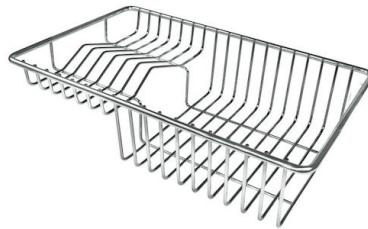

Deep bowls This bowls reach an important depth, over 20 cm, thanks to the advanced production technology, that can be offer great capiciency and practicity in all the washing operations.

Diamond-shape bottom The draining of water is an important feature in a sink, and it's always taken good care of in Foster products. In the bent-welded sinks, which would have a flat bottom, the proper draining is guaranteed by the elegant beveling, which helps the water flow.

Squared bowls - 0/9 radius The square bowls of Foster have perfectly squared vertical edges, while those on the bottom have a small radius of 9 mm that facilitates cleaning operations.

TECHNICAL DATA

Lavello serie Quadra cod. 1208/050

GALLERY

OPTIONAL ACCESSORIES

Glass chopping board

HPDE Chopping board

HPDE Twin chopping board

Iroko-wood chopping board with stainless steel colander

Iroko-wood sliding chopping board

Stainless steel basket

Stainless steel plate rack

Stainless steel plate rack

White bowl

Graters kit with ring-holder and food collection tray

Stainless steel perforated tray

WARNING:

The accessories 8159101, 8100303,8151000 are only usable in combination with 8644101