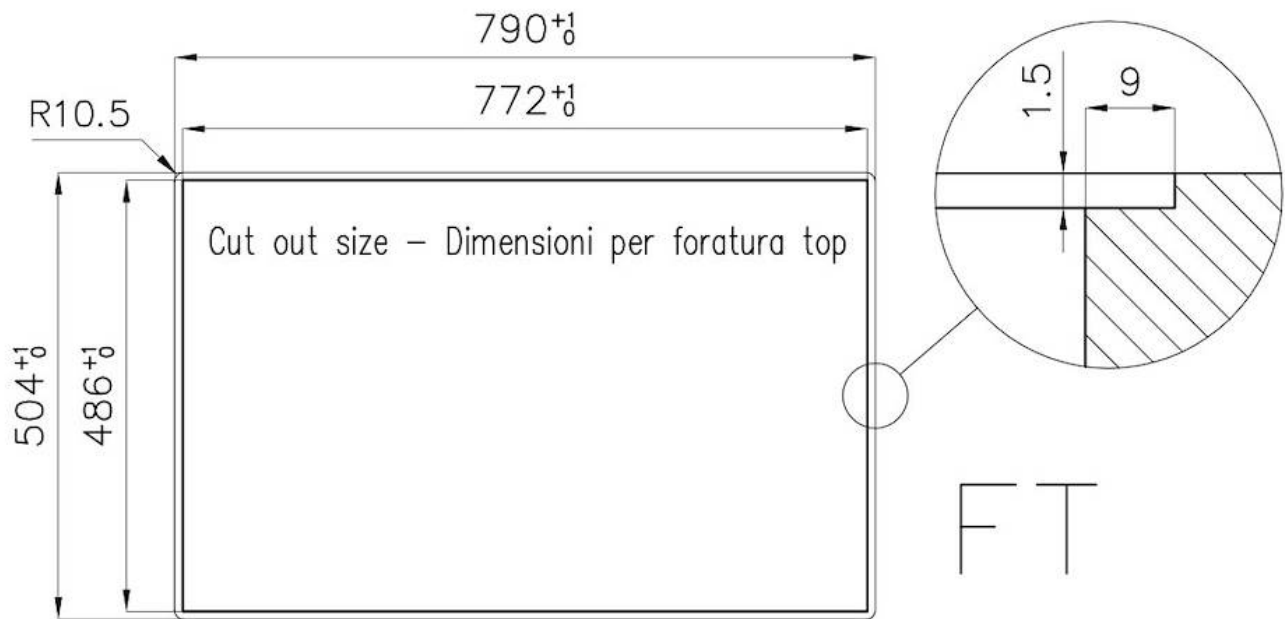

Sink Quadra

Kitchen Sinks

Code: 1208 050

DETAILS

Edge/Installation Type	Flush-mount Top-mount
Finish	Foster brushed
Material	AISI 304 stainless steel
Texture	Brushed in line
Base	80 cm
Dimensions	789x503 mm
Standard fittings	Fixing hooks, gasket, drain, overflow and siphon, boxed packing
Mixer holes	1 standard hole
Built-in hole	View technical data sheet

Drainer No

Width 79 cm

Bowl dimension 340x400mm

Number of bowls 2 bowls

Waste fitting 3,5" drain

FEATURES

Basket 3,5" waste fitting The drain is equipped with a large 3.5" drain, with the practical basket cap that prevents the discharge of solid parts.

Deep bowls This bowls reach an important depth, over 20 cm, thanks to the advanced production technology, that can be offer great capiciency and practicity in all the washing operations.

Diamond-shape bottom The draining of water is an important feature in a sink, and it's always taken good care of in Foster products. In the bent-welded sinks, which would have a flat bottom, the proper draining is guaranteed by the elegant beveling, which helps the water flow.

Squared bowls - 0/9 radius The square bowls of Foster have perfectly squared vertical edges, while those on the bottom have a small radius of 9 mm that facilitates cleaning operations.

TECHNICAL DATA

Lavello serie Quadra cod. 1208/050