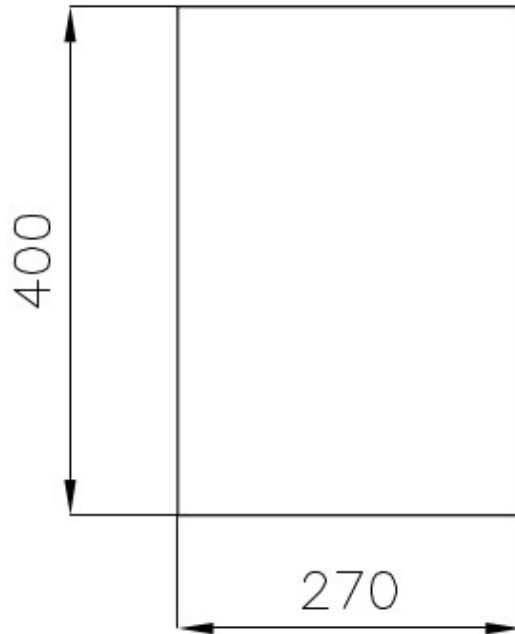

Drainer No

---

Width 32 cm

---

Bowl dimension 270x400mm

---

Number of bowls 1 bowl

---

---

**Squared bowls - 0/9 radius** The square bowls of Foster have perfectly squared vertical edges, while those on the bottom have a small radius of 9 mm that facilitates cleaning operations.

---

## TECHNICAL DATA

Cut out size  
Dimensioni per foratura top