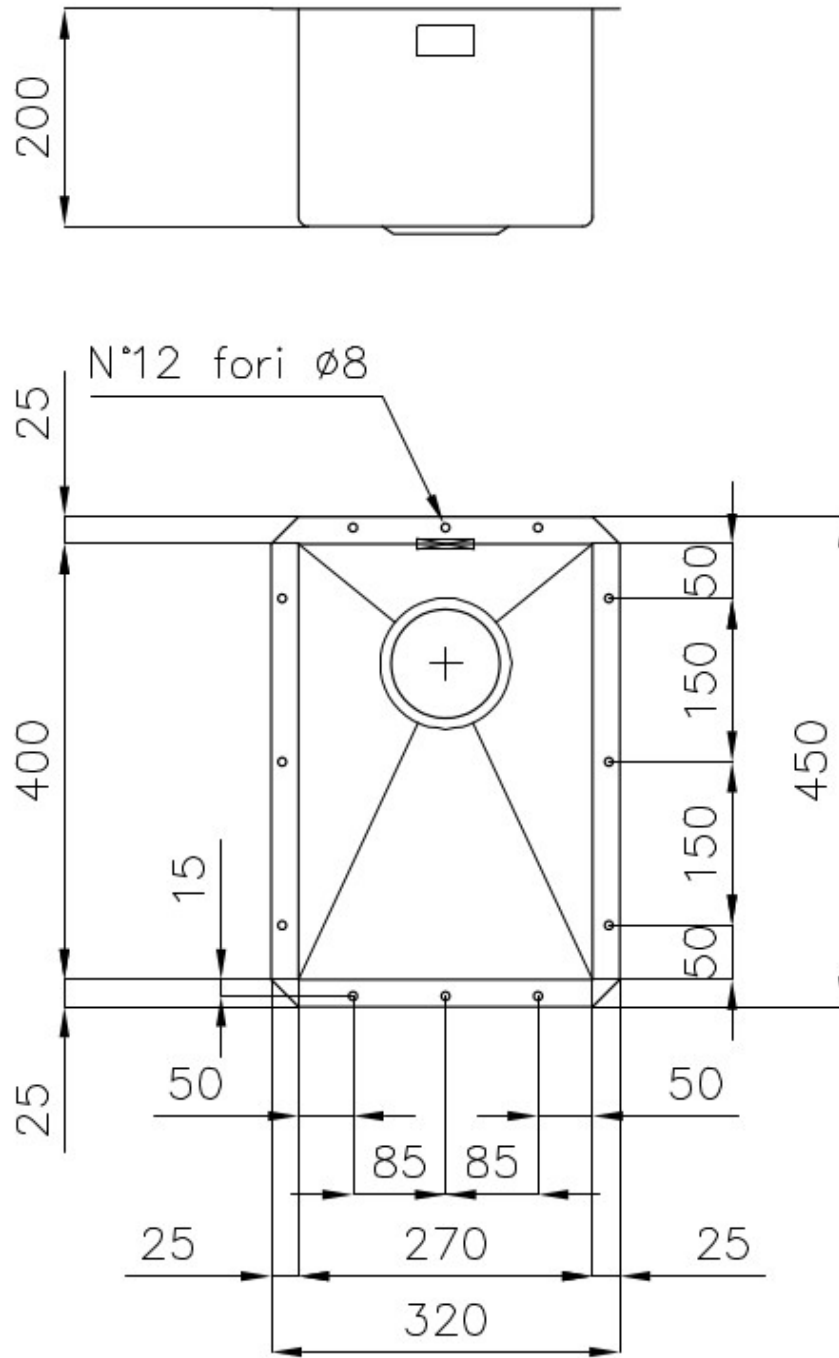

### DETAILS

Edge/Installation Type	Undermount
Finish	Foster brushed
Material	AISI 304 stainless steel
Texture	Brushed in line
Base	40 cm
Dimensions	320 x 450 mm
Standard fittings	Fixing hooks, gasket, drain, overflow and siphon, boxed packing
Mixer holes	No standard holes
Built-in hole	270x400 mm

Drainer No

---

Width 32 cm

---

Bowl dimension 270x400mm

---

Number of bowls 1 bowl

---

## FEATURES

**Basket 3,5" waste fitting** The drain is equipped with a large 3.5" drain, with the practical basket cap that prevents the discharge of solid parts.

---

**Deep bowls** This bowls reach an important depth, over 20 cm, thanks to the advanced production technology, that can be offer great capiciency and practicity in all the washing operations.

## TECHNICAL DATA

Cut out size  
Dimensioni per foratura top