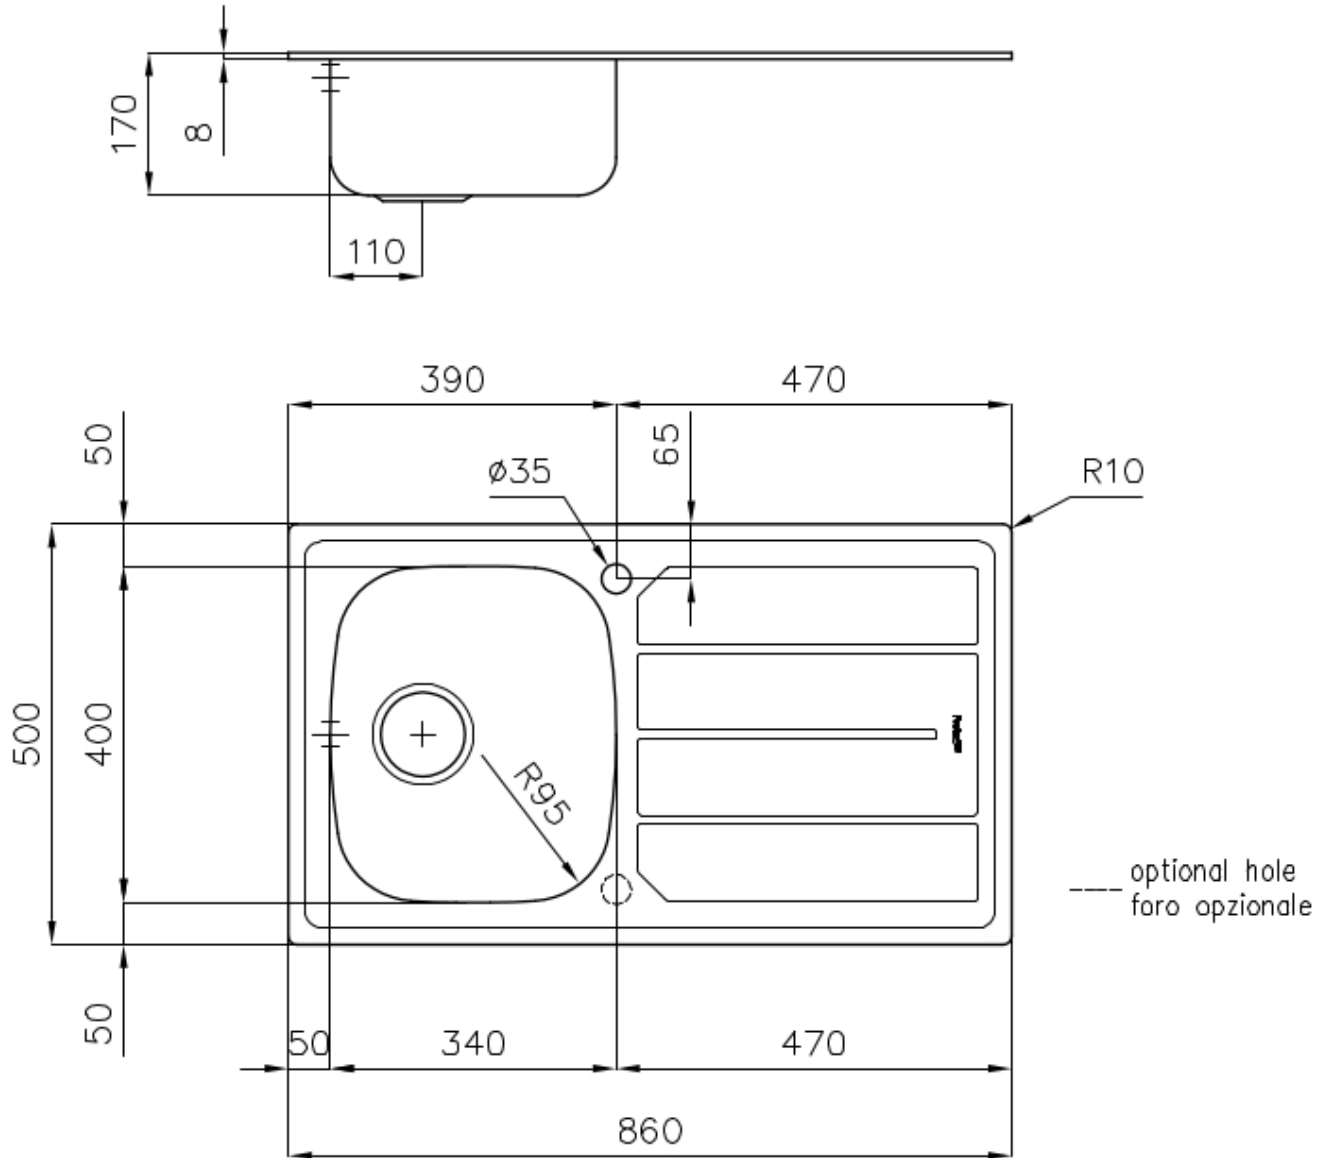

Sink S1000

Bowl on the right

Kitchen Sinks

Code: 1186 161

DETAILS

Edge/Installation Type Standard (8 mm Edge)

Finish Foster brushed

Material AISI 304 stainless steel

Texture Foster brushed

Base 45 cm

Dimensions 860 x 500 mm

Standard fittings Fixing hooks, gasket, drain, overflow and siphon, boxed packing

Mixer holes 1 standard hole

Built-in hole 840 x 480 mm

Drainer Yes

Width 86 cm

Bowl dimension 340x400mm

Number of bowls 1 bowl

Waste fitting 3,5" drain

FEATURES

Added value Foster uses steel thicknesses higher than those used on average by other manufacturers. This is how, thanks to our long experience, we know how to make sinks of superior quality and with a better resistance to aging.

Basket 3,5" waste fitting The drain is equipped with a large 3.5" drain, with the practical basket cap that prevents the discharge of solid parts.

Sliding brackets

TECHNICAL DATA

OPTIONAL ACCESSORIES

HDPE Chopping board
8657 001