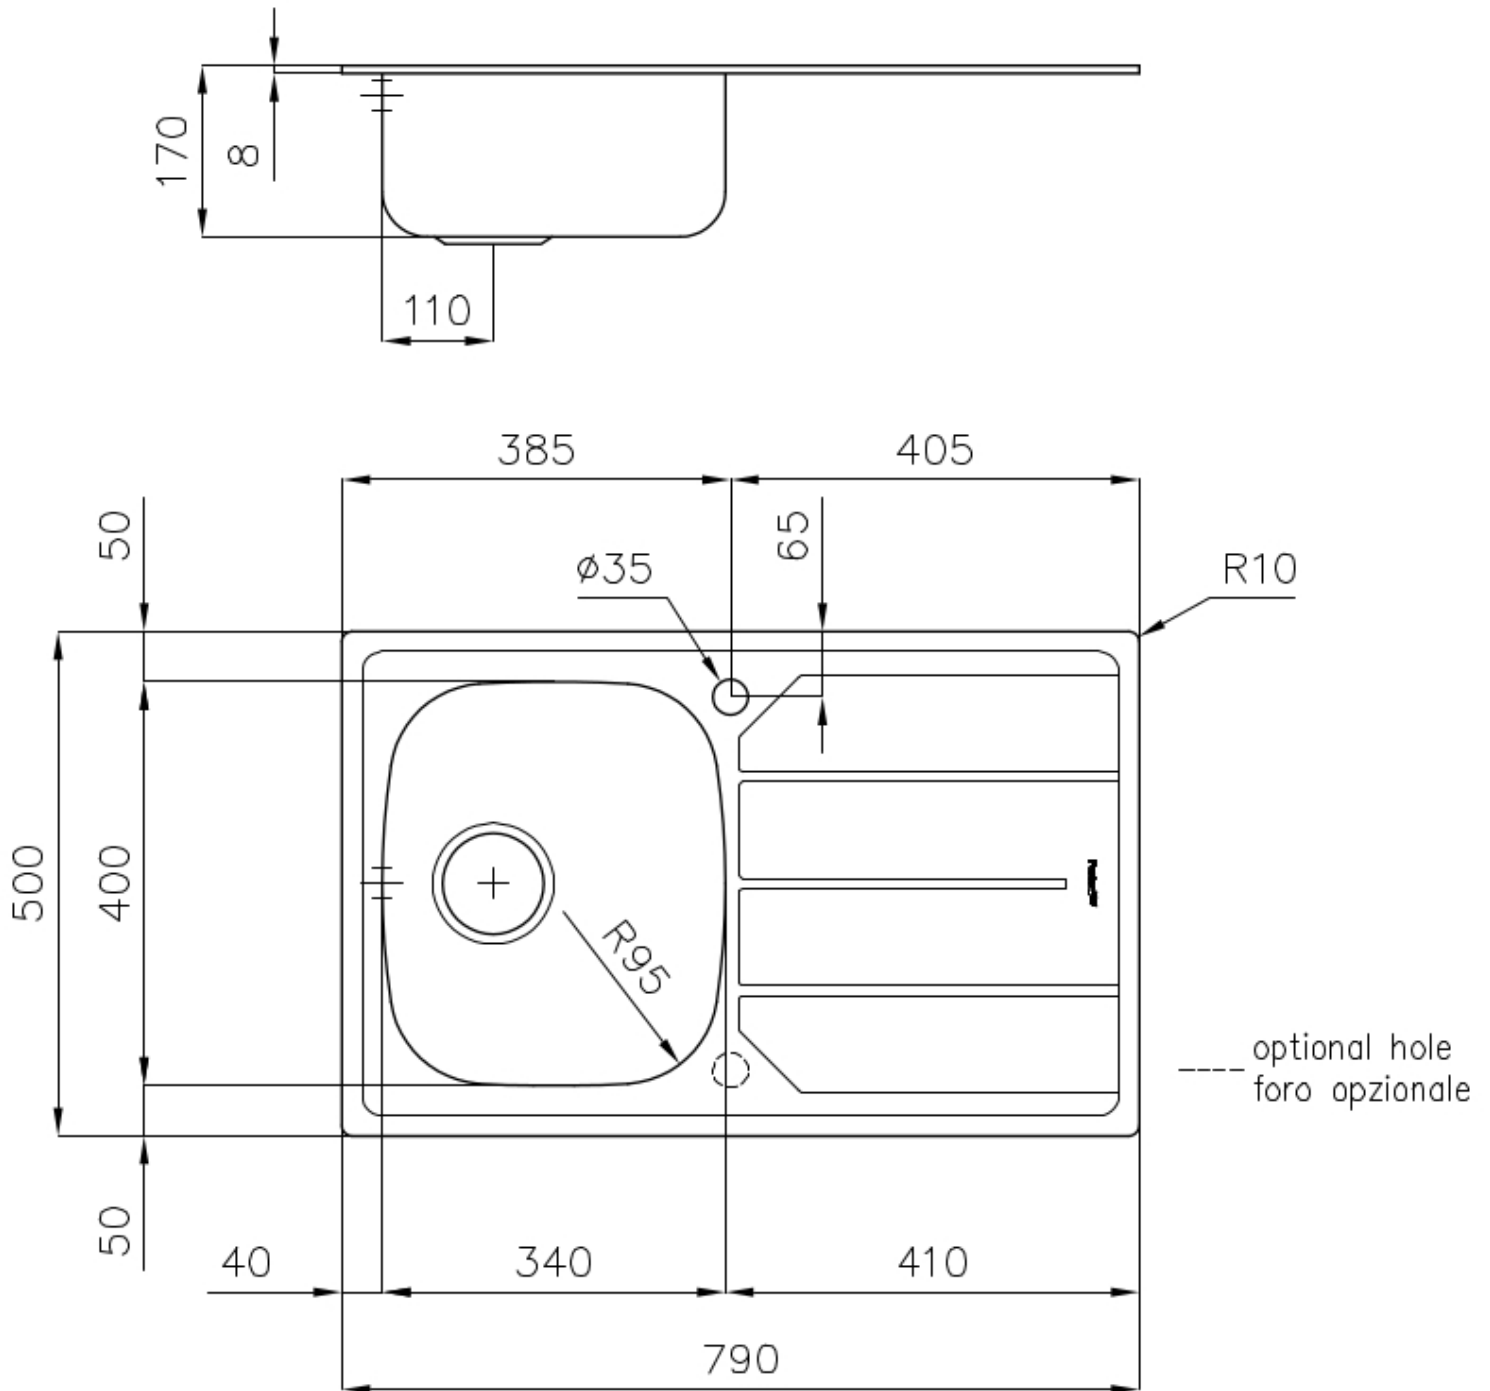

TECHNICAL DATA