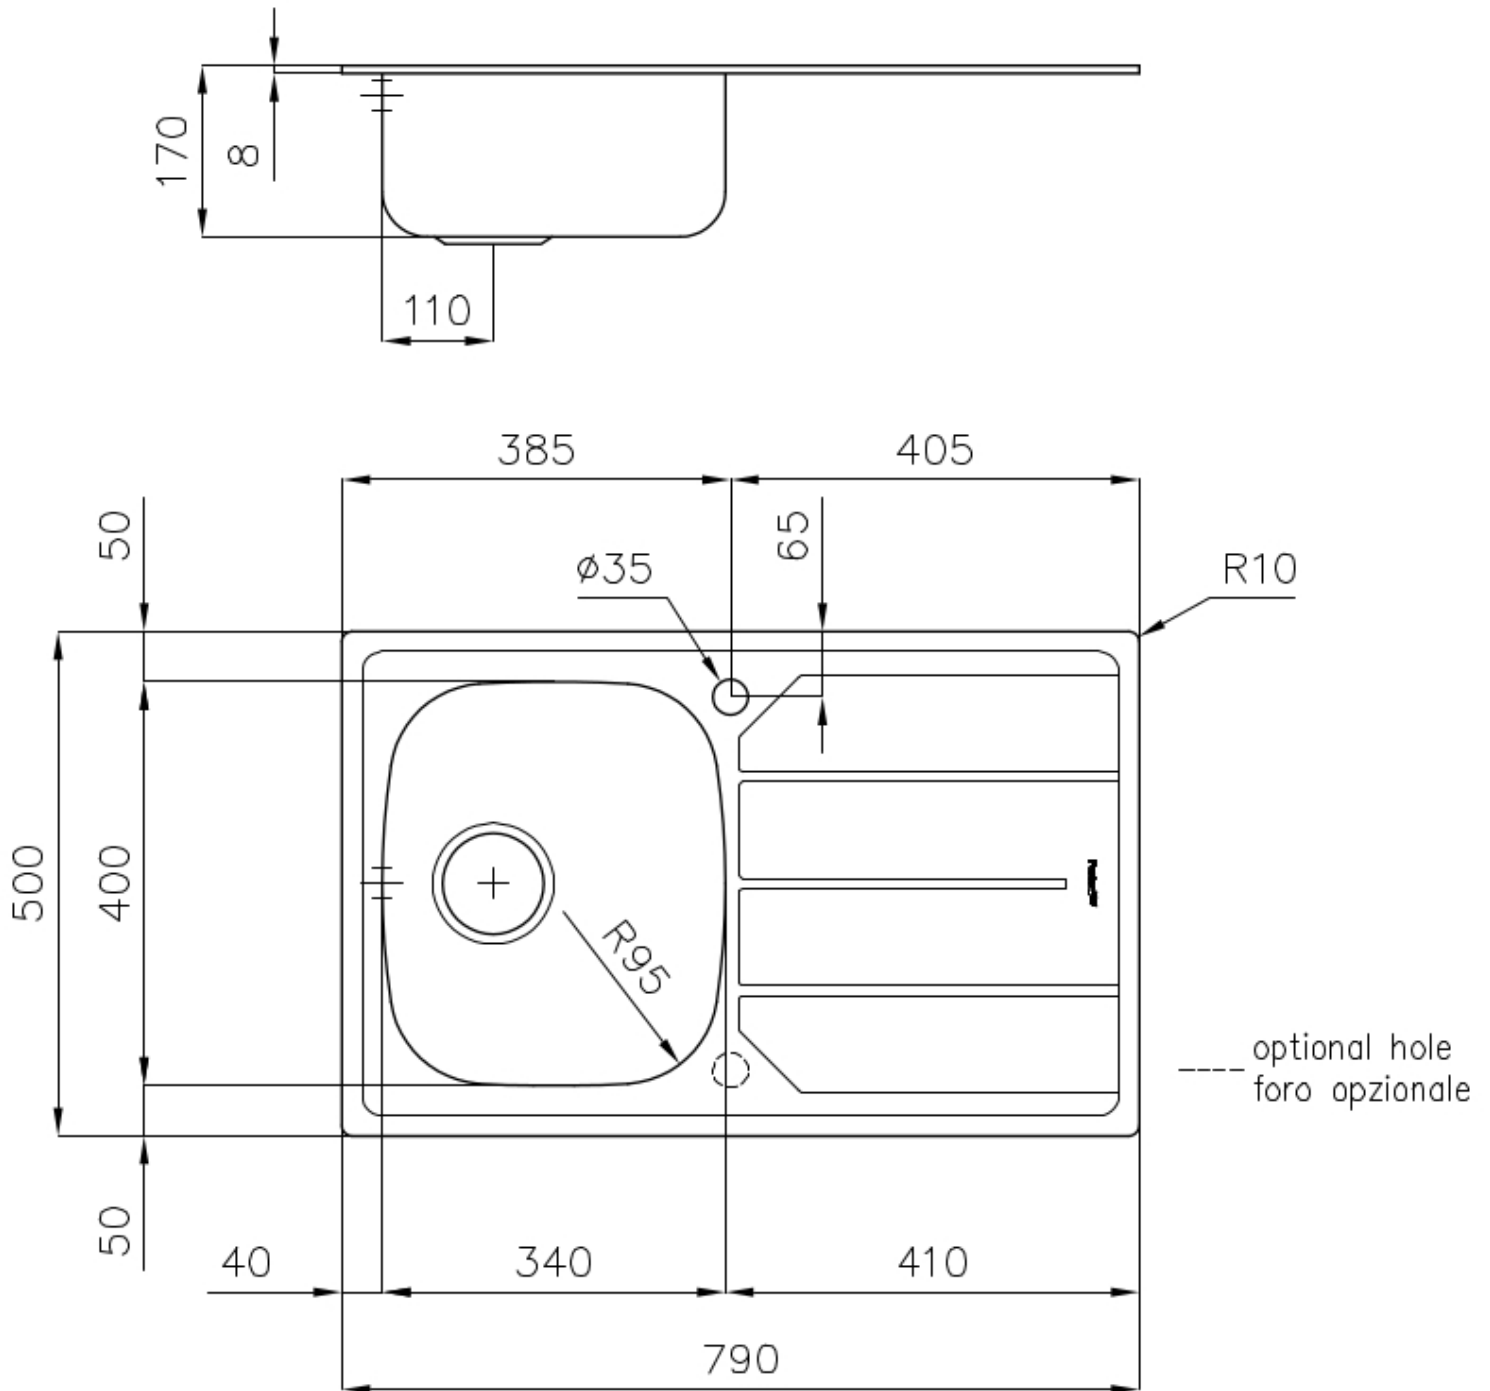

Sink S1000

Bowl on the right

Kitchen Sinks

Code: 1179 061

DETAILS

Edge/Installation Type Standard (8 mm Edge)

Finish Foster brushed

Material AISI 304 stainless steel

Texture Foster brushed

Base 45 cm

Dimensions 790 x 500 mm

Standard fittings Fixing hooks, gasket, drain, overflow and siphon, boxed packing

Mixer holes 1 standard hole

Built-in hole 770x480 mm

Drainer Yes

Width 79 cm

Bowl dimension 340x400mm

Number of bowls 1 bowl

Waste fitting 3,5" drain

FEATURES

Added value Foster uses steel thicknesses higher than those used on average by other manufacturers. This is how, thanks to our long experience, we know how to make sinks of superior quality and with a better resistance to aging.

Basket 3,5" waste fitting The drain is equipped with a large 3.5" drain, with the practical basket cap that prevents the discharge of solid parts.

Sliding brackets

TECHNICAL DATA

OPTIONAL ACCESSORIES

HDPE Chopping board
8657 001