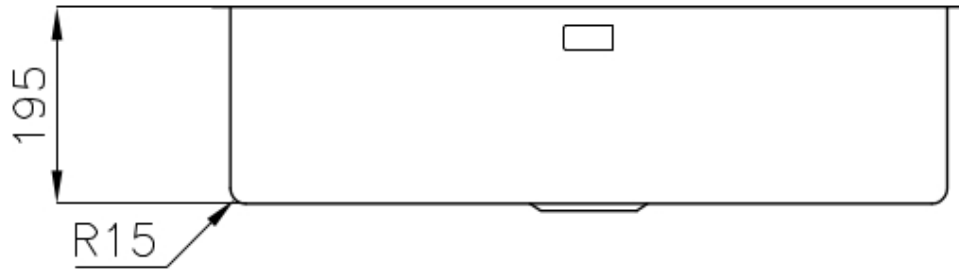

Texture Fumé

Base 80 cm

Dimensions 750 x 440 mm

Standard fittings Fixing hooks, gasket, drain, overflow and siphon, boxed packing

Mixer holes No standard holes

Built-in hole [View technical data sheet](#)

Drainer No

Width 75 cm

Bowl dimension 710 x 400 mm

Number of bowls 1 bowl

Waste fitting 3,5" drain

FEATURES

Basket 3,5" waste fitting The drain is equipped with a large 3.5" drain, with the practical basket cap that prevents the discharge of solid parts.

Small radius Bowls with squared shapes with a modern design and an increased capacity, for a minimal aesthetics connected with an extreme practicality.

TECHNICAL DATA

Cut out size
Dimensioni per foratura top