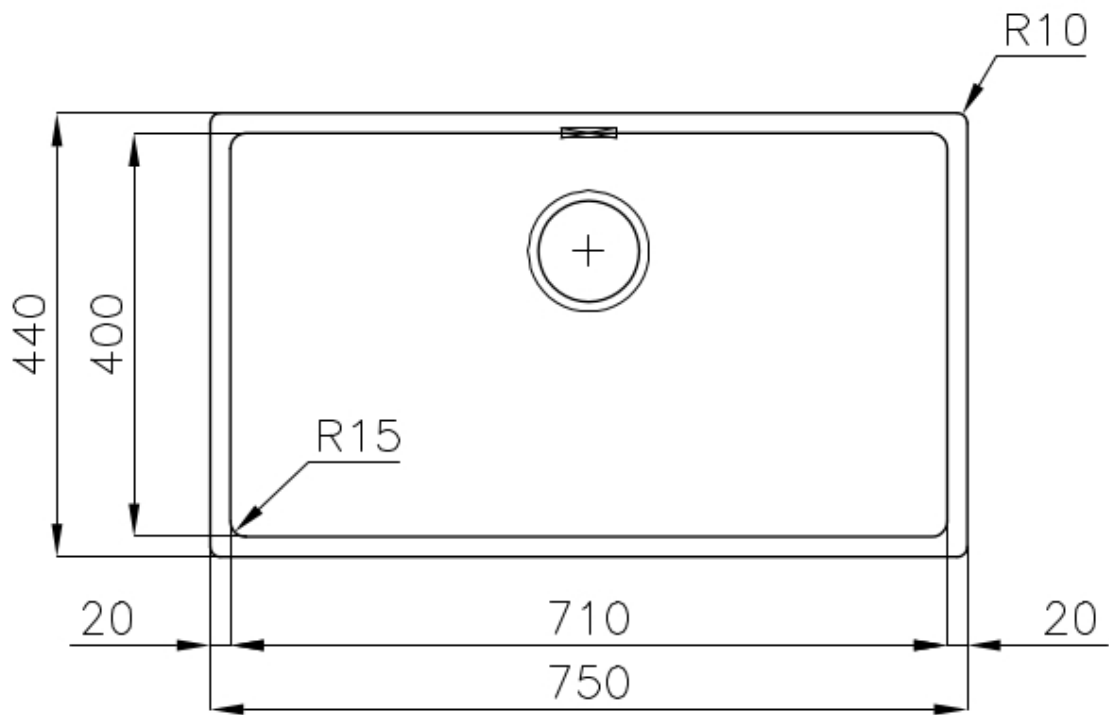

Texture Fumé

Base 80 cm

Dimensions 750 x 440 mm

Standard fittings Fixing hooks, gasket, drain, overflow and siphon, boxed packing

Mixer holes No standard holes

Built-in hole [View technical data sheet](#)

Drainer No

Width 75 cm

Bowl dimension 710 x 400 mm

Number of bowls 1 bowl

Waste fitting 3,5" drain

FEATURES

Basket 3,5" waste fitting The drain is equipped with a large 3.5" drain, with the practical basket cap that prevents the discharge of solid parts.

Small radius Bowls with squared shapes with a modern design and an increased capacity, for a minimal aesthetics connected with an extreme practicality.

TECHNICAL DATA

Cut out size
Dimensioni per foratura top