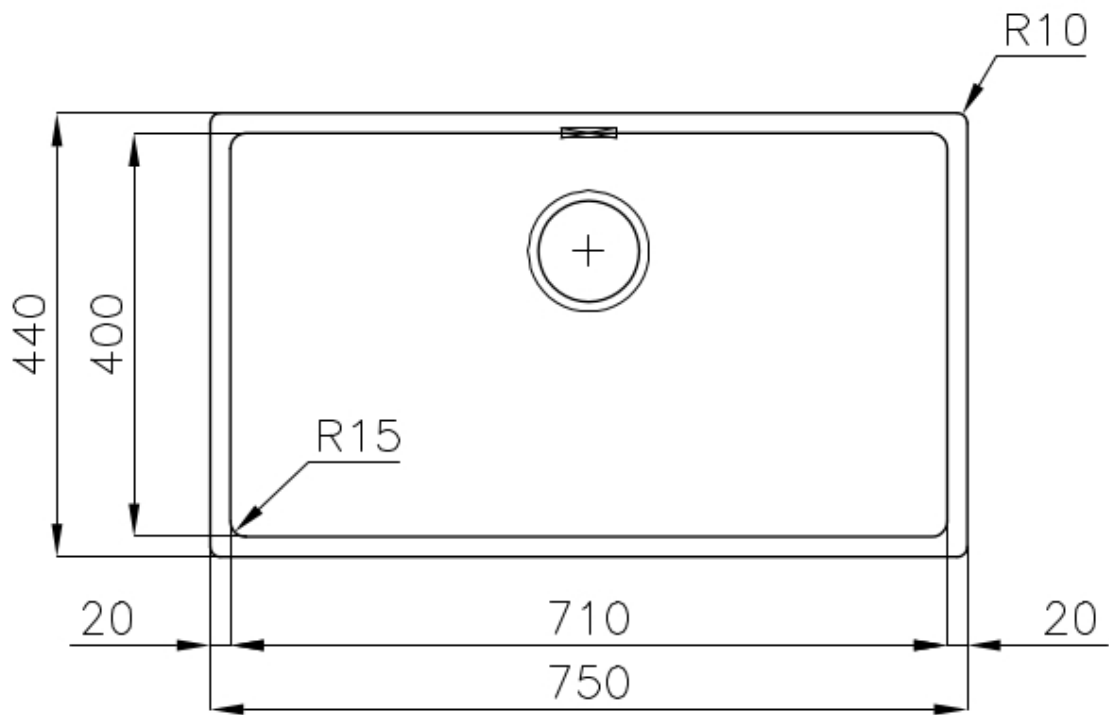

---

Bowl dimension 710 x 400 mm

---

Number of bowls 1 bowl

---

Waste fitting 3,5" drain

---

---

**High thickness** 1mm thick steel. A significant thickness, which guarantees the maximum sturdiness and durability.

---

**Perimetral overflow** The overflow is always a security on the Foster sinks that prevents the overflow of water in case of oversights. The perimeter drain solution improves aesthetics thanks to its square and essential shape.

## TECHNICAL DATA

Cut out size  
Dimensioni per foratura top