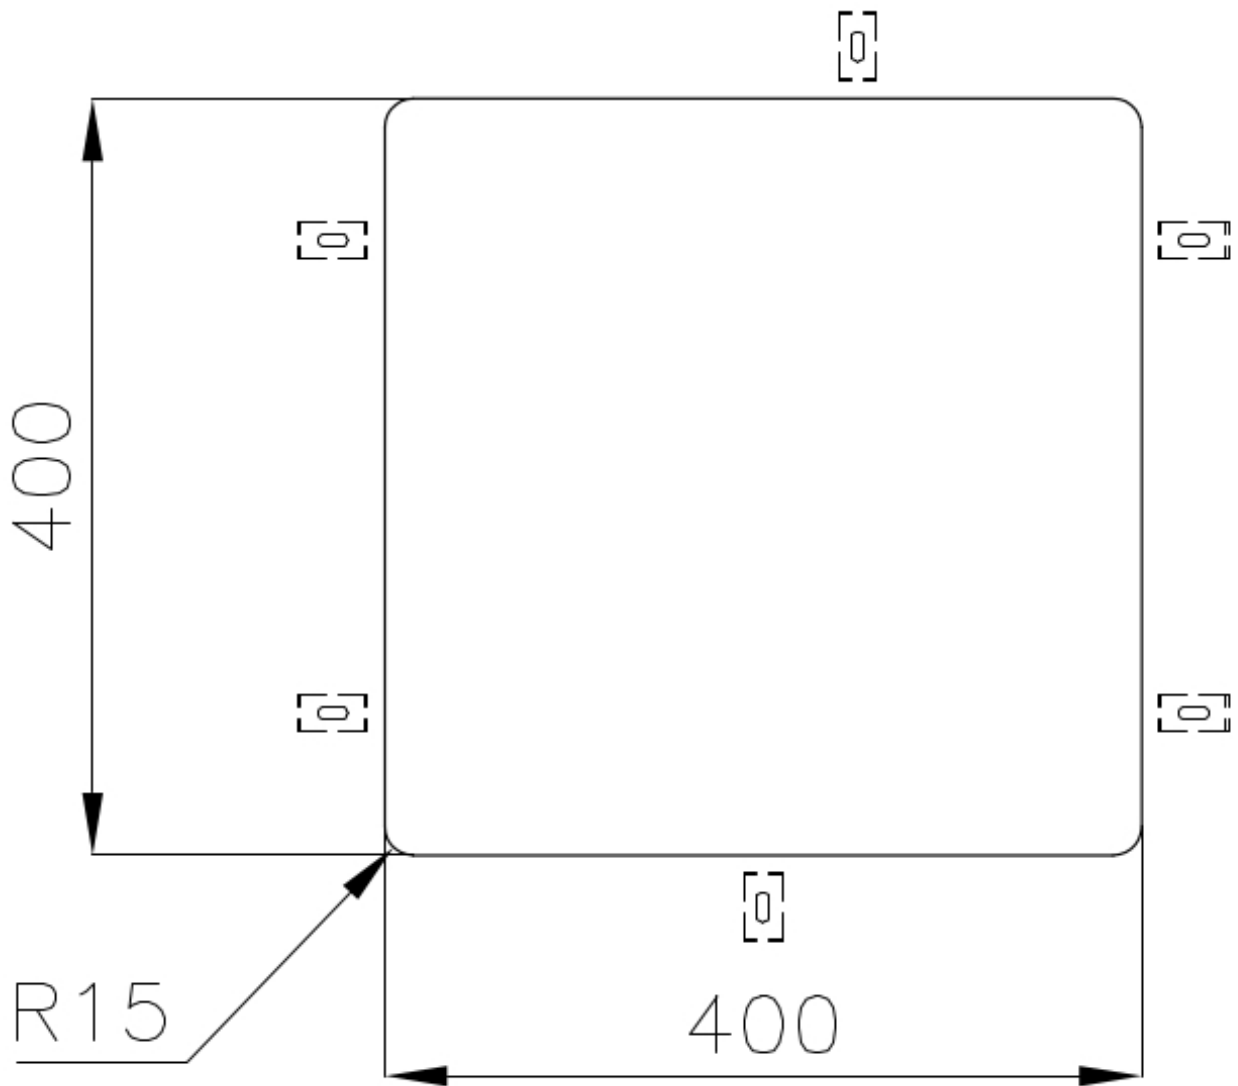

Texture Fumé

Base 45 cm

Dimensions 440x440 mm

Standard fittings Fixing hooks, gasket, drain, overflow and siphon, boxed packing

Mixer holes No standard holes

Built-in hole [View technical data sheet](#)

Drainer No

Width 44 cm

Bowl dimension 400 x 400 mm

Number of bowls 1 bowl

Waste fitting 3,5" drain

FEATURES

Basket 3,5" waste fitting The drain is equipped with a large 3.5" drain, with the practical basket cap that prevents the discharge of solid parts.

High thickness 1mm thick steel. A significant thickness, which guarantees the maximum sturdiness and durability.

Perimetral overflow The overflow is always a security on the Foster sinks that prevents the overflow of water in case of oversights. The perimeter drain solution improves aesthetics thanks to its square and essential shape.

Small radius Bowls with squared shapes with a modern design and an increased capacity, for a minimal aesthetics connected with an extreme practicality.

TECHNICAL DATA

Cut out size
Dimensioni per foratura top