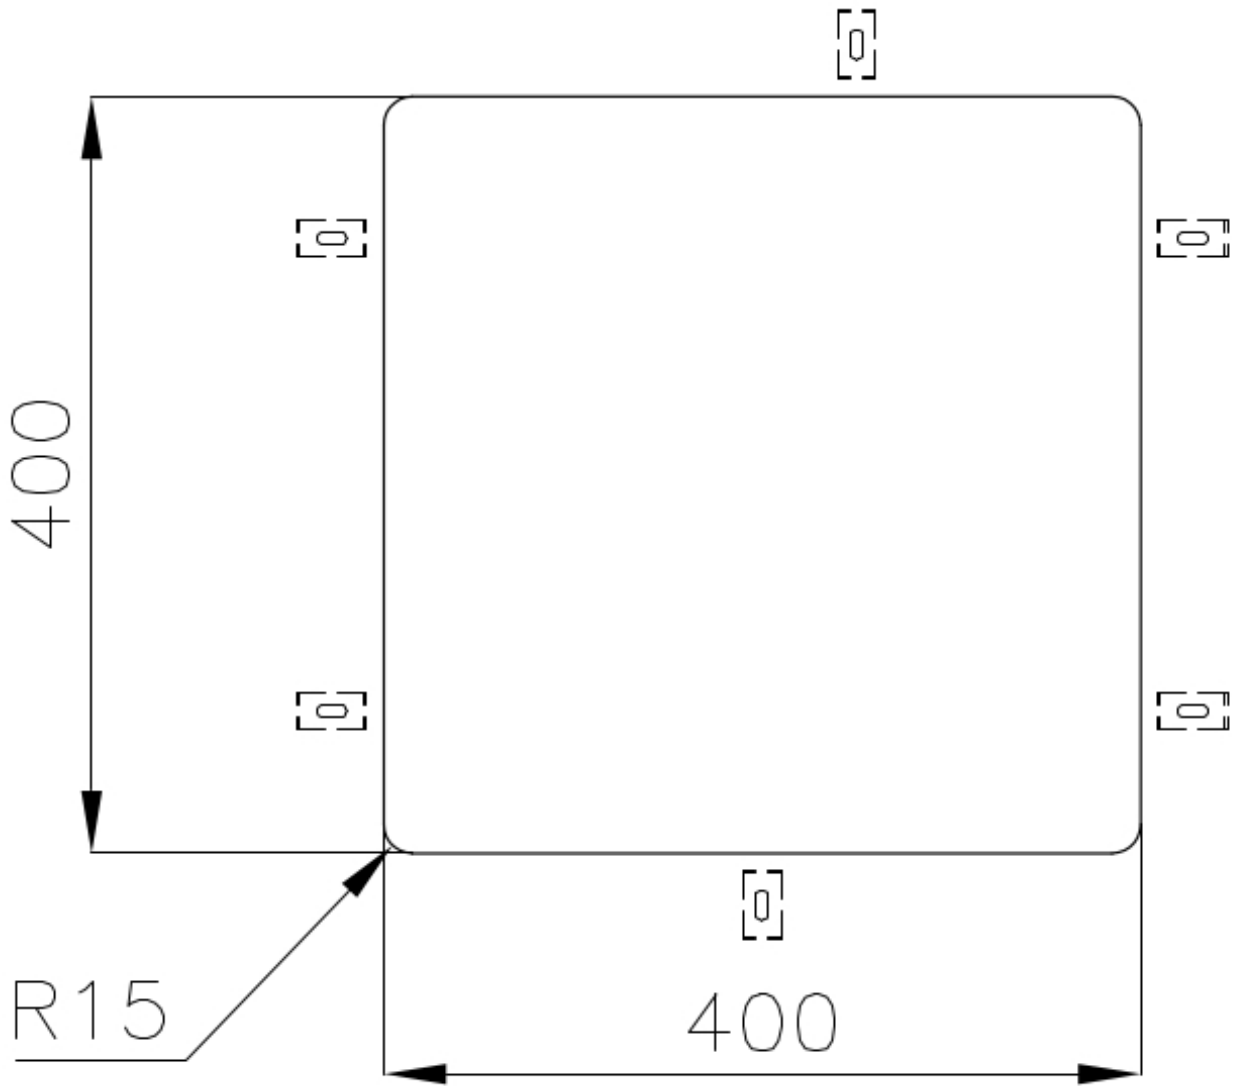

---

Bowl dimension 400 x 400 mm

---

Number of bowls 1 bowl

---

Waste fitting 3,5" drain

---

---

**High thickness** 1mm thick steel. A significant thickness, which guarantees the maximum sturdiness and durability.

---

**Perimetral overflow** The overflow is always a security on the Foster sinks that prevents the overflow of water in case of oversights. The perimeter drain solution improves aesthetics thanks to its square and essential shape.

## TECHNICAL DATA

Cut out size  
Dimensioni per foratura top