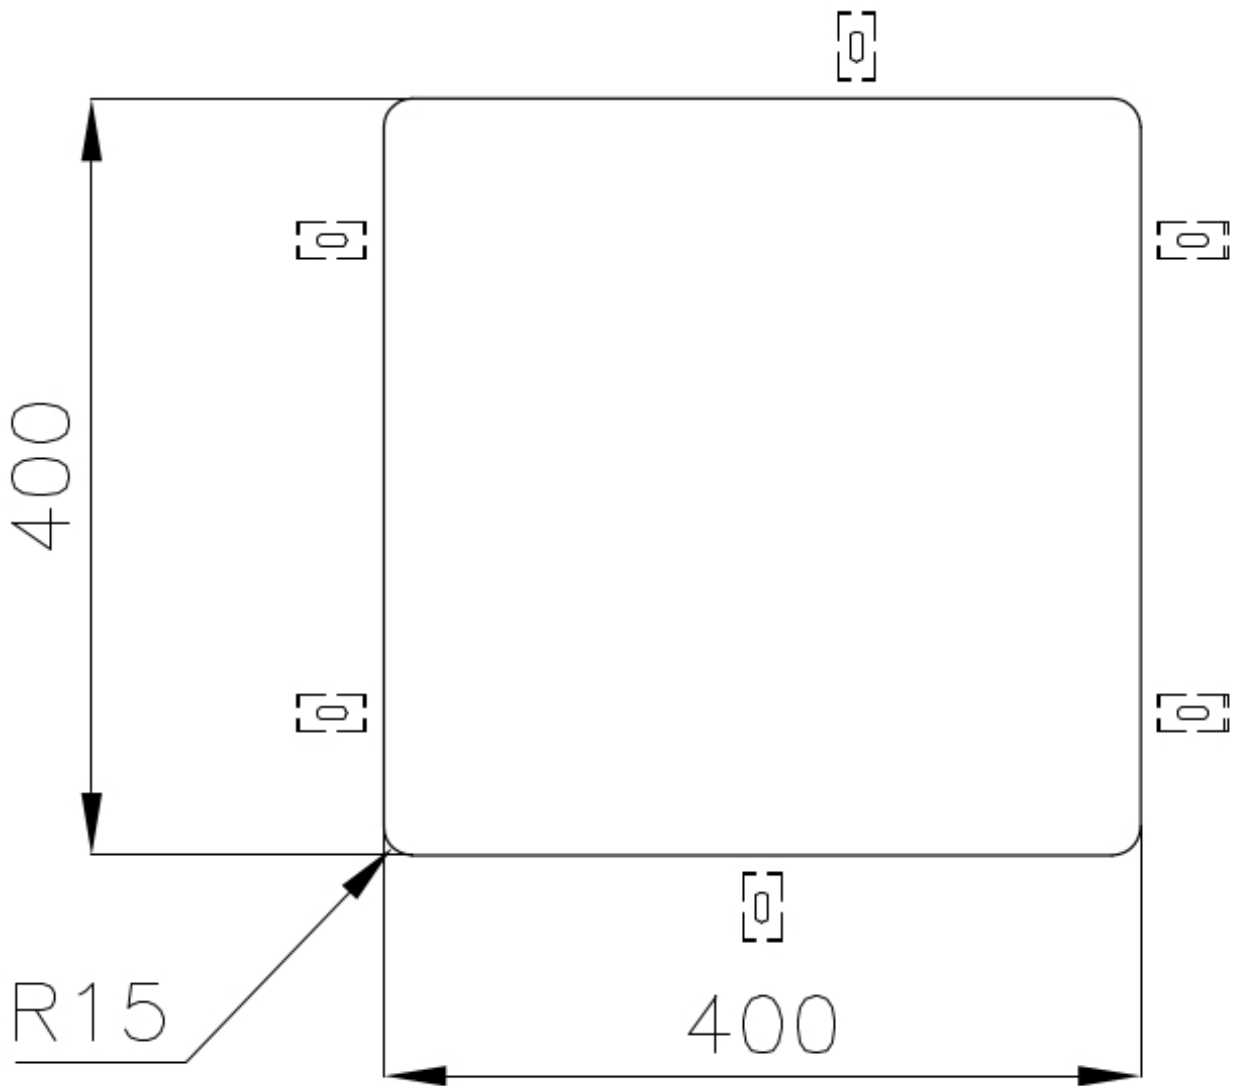

---

Bowl dimension 400x400mm

---

Number of bowls 1 bowl

---

Waste fitting 3,5" drain

---

---

**High thickness** 1mm thick steel. A significant thickness, which guarantees the maximum sturdiness and durability.

---

**Perimetral overflow** The overflow is always a security on the Foster sinks that prevents the overflow of water in case of oversights. The perimeter drain solution improves aesthetics thanks to its square and essential shape.

## TECHNICAL DATA

Cut out size  
Dimensioni per foratura top