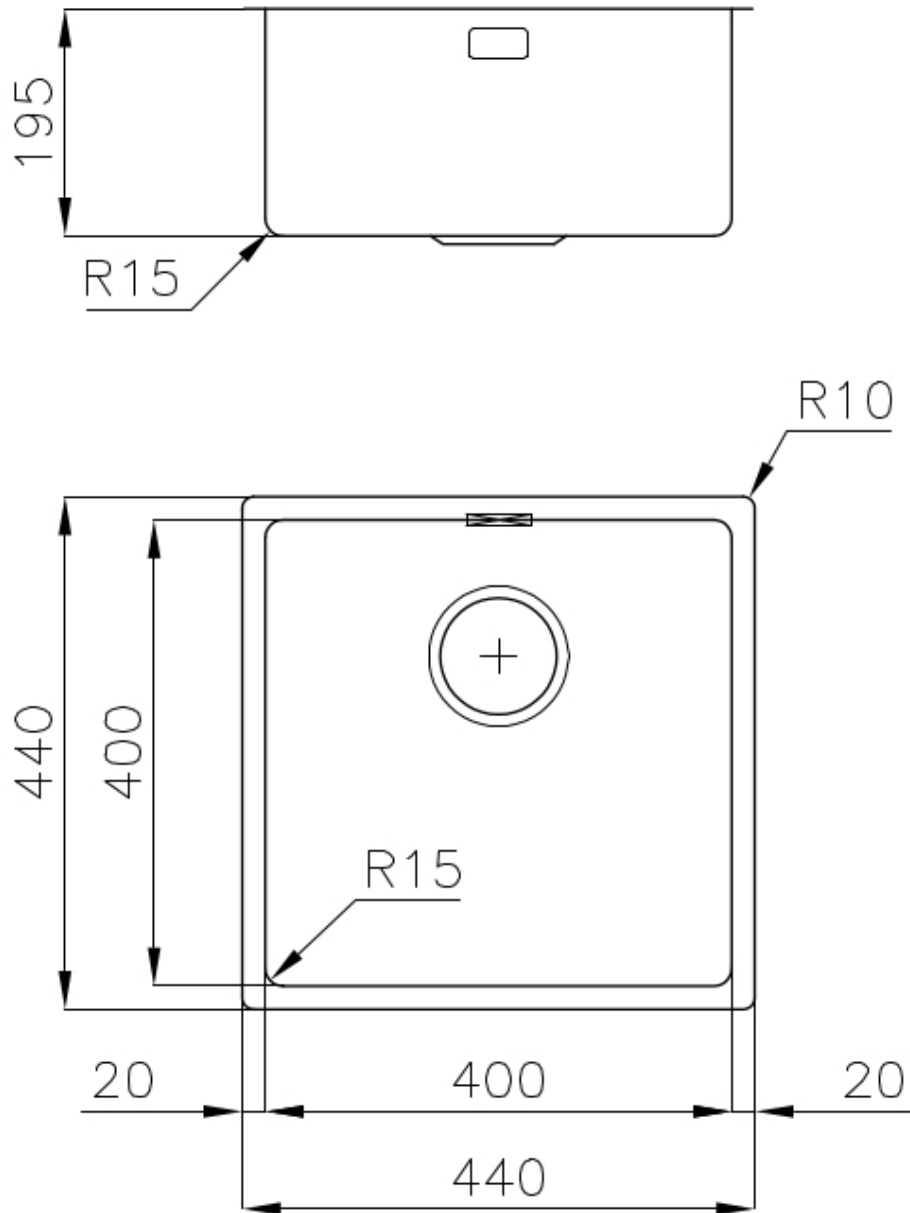

---

Texture Fumé

---

Base 45 cm

---

Dimensions 440x440 mm

---

Standard fittings Fixing hooks, gasket, drain, overflow and siphon, boxed packing

---

Bowl dimension 400x400mm

---

Number of bowls 1 bowl

---

Waste fitting 3,5" drain

---

## FEATURES

**Basket 3,5" waste fitting** The drain is equipped with a large 3.5" drain, with the practical basket cap that prevents the discharge of solid parts.

---

**Copper** The Copper finish is obtained by treating steel with a physical process called PVD (Physical Vacuum Deposition) which deposits particles of noble metals on the surface. The result is a unique and refined aesthetic effect, and an improvement of the mechanical properties of the steel which is more resistant to impact and scratches.

## TECHNICAL DATA

Cut out size  
Dimensioni per foratura top