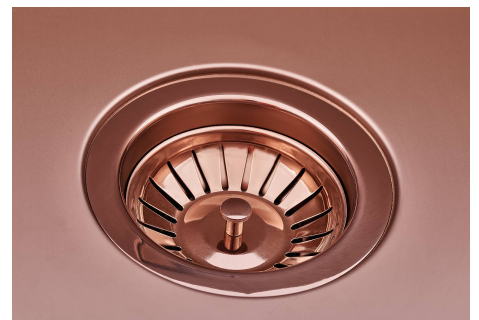

Cut out size
Dimensioni per foratura top

GALLERY