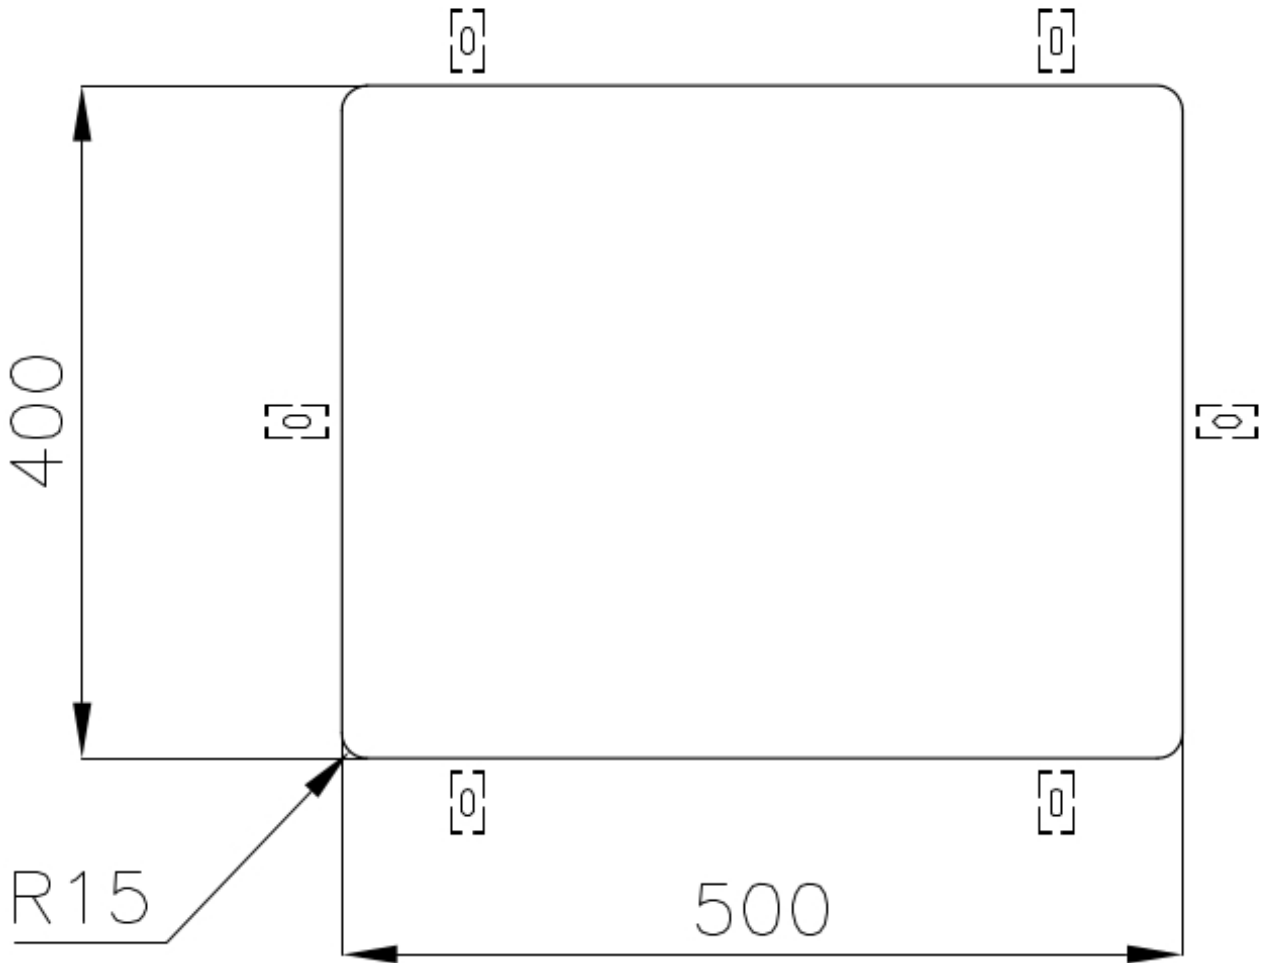

Cut out size
Dimensioni per foratura top

OPTIONAL ACCESSORIES